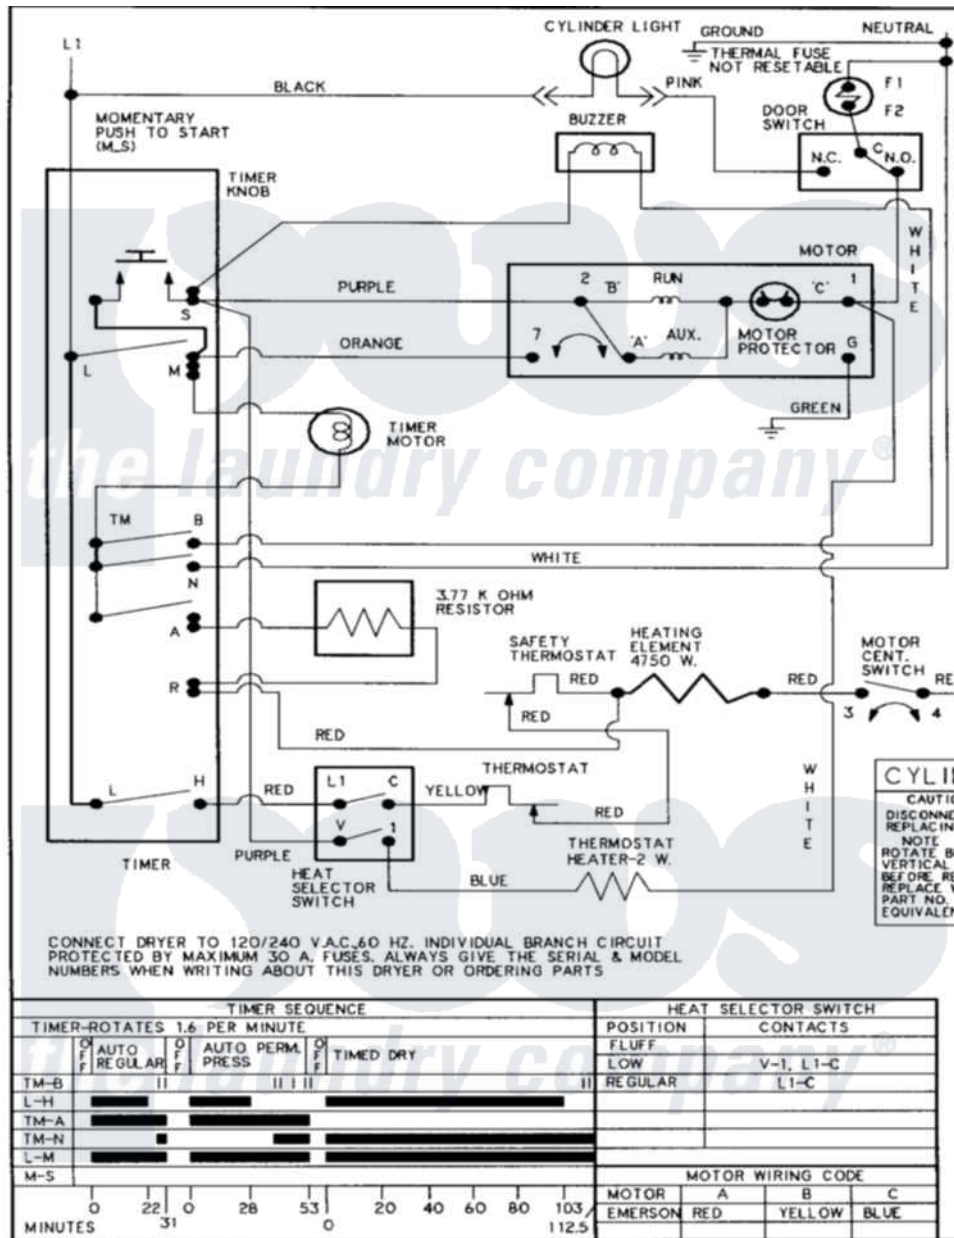

Crosley CDE6500W 04 - HARNESS, WIRING (SERIES 15 ELEC)

Crosley Residential Crosley CDE6500W Dryer Parts Parts Diagram 04 - HARNESS, WIRING (SERIES 15 ELEC)
 Click on the part number to view part

Item	Original Part Number	Replaced By	Status	Part Description
NI	15003587		Not Available	WIRING INFORMATION