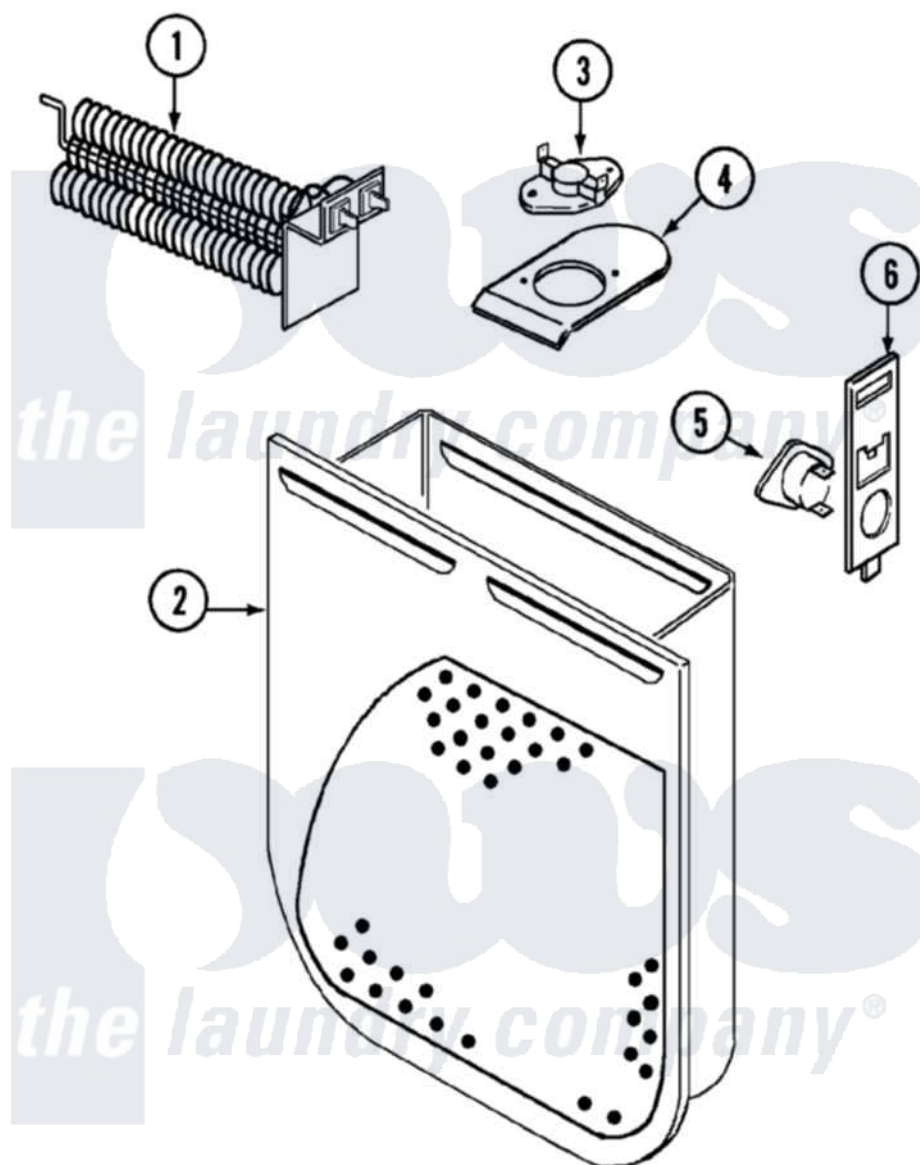

Crosley CDE6500W 05 - HEATER

Crosley [Residential Crosley CDE6500W Dryer Parts](#) Parts Diagram 05 - HEATER
 Click on the part number to view part

Item	Original Part Number	Replaced By	Status	Part Description
1	31001499	LA-1044		Element
"	25-7863			Screw
2	53-1232			Heater Housing Assembly
3	53-0771			Thermostat, Hi-Limit
"	25-3083	212951		Screw, No.6-32 X 1/4 Inch
4	53-0285			Bracket, Thermostat
"	212951			Screw, No.6-32 X 1/4 Inch
5	LA-1053			Fuse Kit, Thermal
6	53-1181			Bracket, Thermal Fuse