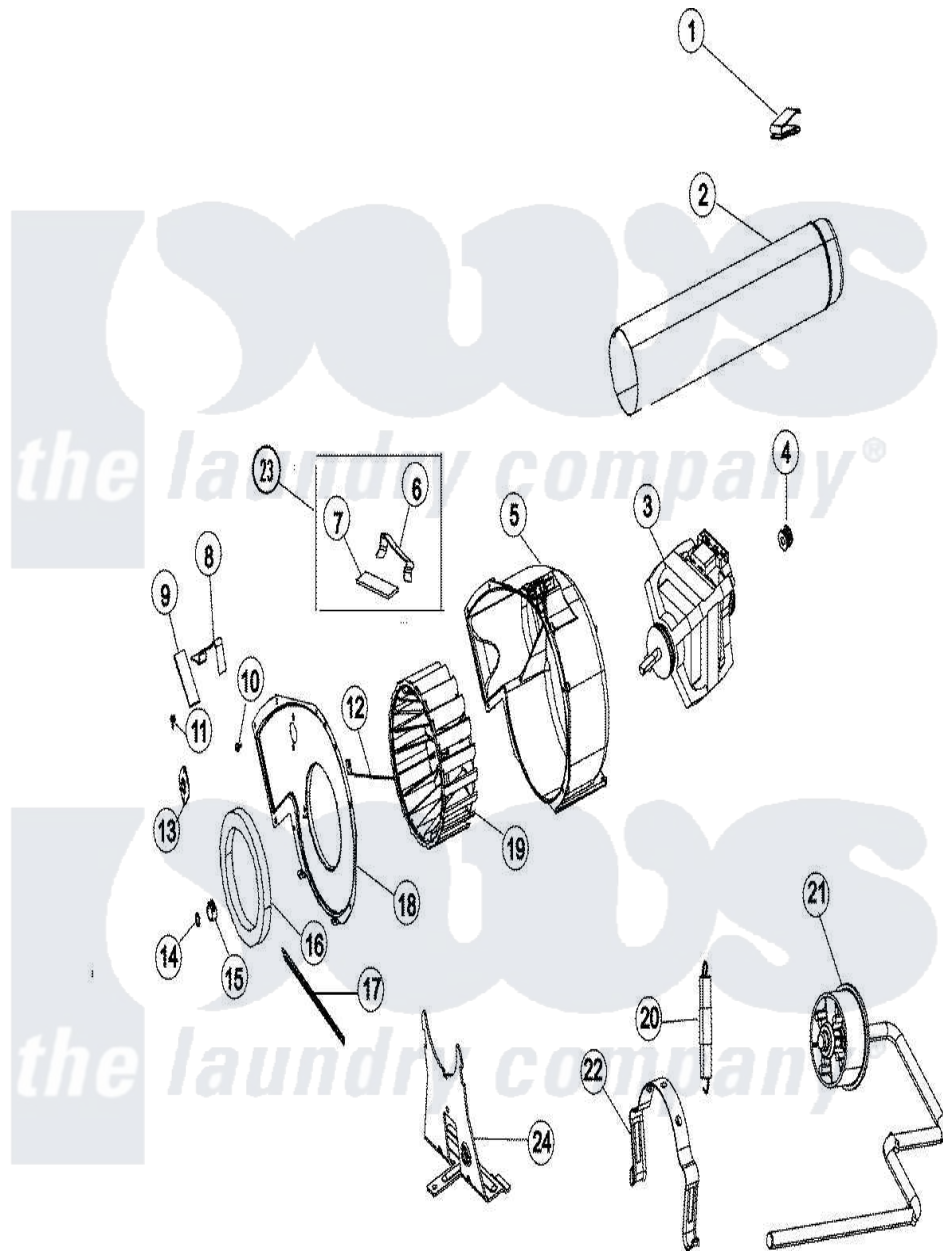

Crosley CDE6500W 06 - MOTOR & DRIVE

Crosley [Residential Crosley CDE6500W Dryer Parts](#) Parts Diagram 06 - MOTOR & DRIVE
 Click on the part number to view part

Item	Original Part Number	Replaced By	Status	Part Description
1	31001572			Clip, Vent Pipe Ground
2	53-0134			Duct, Exhaust
3	31001589	W10410996		Motor-Drive
4	31001535			Pulley, Motor
5	53-1801			Housing, Blower
6	31001470			Glide, Tumbler
7	31001356			Pad, Glide
8	31001469			Glide, Tumbler
9	31001356			Pad, Glide
10	31001267	W10116760		Screw
11	25-7890	489478		Screw, 8 X 1/2
12	53-1026			Guide, Vane Inlet
13	31001088			Thermostat, Control
"	31001192			Thermostat, Control
14	25-7855			Ring, Retaining
15	25-7823	312967		Clamp, Blower Housing

16	31001541		Seal, Blower/Collector Duct
17	53-1625		Brace, Tumbler Support
18	53-1934		Cover, Blower Housing
19	31001317		Wheel, Blower
20	31001465		Spring, Idler
21	31001710		Idler Arm Assembly
22	53-0214	660658	Clamp, Motor Mounting 343481 685441
23	LA-1006		Glide Kit, Tumbler
24	31001570		Bracket, Motor