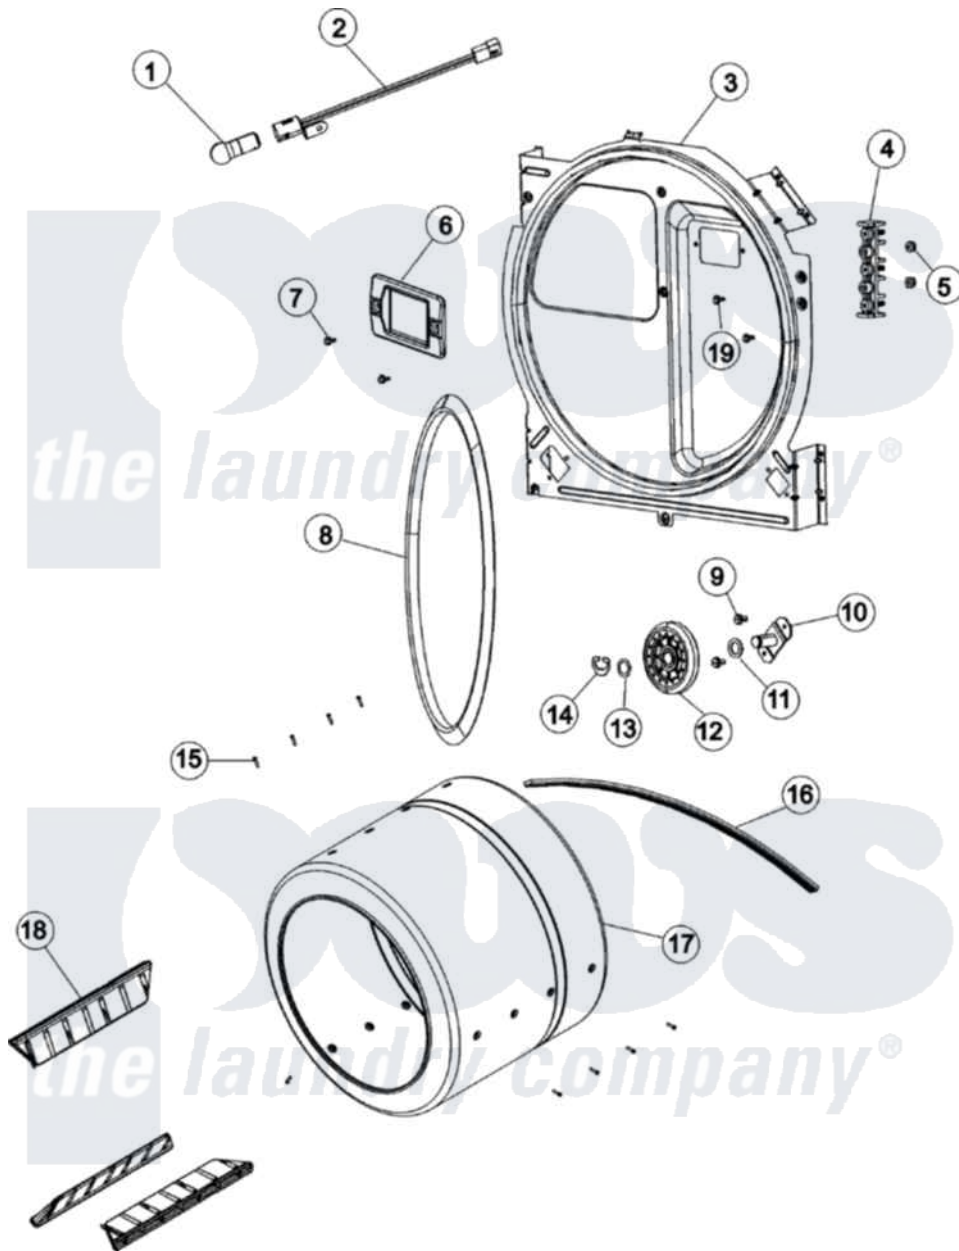

Crosley CDE6500W 08 - TUMBLER

Crosley [Residential Crosley CDE6500W Dryer Parts](#) Parts Diagram 08 - TUMBLER

[Click on the part number to view part](#)

| Item | Original Part Number | Replaced By | Status | Part Description |
|------|--------------------------|--------------------------|---------------|--------------------------------|
| 1 | 31001575 | | | Bulb, Cylinder Light |
| 2 | 31001579 | | Not Available | RECEPTACLE ASM, CLYINDER LIGHT |
| 3 | 31001581 | | | Bulkhead With Seal |
| 4 | 53-1518 | | | Block, Terminal |
| 5 | 25-0027 | 112432 | | Nut |
| " | 25-3122 | | | Washer, Flat |
| 6 | 31001585 | | Not Available | LENS, CYLINDER LIGHT |
| 7 | 31001580 | 313806 | | Screw |
| 8 | 31001548 | 31001747 | | Seal Assembly |
| 9 | 25-7101 | 3351614 | | Screw, Gearcase Cover Mounting |
| 10 | 53-0197 | | | Support Assembly-Cylinder Rear |
| 11 | 31001583 | | | Spacer, Roller |
| 12 | 31001096 | | | Roller |
| 13 | 25-7814 | | | Washer |

| | | | |
|----|-------------------------|-------------------------|-----------------|
| 14 | 25-7854 | | Ring, Retaining |
| 15 | 25-7759 | 3196164 | Screw |
| 16 | 31531589 | 341241 | Belt |
| 17 | 53-1250 | | Cylinder |
| 18 | 53-1249 | Not Available | BAFFLE, WHITE |
| 19 | 25-7952 | 3400074 | Screw |