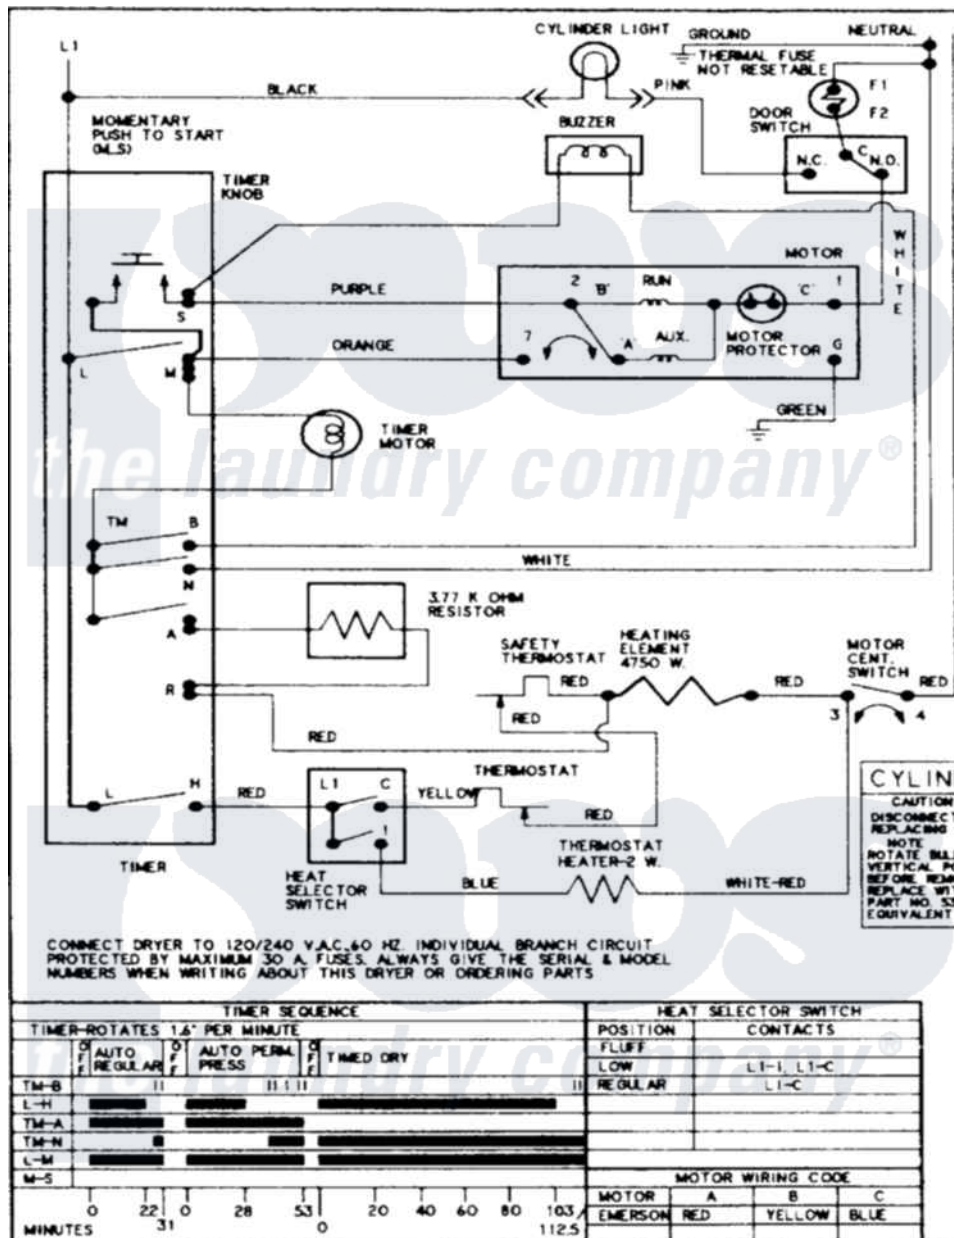

Crosley CDE6500W 09 - WIRING INFORMATION

Crosley Residential Crosley CDE6500W Dryer Parts Parts Diagram 09 - WIRING INFORMATION
 Click on the part number to view part

Item	Original Part Number	Replaced By	Status	Part Description
NI	15003460		Not Available	WIRING INFORMATION