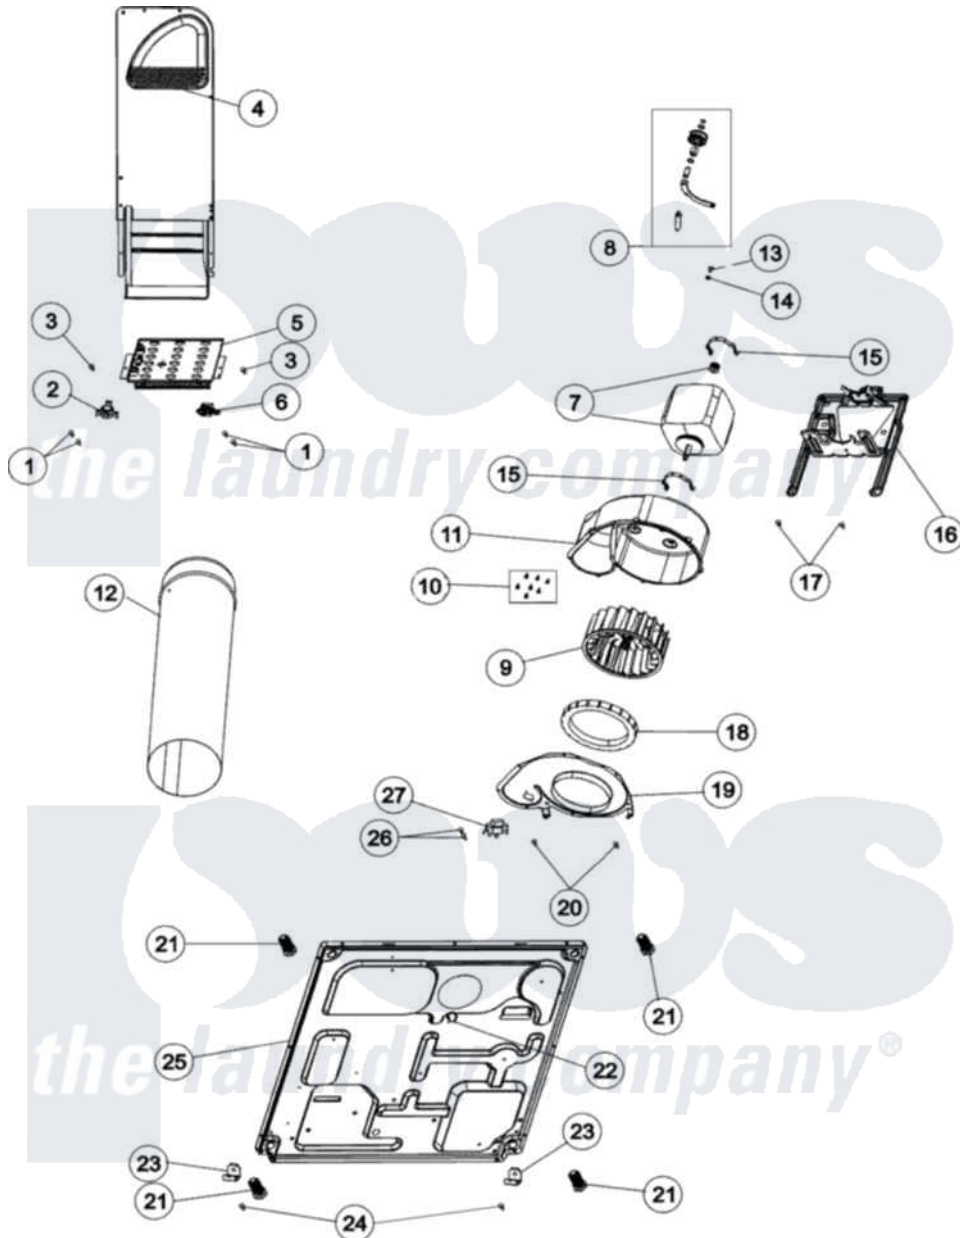

# Crosley CDE6505AZW 01 - BASE, HEATER & MOTOR

Crosley [Residential Crosley CDE6505AZW Dryer Parts](#) Parts Diagram 01 - BASE, HEATER & MOTOR  
 Click on the part number to view part

Item	Original Part Number	Replaced By	Status	Part Description
1	23222	<a href="#">3177991</a>		Screw
2	Y62641	<a href="#">W10116735</a>		Thermistor-Fix
3	<a href="#">503688</a>			Screw, 10B-16 X .34 I
4	<a href="#">503605</a>			Assembly, Heater Duct
5	61195	<a href="#">61927</a>		Heater Assembly
6	<a href="#">40113801</a>			Fuse, Thermal
7	<a href="#">2200376</a>			Motor
8	<a href="#">37001287</a>			Assembly, Idler Lever/Shaft/Pulley
9	56000	<a href="#">510139P</a>		Assembly Blower Fan Package
10	<a href="#">31260</a>			Screw, No.8 X 3/8 Ind H
11	560202	<a href="#">8008P002-60</a>		Bushing, Snap
12	<a href="#">505518</a>			Duct, Exhaust
13	<a href="#">500824</a>			Screw, 1/4-20 Unc Hex
14	<a href="#">27001225</a>			Nut, Jam Mid Lock 1/4-20
15	V58017	<a href="#">660658</a>		Clamp, Motor Mounting

15	<a href="#">130047</a>	<a href="#">000000</a>	343481 685441
16	<a href="#">503613</a>		Mount, Motor
17	<a href="#">27001200</a>		Screw
18	<a href="#">37001119</a>		Seal, Blower Housing
19	500078	<a href="#">511969P</a>	Kit Blower Housing And Cover
20	<a href="#">503688</a>		Screw, 10B-16 X .34 I
21	<a href="#">Y500101</a>		Leg, Leveling
22	<a href="#">504034</a>		Clip, Wire
23	<a href="#">37001145</a>		Clip, Front Panel
24	<a href="#">27001200</a>		Screw
25	<a href="#">37001156</a>		Dryer Base
26	501086	<a href="#">90767</a>	Screw, 8A X 3/8 HeX Washer Head Tapping
27	<a href="#">37001136</a>		Thermostat, Cycling 146F