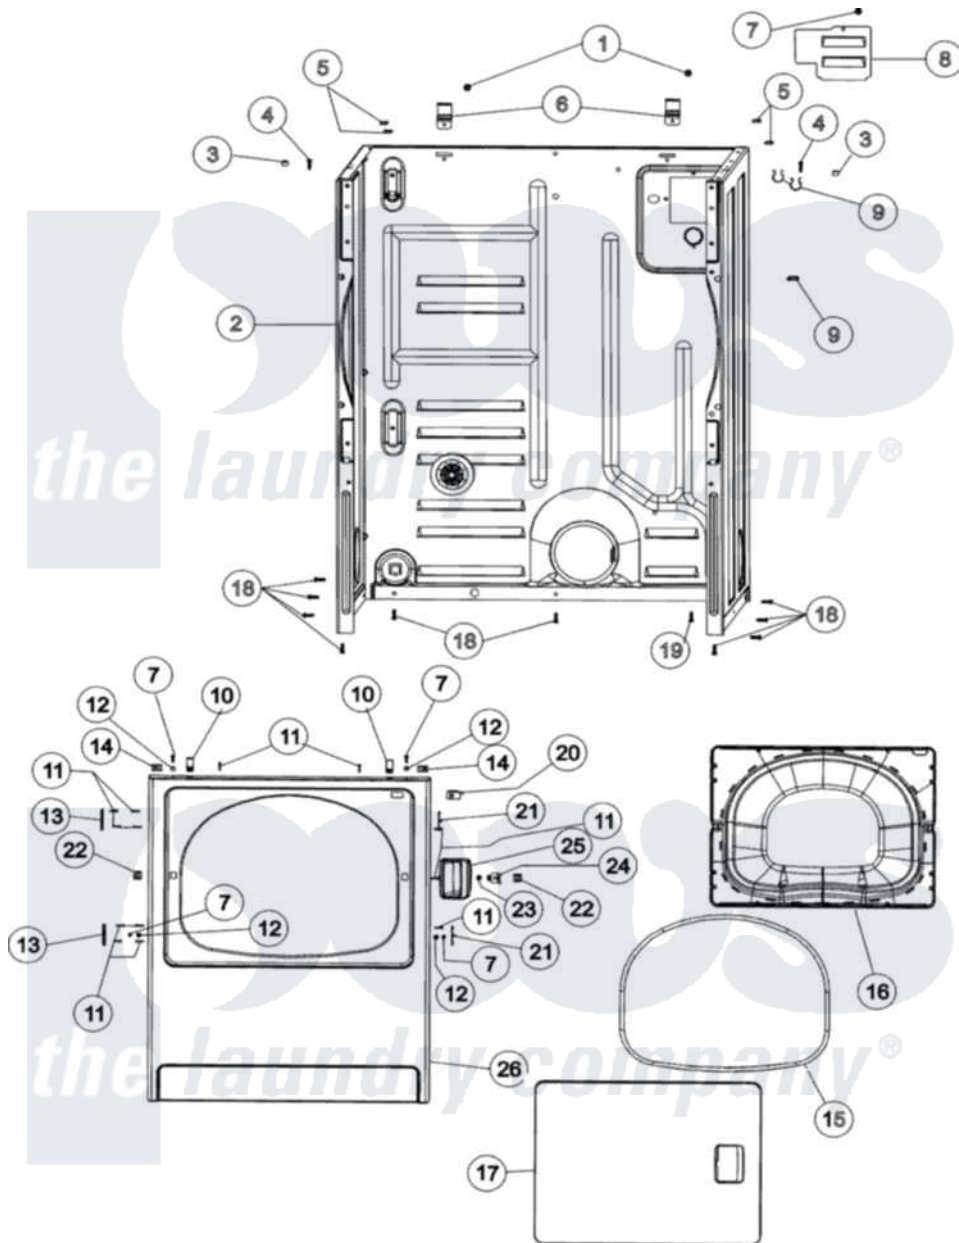

Crosley CDE6505AZW 02 - CABINET & FRONT PANEL

Crosley [Residential Crosley CDE6505AZW Dryer Parts](#) Parts Diagram 02 - CABINET & FRONT PANEL
 Click on the part number to view part

Item	Original Part Number	Replaced By	Status	Part Description
1	503688			Screw, 10B-16 X .34 I
2	37001155	37001284		Cabinet As Pack
3	505187			Locator, Panel
4	32671	Y014874		Screw, Idler Arm And Sleeve
5	Y56128			Pad, Bumper
6	500003			Hinge, Top
7	32671	Y014874		Screw, Idler Arm And Sleeve
8	503293			Plate, Access Cover
9	504034			Clip, Wire
10	25-7220			Clip, Cabinet Top
11	37001030			Screw, No.8ab-16 x 3/4 Fh
12	505187			Locator, Panel
13	Y503676			Hinge, Door And Top
14	213280	204439		Screw And Fstner Assembly
15	504005	511056		Seal Front Panel
16	37001028			Seal And Liner, Assembly

17	37001029		Door, Dryer
18	27001200		Screw
19	20530		Screw, 10-24 x 3/8 Hex
20	Y504570	W10169313	Switch-Dor
21	503126		Plug, Hinge Hole
22	54660	LA-1003	Door Catch Kit
23	500039	510181	Strike Doormetal
24	40116201		Bracket, Door Strike
25	33001241		Handle, Door
26	37001154		Front Panel - White