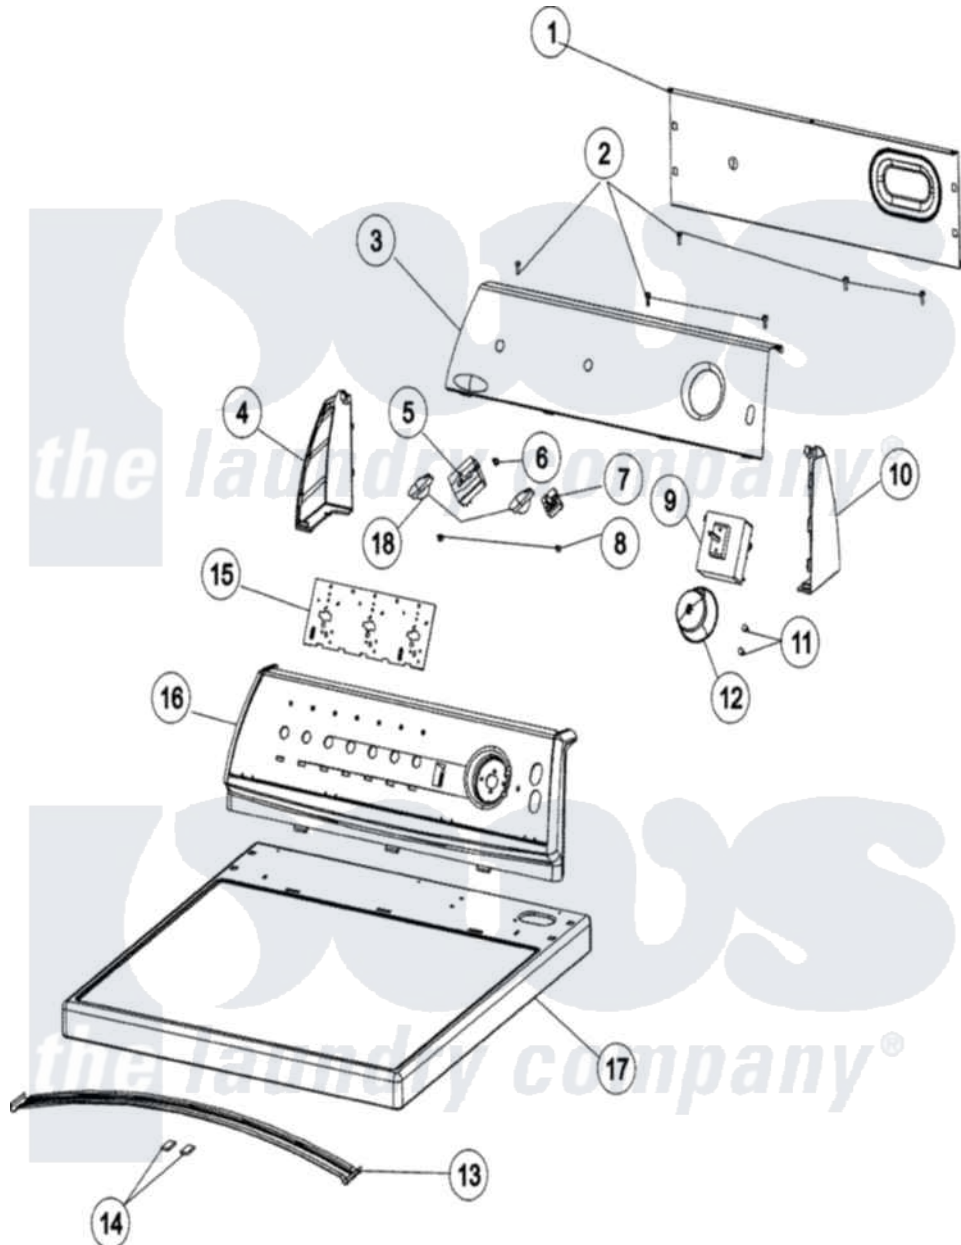

# Crosley CDE6505AZW 03 - CONTROL PANEL & TOP

Crosley [Residential Crosley CDE6505AZW Dryer Parts](#) Parts Diagram 03 - CONTROL PANEL & TOP  
 Click on the part number to view part

Item	Original Part Number	Replaced By	Status	Part Description
1	<a href="#">37001233</a>			Shield, Backguard
2	<a href="#">21002224</a>			Screw
3	<a href="#">37001220</a>			Facia
4	<a href="#">21001546</a>			Endcap, Panel
5	<a href="#">37001164</a>			Switch, Temp - 3 Position
6	501086	<a href="#">90767</a>		Screw, 8A X 3/8 HeX Washer Head Tapping
7	<a href="#">53-1639</a>			Buzzer Assembly
8	<a href="#">31260</a>			Screw, No.8 X 3/8 Ind H
9	<a href="#">37001240</a>			Timer - Dryer
10	<a href="#">21001547</a>			Endcap, Panel
11	37001031	<a href="#">3370225</a>		Screw
12	<a href="#">31001388</a>			Knob/Skirt, Timer
13	56486		Not Available	BRACE, TOP
14	500121	<a href="#">510189</a>		Pad Felt
15	<a href="#">21001517</a>			Shield, Control
16	<a href="#">21001965</a>			Frame, Control Panel, Support