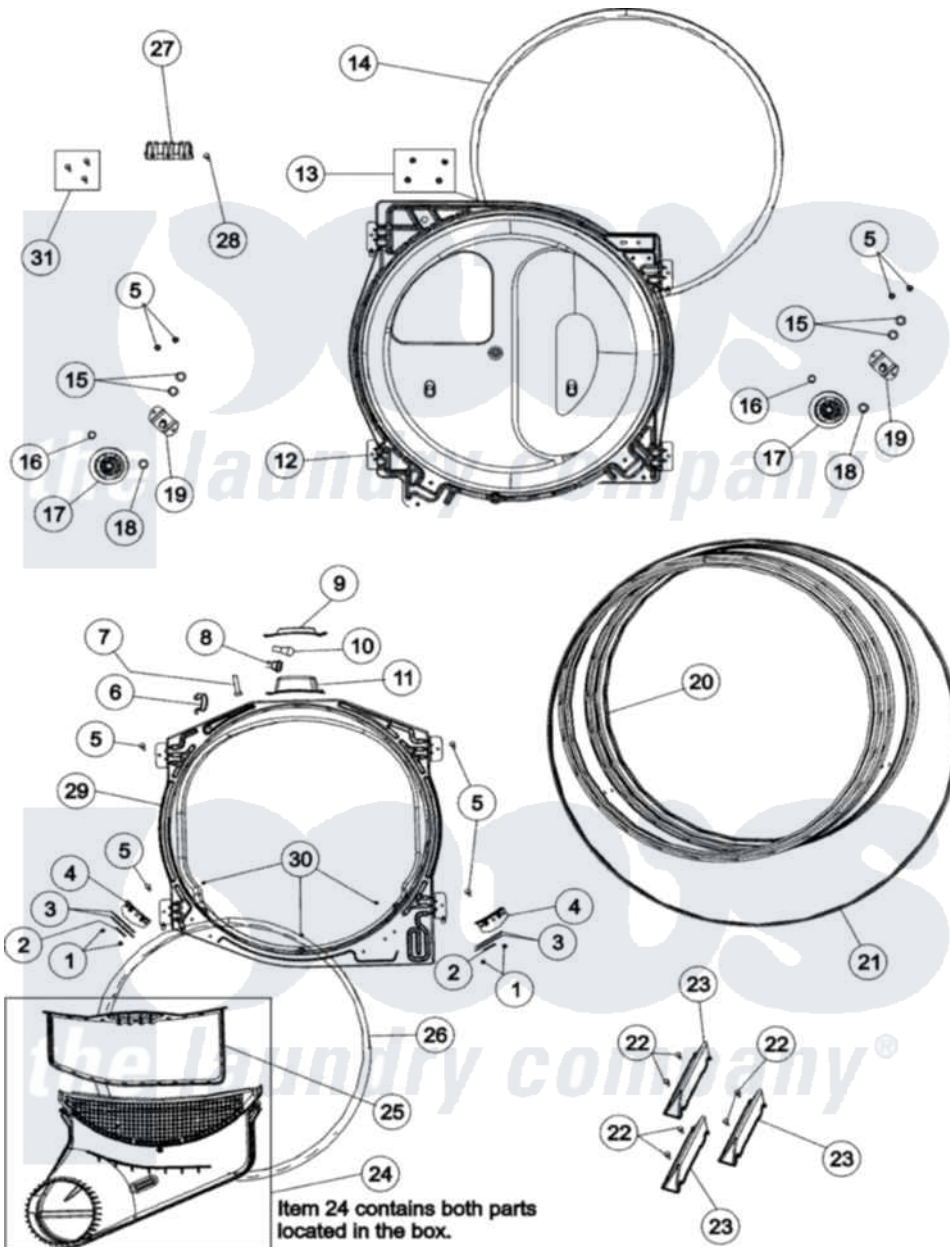

Crosley CDE6505AZW 05 - TUBMLER

Crosley [Residential Crosley CDE6505AZW Dryer Parts](#) Parts Diagram 05 - TUBMLER

[Click on the part number to view part](#)

Item	Original Part Number	Replaced By	Status	Part Description
1	37001031	3370225		Screw
2	500121	510189		Pad Felt
3	40116501	37001298		Glide- Dry
4	37001036			Bracket, Cylinder Glide
5	503661	27001200		Screw
6	504034			Clip, Wire
7	505295			Screw, No.8ab-16 x 3/4 PH
8	504458	Y504452		Light Assembly
9	40094301			Lens, Light
10	Y60954	67001316		Bulb, Light
11	503622	Y504452		Light Assembly
12	504801W	502614WP		Bulkhead, Rear
13	503688			Screw, 10B-16 X .34 I
14	37001132			Seal, Cylinder
15	52549			Washer, 501 ID X3/4 Odx
16	23748			Ring, Retaining

17	37001042		Assembly, Cylinder Roller
18	Y504082		Washer, Wave
19	40113601		Assembly, Roller Brkt
20	504467W	504467WP	Cylinder Assembly
21	40111201		Belt, Cylinder
22	Y62588		Screw, 10BT-12 X 1 Tap
23	37001125	12002559	Baffle Kit
24	37001141		Air Duct Assembly
25	37001142		Filter, Lint
26	37001132		Seal, Cylinder
27	61923		Block, Terminal
28	501285		Screw, No.12 X 9/16-Pla
29	503616W	503616WP	Assembly, Frt Bulkhead
30	37001030		Screw, No.8ab-16 x 3/4 Fh
31	37001300		Screw Package, Terminal Block