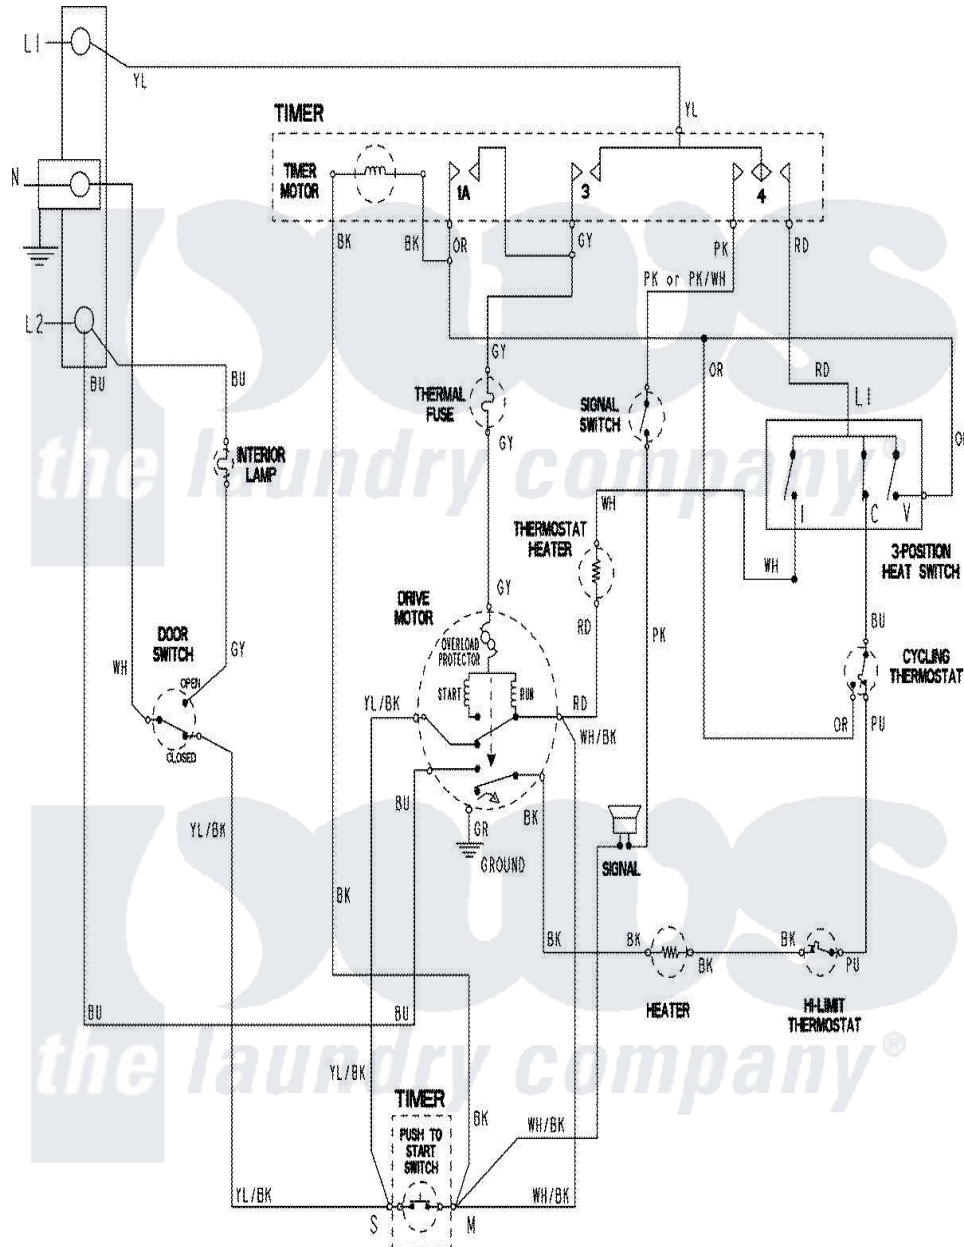

Crosley CDE6505AZW 06 - WIRING INFORMATION

Crosley Residential Crosley CDE6505AZW Dryer Parts Parts Diagram 06 - WIRING INFORMATION
 Click on the part number to view part

Item	Original Part Number	Replaced By	Status	Part Description
NI	15003794		Not Available	WIRING INFORMATION