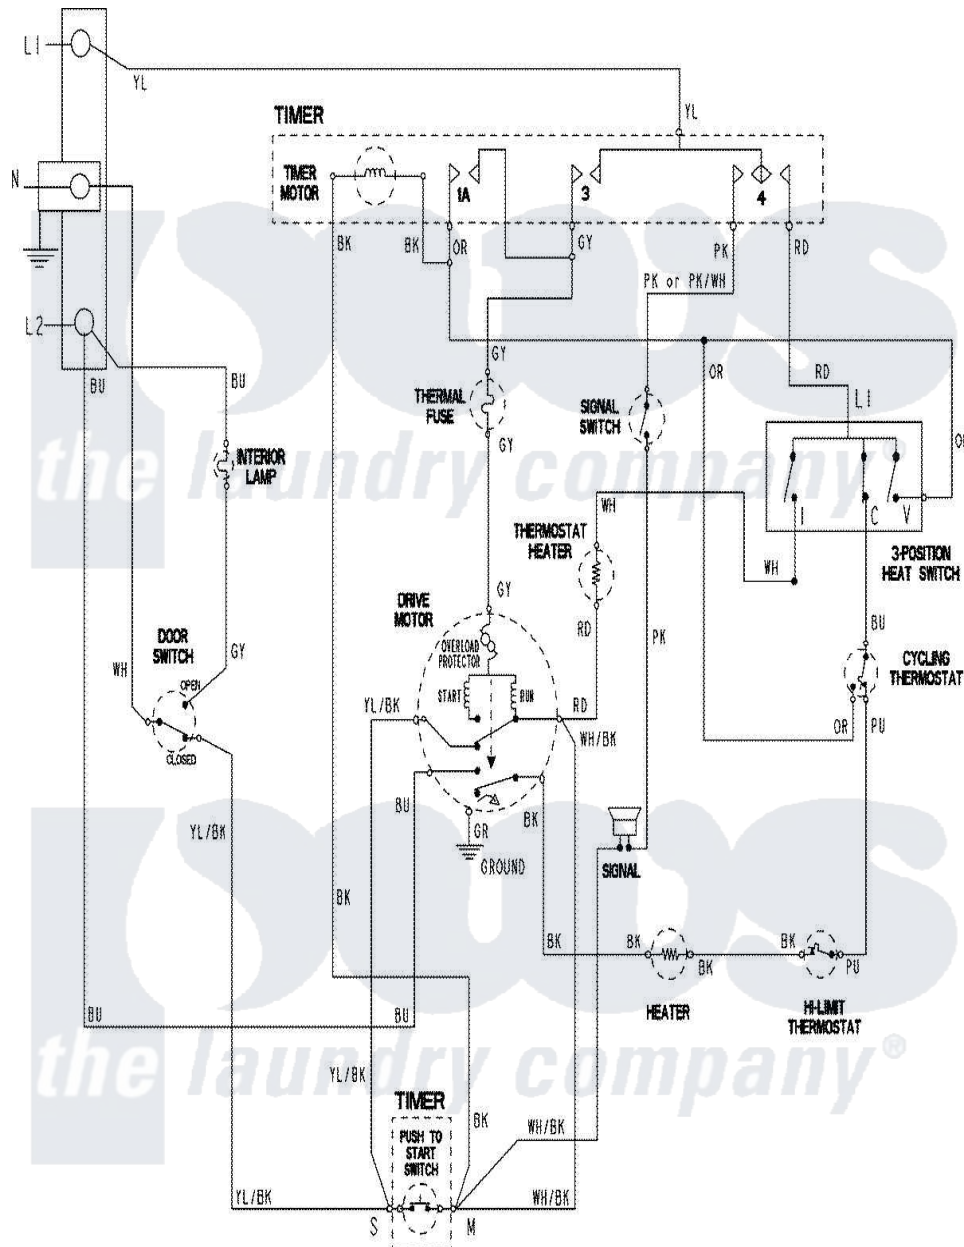

# Crosley CDE6505W 06 - WIRING INFORMATION

Crosley Residential Crosley CDE6505W Dryer Parts Parts Diagram 06 - WIRING INFORMATION  
 Click on the part number to view part

Item	Original Part Number	Replaced By	Status	Part Description
NI	15003794		Not Available	WIRING INFORMATION