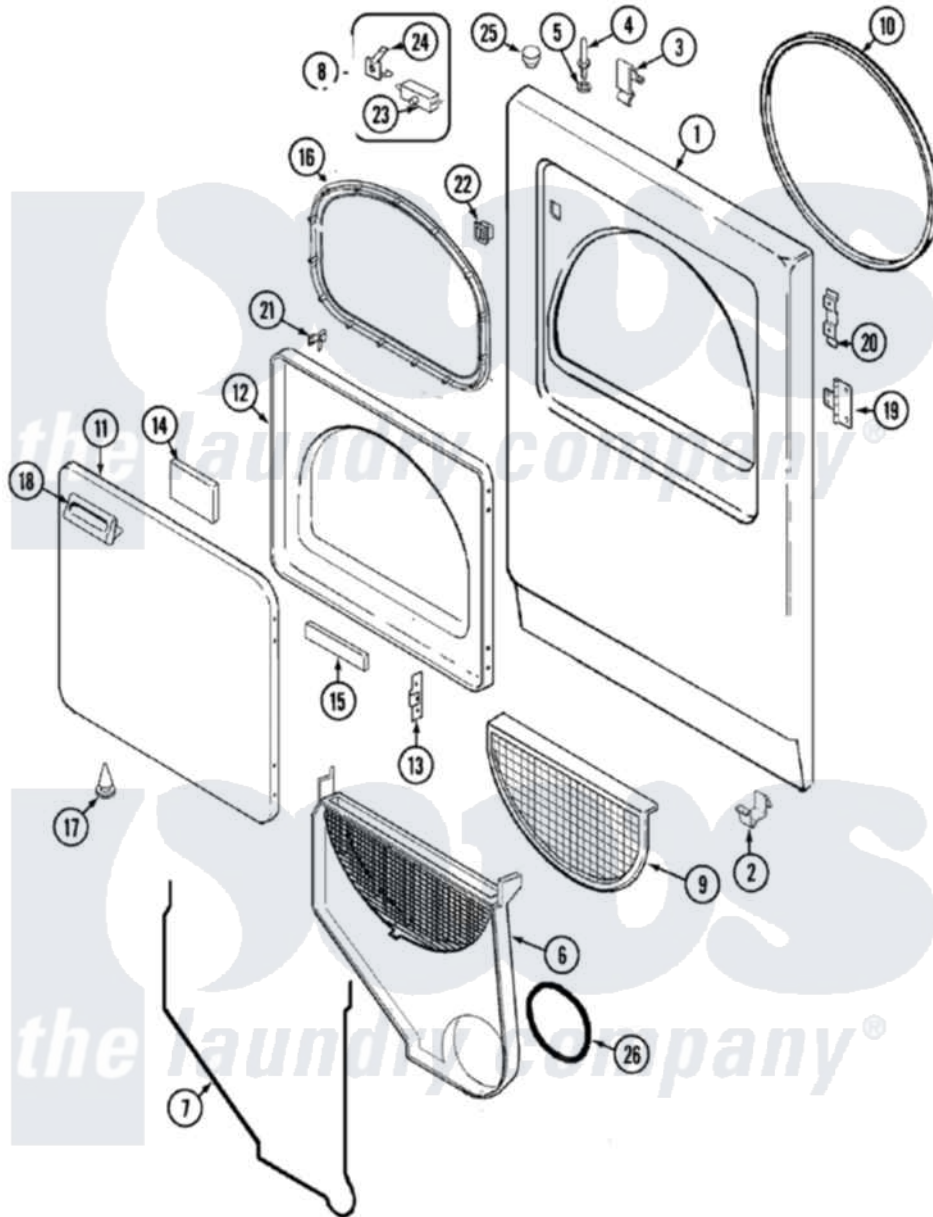

Crosley CDE7000W 03 - DOOR

Crosley Residential Crosley CDE7000W Dryer Parts Parts Diagram 03 - DOOR
 Click on the part number to view part

Item	Original Part Number	Replaced By	Status	Part Description
1	53-0726	31001771		Panel, Front
2	53-0120			Clip, Front Panel
3	25-7220			Clip, Cabinet Top
4	53-0643			Pin, Locator
5	25-0224	3400029		Nut, Adapter Plate
"	53-0200			Sleeve, Locator Pin
6	25-7810	415013-35		Screw
"	12001324			Duct Kit, Collector
7	53-0204			Seal
8	LA-1005			Switch Kit
9	53-0918			Filter, Lint
10	53-0281	31001747		Seal Assembly
11	53-0154			Panel, Outer Door
"	25-7770	3196169		Screw, Element
12	53-0912		Not Available	PANEL, INNER DOOR (WHT)
13	53-0119			Clip, Hinge

14	53-1490		Door Pad
"	21001281		Damper, Sound Pad
15	53-1491		Door Pad
16	53-0648	31001529	Seal, Door
17	25-7889		Plug Button
18	53-0927		Handle, Door
"	25-7810	415013-35	Screw
19	25-7809		Screw, No.6-20 1/2 Flthd Torx
"	53-1492		Hinge, Dryer Door
20	53-0121	Not Available	TWIN NUT
21	LA-1003		Door Catch Kit
"	53-2364	LA-1003	Door Catch Kit
22	53-0187	LA-1003	Door Catch Kit
23	53-0148		Switch, Door
24	63-5990	31001319	Clip, Switch
25	33-2653		Bumper, Cabinet
26	53-0203	12001324	Duct Kit, Collector