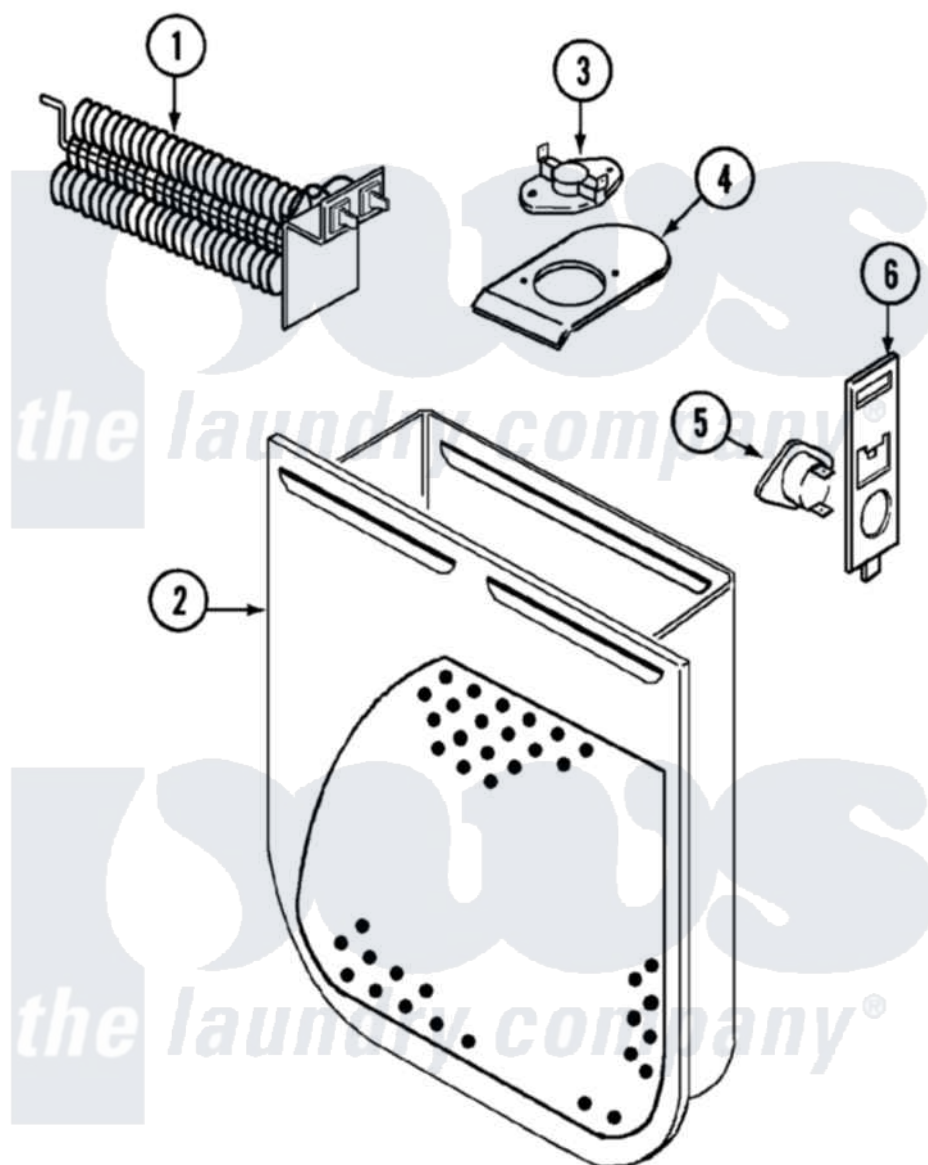

Crosley CDE7000W 05 - HEATER

Crosley [Residential Crosley CDE7000W Dryer Parts](#) Parts Diagram 05 - HEATER
 Click on the part number to view part

Item	Original Part Number	Replaced By	Status	Part Description
1	53-1641	LA-1044		Element
"	25-7863			Screw
2	53-1232			Heater Housing Assembly
3	53-0771			Thermostat, Hi-Limit
"	25-3083	212951		Screw, No.6-32 X 1/4 Inch
4	53-0285			Bracket, Thermostat
"	25-7741	W10116760		Screw
5	LA-1053			Fuse Kit, Thermal
6	53-1181			Bracket, Thermal Fuse