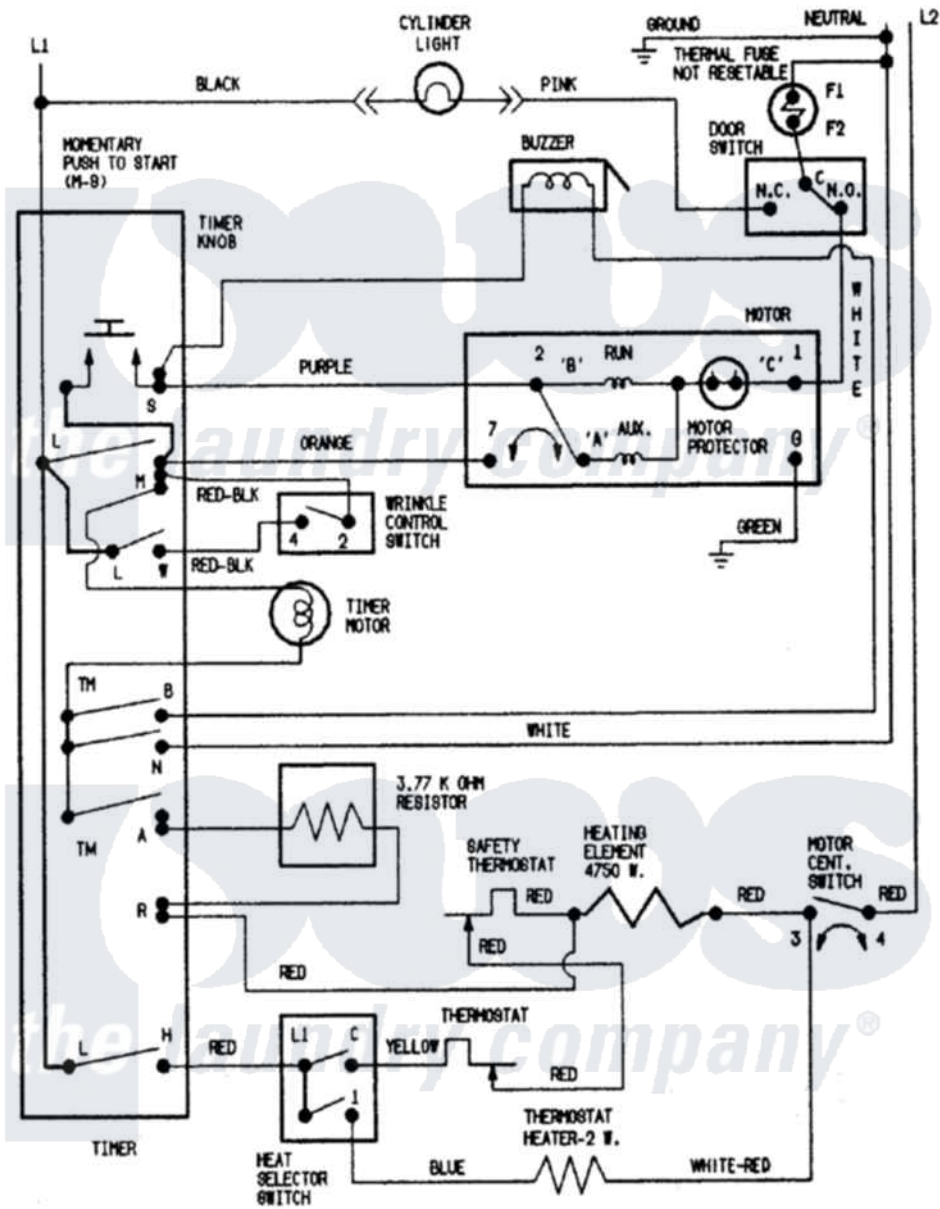

# Crosley CDE7000W 08 - WIRING INFORMATION

Crosley Residential Crosley CDE7000W Dryer Parts Parts Diagram 08 - WIRING INFORMATION  
 Click on the part number to view part

Item	Original Part Number	Replaced By	Status	Part Description
NI	15002549		Not Available	WIRING INFORMATION