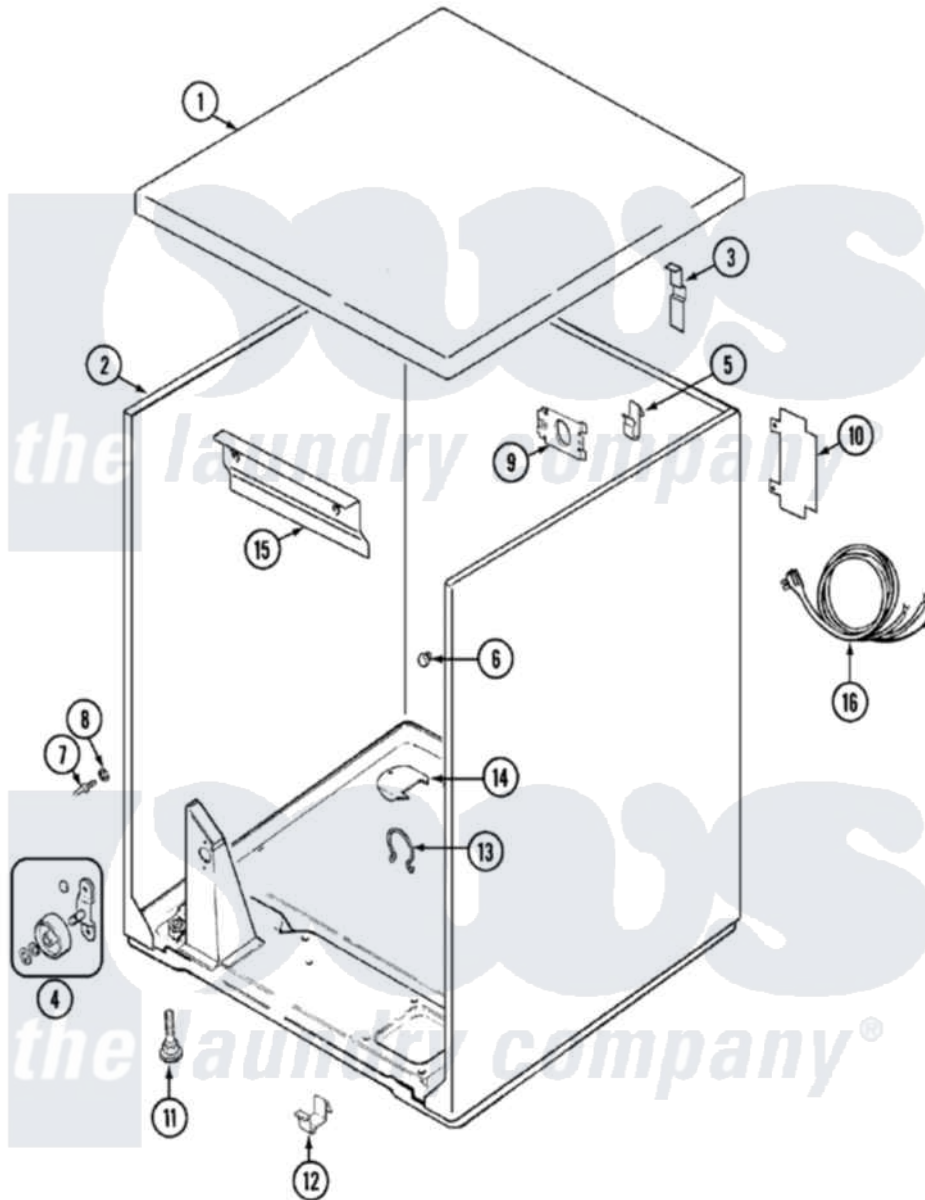

Crosley CDE7500AZW 01 - CABINET

Crosley [Residential Crosley CDE7500AZW Dryer Parts](#) Parts Diagram 01 - CABINET
 Click on the part number to view part

Item	Original Part Number	Replaced By	Status	Part Description
1	31001423			Top, Cabinet
2	53-2559	31001714		Cabinet And Base Assembly
"	31001714			Cabinet And Base Assembly
3	63-5712			Hinge, Cabinet Top
"	25-3092	90767		Screw, 8A X 3/8 HeX Washer Head Tapping
4	LA-1008			Rr Roller Kit
"	LA-1007	12002126		Reinforcement Brace/Glide Kit
5	25-3034			Clip, Wiring
6	33-2653			Bumper, Cabinet
7	53-0643			Pin, Locator
8	25-0224	3400029		Nut, Adapter Plate
"	53-0200			Sleeve, Locator Pin
9	53-0135		Not Available	SUPPORT, POWER CORD
"	25-7828	489483		Screw 10-32 X 1/2
10	25-7857	90767		Screw, 8A X 3/8 HeX Washer Head Tapping

"	53-0284		Cover, Terminal
11	63-5519	Not Available	LEG, LEVELING
12	53-0120		Clip, Front Panel
13	31001320	16515	Clip
14	25-7741	W10116760	Screw
"	53-1921		Shield, Wiring
15	25-3457		Screw, Sems
"	53-0133		Shield, Heat