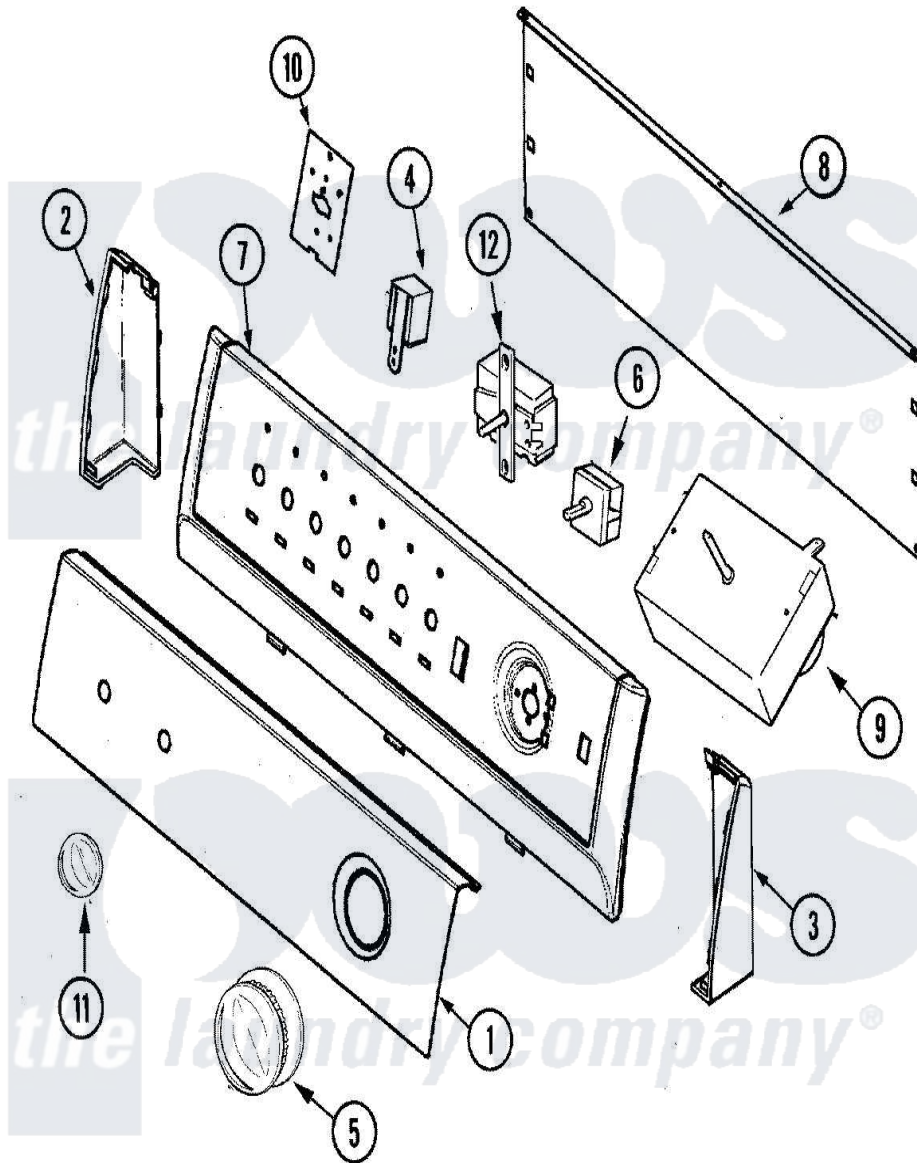

Crosley CDE7500AZW 02 - CONTROL PANEL

Crosley [Residential Crosley CDE7500AZW Dryer Parts](#) Parts Diagram 02 - CONTROL PANEL
 Click on the part number to view part

Item	Original Part Number	Replaced By	Status	Part Description
1	31001387			Panel, Control
2	21001546			Endcap, Panel
3	21001547			Endcap, Panel
4	53-1639			Buzzer Assembly
5	31001388			Knob/Skirt, Timer
6	31001190			Switch, Two Position Rotary
7	21001552			Frame , Control Panel
8	21001527			Shield, Rear
9	25-3092	90767		Screw, 8A X 3/8 HeX Washer Head Tapping
"	53-1815	31001513		Timer
"	31001484			Resistor Assembly
10	21001517			Shield, Control
11	21001544			Knob, Selector
12	31001243	31001445		Switch, Temperature
NI	31001496			Harness, Wire
"	21001811		Not Available	MANUAL, USE & CARE