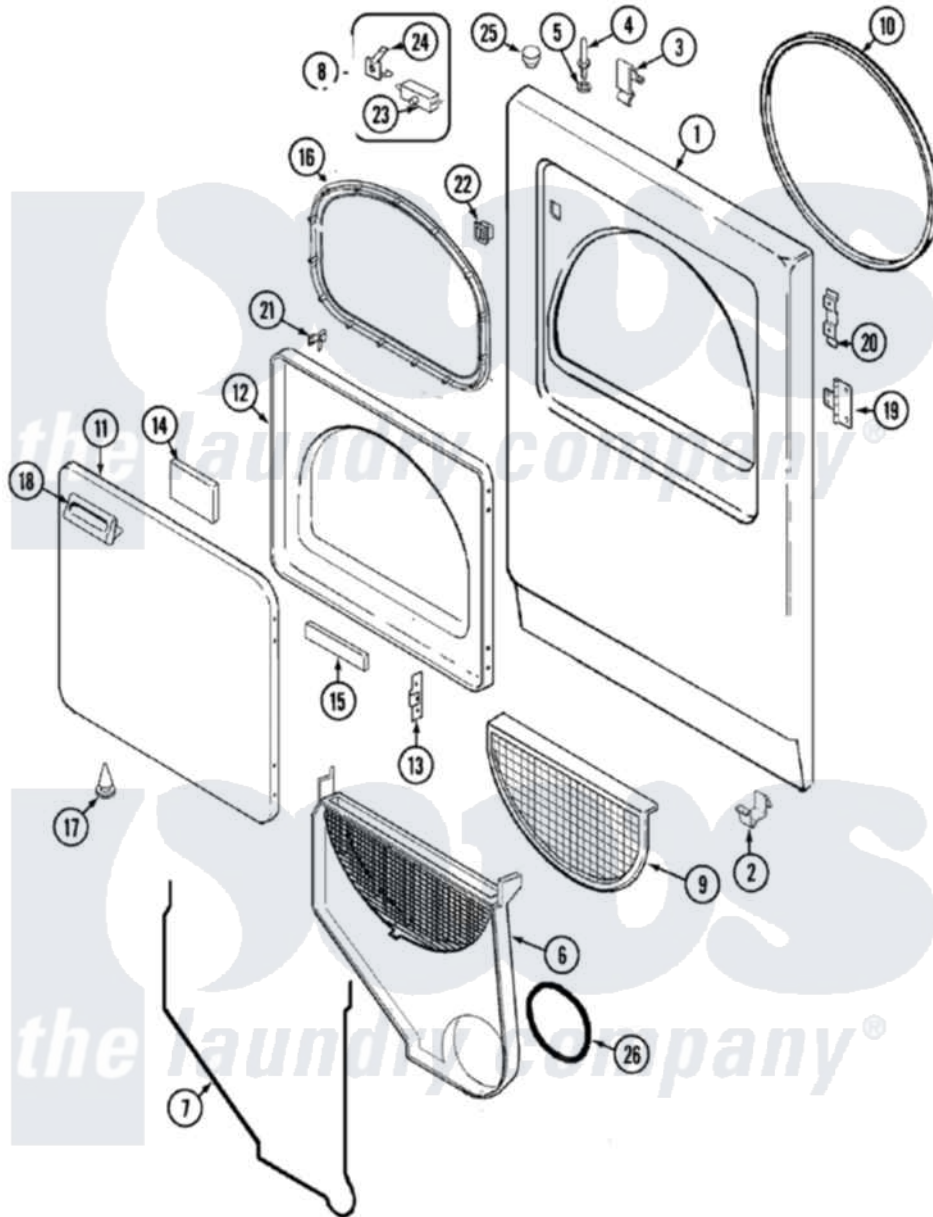

Crosley CDE7500AZW 03 - DOOR

Crosley Residential Crosley CDE7500AZW Dryer Parts Parts Diagram 03 - DOOR
 Click on the part number to view part

Item	Original Part Number	Replaced By	Status	Part Description
1	53-0726	31001771		Panel, Front
2	53-0120			Clip, Front Panel
3	25-7220			Clip, Cabinet Top
4	53-0643			Pin, Locator
5	25-0224	3400029		Nut, Adapter Plate
"	53-0200			Sleeve, Locator Pin
6	25-7810	415013-35		Screw
"	12001324			Duct Kit, Collector
7	53-0204			Seal
8	LA-1005			Switch Kit
9	53-0918			Filter, Lint
10	53-0281	31001747		Seal Assembly
11	53-0154			Panel, Outer Door
"	25-7770	3196169		Screw, Element
12	53-0912		Not Available	PANEL, INNER DOOR (WHT)
13	53-0119			Clip, Hinge

14	53-1490		Door Pad
"	21001281		Damper, Sound Pad
15	53-1491		Door Pad
16	53-0648	31001529	Seal, Door
17	25-7889		Plug Button
18	53-0927		Handle, Door
"	25-7810	415013-35	Screw
19	25-7809		Screw, No.6-20 1/2 Flthd Torx
"	53-1492		Hinge, Dryer Door
20	53-0121	Not Available	TWIN NUT
21	LA-1003		Door Catch Kit
"	53-2364	LA-1003	Door Catch Kit
22	53-0187	LA-1003	Door Catch Kit
23	53-0148		Switch, Door
24	63-5990	31001319	Clip, Switch
25	33-2653		Bumper, Cabinet
26	53-0203	12001324	Duct Kit, Collector