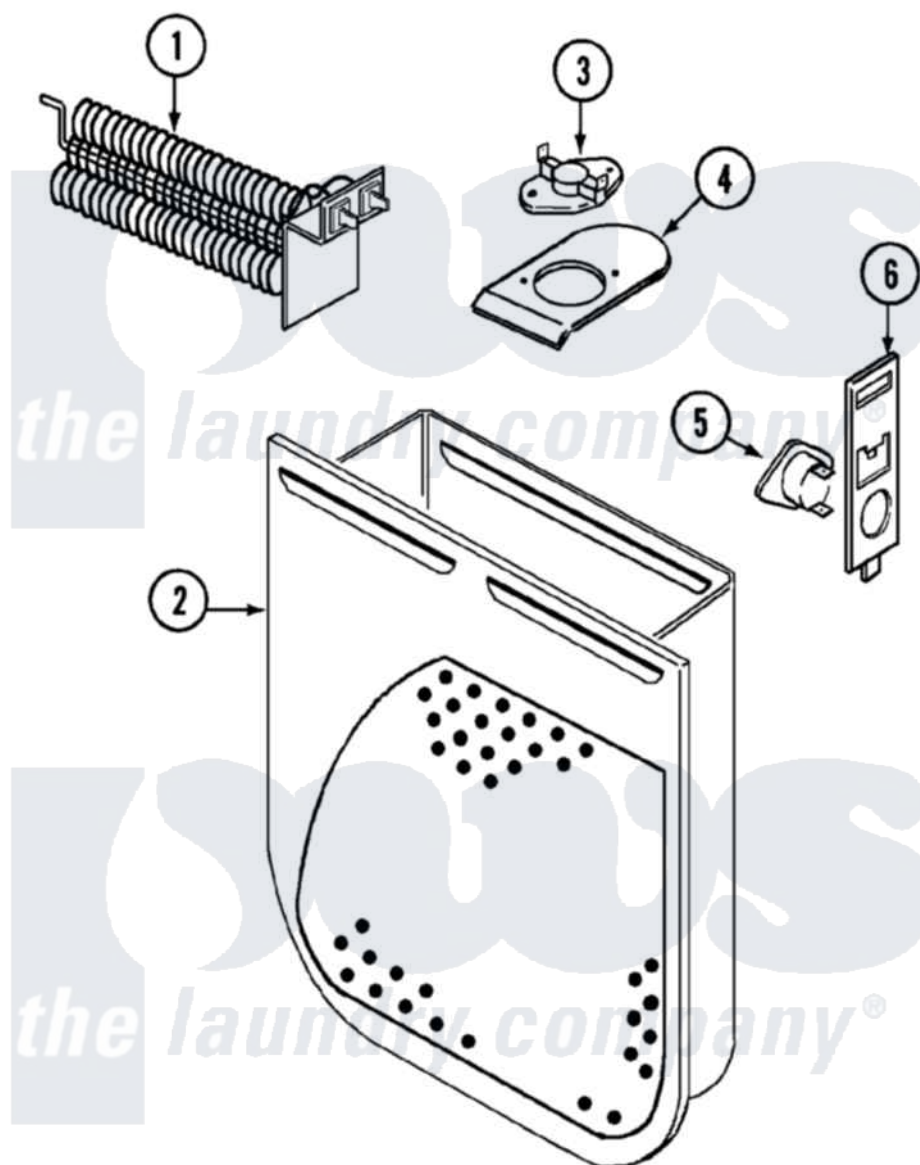

Crosley CDE7500AZW 05 - HEATER

Crosley [Residential Crosley CDE7500AZW Dryer Parts](#) Parts Diagram 05 - HEATER
 Click on the part number to view part

Item	Original Part Number	Replaced By	Status	Part Description
1	53-1641	LA-1044		Element
"	25-7863			Screw
2	53-1232			Heater Housing Assembly
3	53-0771			Thermostat, Hi-Limit
"	212951			Screw, No.6-32 X 1/4 Inch
4	Y700502	W10116760		Screw
"	53-0285			Bracket, Thermostat
5	LA-1053			Fuse Kit, Thermal
6	53-1181			Bracket, Thermal Fuse