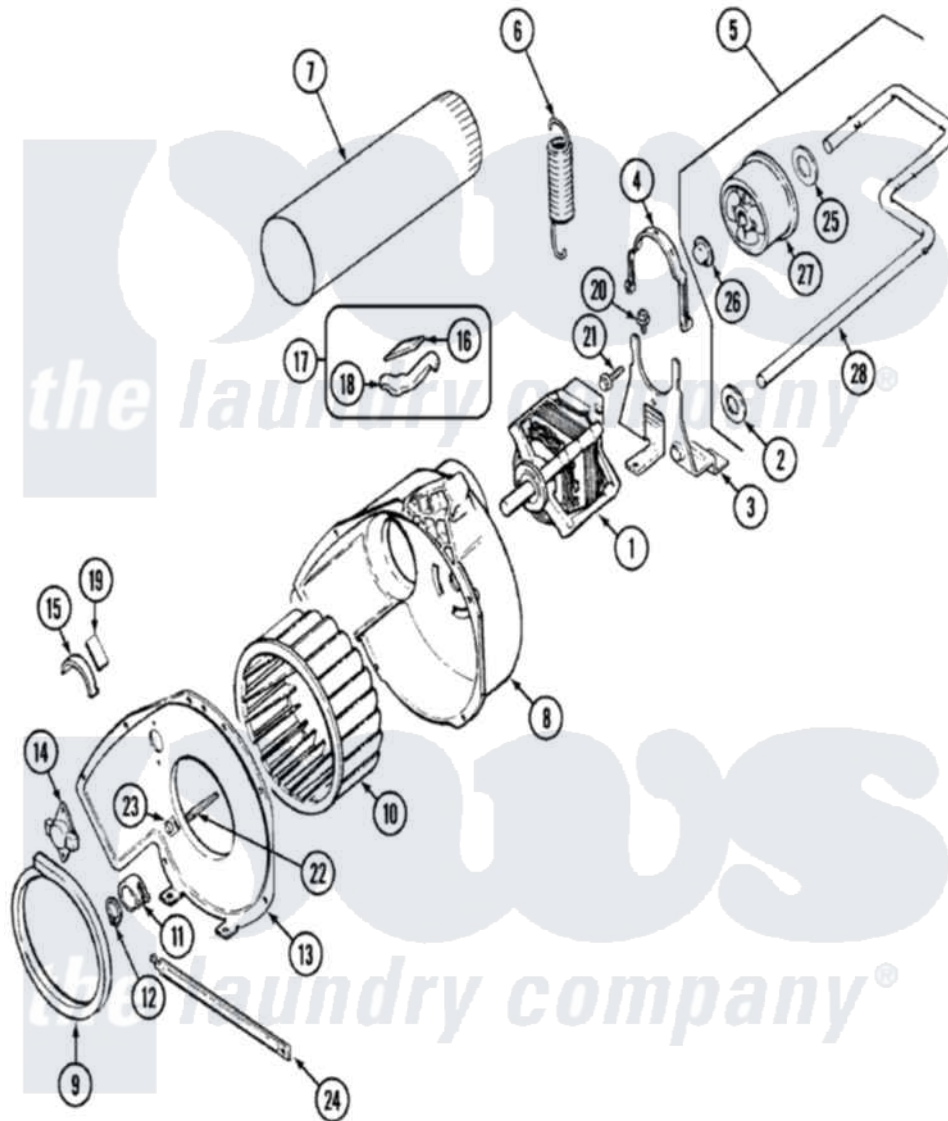

# Crosley CDE7500AZW 06 - MOTOR & DRIVE

Crosley Residential Crosley CDE7500AZW Dryer Parts Parts Diagram 06 - MOTOR & DRIVE  
 Click on the part number to view part

Item	Original Part Number	Replaced By	Status	Part Description
1	31001473	<a href="#">W10410996</a>		Motor-Drve
"	53-0932	<a href="#">31001535</a>		Pulley, Motor
2	<a href="#">25-7815</a>			Washer
3	25-7732	<a href="#">681414</a>		Screw, 10AB X 1/2
"	53-1932	<a href="#">31001570</a>		Bracket, Motor
4	53-0214	<a href="#">660658</a>		Clamp, Motor Mounting 343481 685441
5	<a href="#">53-2287</a>			Idler Assembly
6	53-2209	<a href="#">31001465</a>		Spring, Idler
7	25-2134	<a href="#">W10116760</a>		Screw
"	<a href="#">53-0134</a>			Duct, Exhaust
8	<a href="#">53-1801</a>			Housing, Blower
9	53-0203	<a href="#">12001324</a>		Duct Kit, Collector
10	<a href="#">31001317</a>			Wheel, Blower
11	25-7823	<a href="#">312967</a>		Clamp, Blower Housing
12	<a href="#">25-7855</a>			Ring, Retaining
13	25-7435	<a href="#">33002917</a>		Screw, No.10-16

"	<a href="#">53-1934</a>		Cover, Blower Housing
14	<a href="#">31001192</a>		Thermostat, Control
"	25-2134	<a href="#">W10116760</a>	Screw
15	53-2273	<a href="#">31001470</a>	Glide, Tumbler
16	53-0724	<a href="#">31001356</a>	Pad, Glide
17	<a href="#">LA-1006</a>		Glide Kit, Tumbler
18	53-2272	<a href="#">31001469</a>	Glide, Tumbler
19	53-1684	<a href="#">31001356</a>	Pad, Glide
20	25-7963	<a href="#">31001571</a>	Screw, 10-24 x 0700 Hxwshrd Ty
21	<a href="#">25-7674</a>		Screw
22	<a href="#">53-1026</a>		Guide, Vane Inlet
23	<a href="#">25-3457</a>		Screw, Sems
24	<a href="#">53-1625</a>		Brace, Tumbler Support
25	<a href="#">25-7815</a>		Washer
26	<a href="#">25-7957</a>		Pushnut
27	53-1628	<a href="#">31001344</a>	Pulley, Idler
28	53-2250	<a href="#">53-2287</a>	Idler Assembly