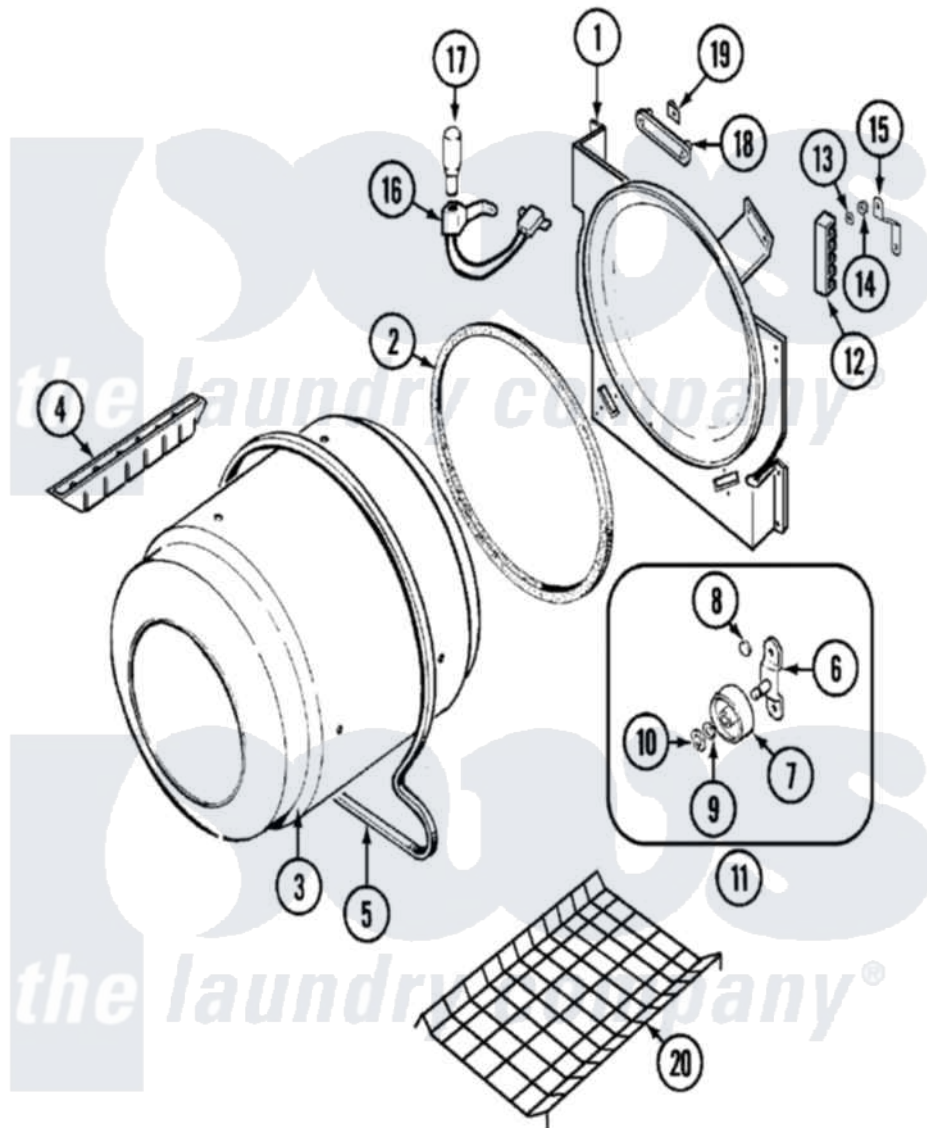

# Crosley CDE7500AZW 07 - TUMBLER

Crosley [Residential Crosley CDE7500AZW Dryer Parts](#) Parts Diagram 07 - TUMBLER  
 Click on the part number to view part

Item	Original Part Number	Replaced By	Status	Part Description
1	25-7733	<a href="#">681414</a>		Screw, 10AB X 1/2
"	<a href="#">LA-1054</a>			Dryer Bulkhead Kit
2	53-0281	<a href="#">31001747</a>		Seal Assembly
3	<a href="#">53-1250</a>			Cylinder
4	25-7759	<a href="#">3196164</a>		Screw
"	Y02100002		Not Available	BAFFLE (WHT)
5	31531589	<a href="#">341241</a>		Belt
6	25-7101	<a href="#">3351614</a>		Screw, Gearcase Cover Mounting
"	<a href="#">53-0197</a>			Support Assembly-Cylinder Rear
7	<a href="#">31001096</a>			Roller
8	<a href="#">25-7813</a>			Spacer
9	<a href="#">25-7814</a>			Washer
10	<a href="#">25-7854</a>			Ring, Retaining
11	<a href="#">LA-1008</a>			Rr Roller Kit
12	<a href="#">53-1518</a>			Block, Terminal

"	25-7952	<a href="#">3400074</a>	Screw
13	<a href="#">25-3122</a>		Washer, Flat
14	25-7808	<a href="#">21001837</a>	Nut, Lock W/Nylon Insert
"	25-0027	<a href="#">112432</a>	Nut
15	53-0965	Not Available	STRAP, GROUND
16	<a href="#">53-1580</a>		Receptacle Assembly
"	<a href="#">25-3457</a>		Screw, Sems
17	53-0570	<a href="#">A3167501</a>	Lamp Oven, Int.
18	<a href="#">53-0174</a>		Lens, Bulb
19	25-3562	<a href="#">3195558</a>	Nut
20	<a href="#">21001495</a>		Rack, Drying