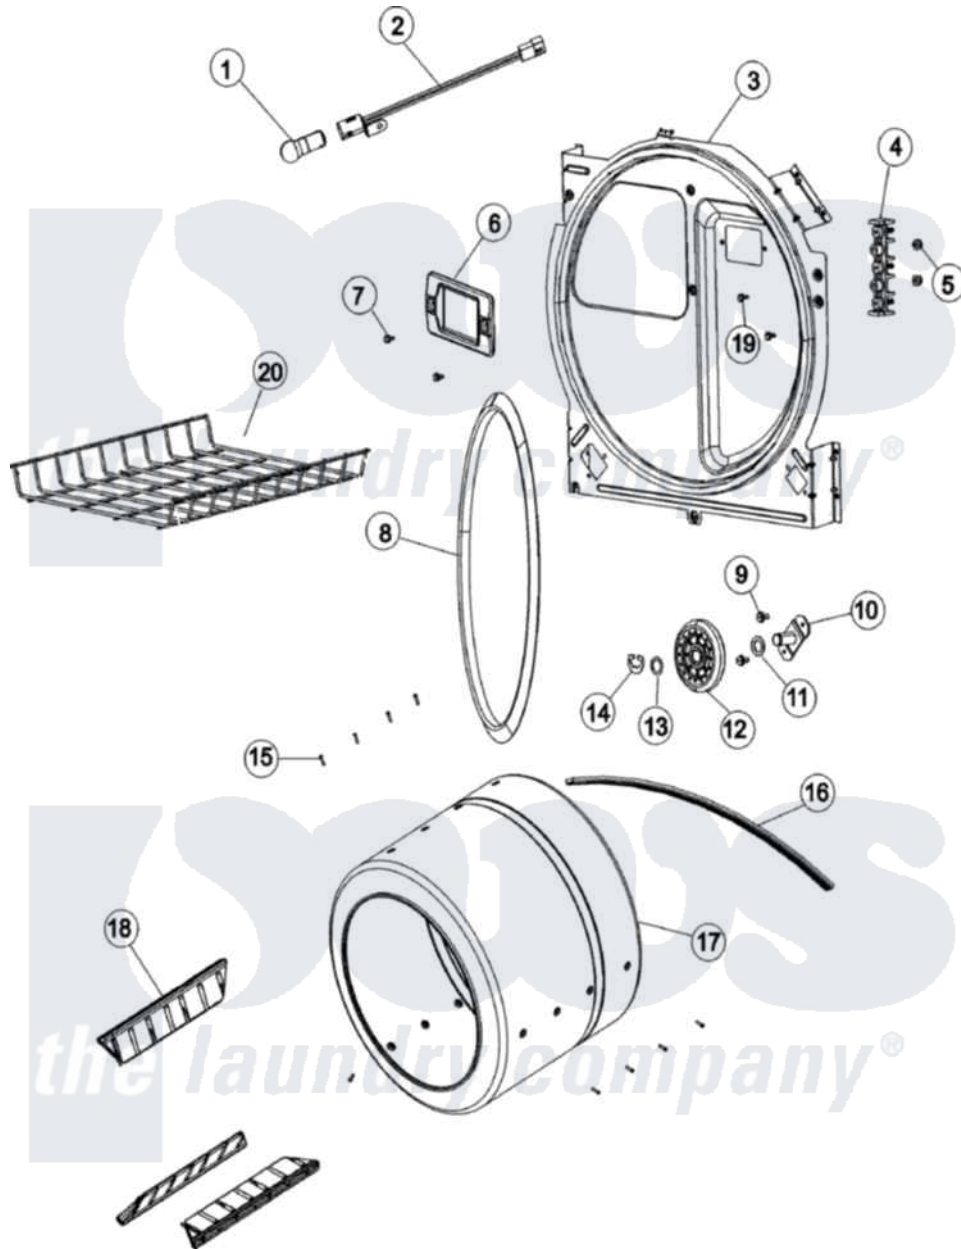

# Crosley CDE7500AZW 08 - TUMBLER (SERIES 12)

Crosley [Residential Crosley CDE7500AZW Dryer Parts](#) Parts Diagram 08 - TUMBLER (SERIES 12)  
 Click on the part number to view part

Item	Original Part Number	Replaced By	Status	Part Description
1	<a href="#">31001575</a>			Bulb, Cylinder Light
2	31001579		Not Available	RECEPTACLE ASM, CYLINDER LIGHT
3	<a href="#">31001581</a>			Bulkhead With Seal
4	<a href="#">53-1518</a>			Block, Terminal
5	<a href="#">25-3122</a>			Washer, Flat
"	25-0027	<a href="#">112432</a>		Nut
6	31001585		Not Available	LENS, CYLINDER LIGHT
7	31001580	<a href="#">313806</a>		Screw
8	31001548	<a href="#">31001747</a>		Seal Assembly
9	25-7101	<a href="#">3351614</a>		Screw, Gearcase Cover Mounting
10	<a href="#">53-0197</a>			Support Assembly-Cylinder Rear
11	<a href="#">31001583</a>			Spacer, Roller
12	<a href="#">31001096</a>			Roller
13	<a href="#">25-7814</a>			Washer

14	<a href="#">25-7854</a>		Ring, Retaining
15	25-7759	<a href="#">3196164</a>	Screw
16	31531589	<a href="#">341241</a>	Belt
17	<a href="#">53-1250</a>		Cylinder
18	53-1249	Not Available	BAFFLE, WHITE
19	25-7952	<a href="#">3400074</a>	Screw
20	<a href="#">21001495</a>		Rack, Drying