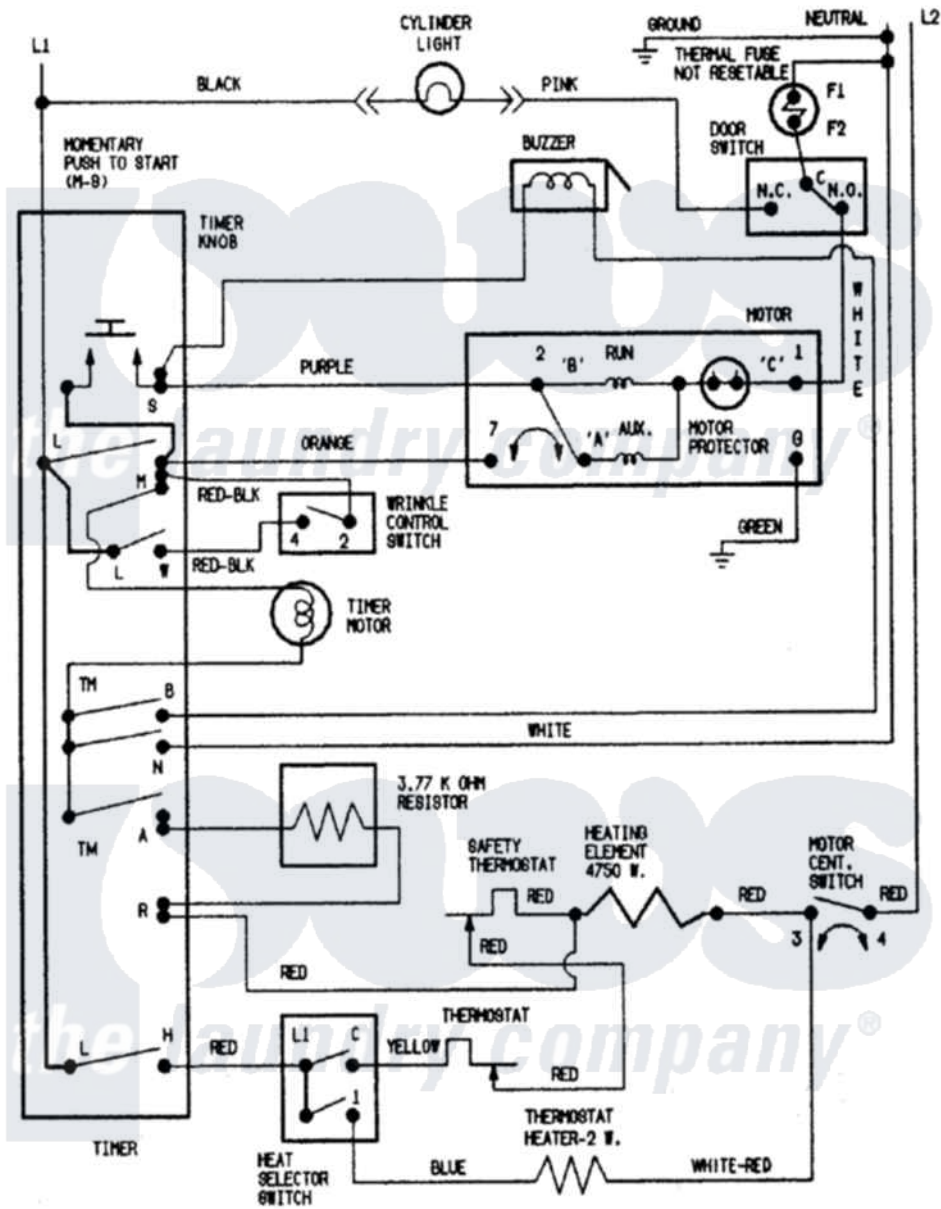

# Crosley CDE750AZW 09 - WIRING INFORMATION

Crosley Residential Crosley CDE750AZW Dryer Parts Parts Diagram 09 - WIRING INFORMATION  
 Click on the part number to view part

Item	Original Part Number	Replaced By	Status	Part Description
NI	15002549		Not Available	WIRING INFORMATION