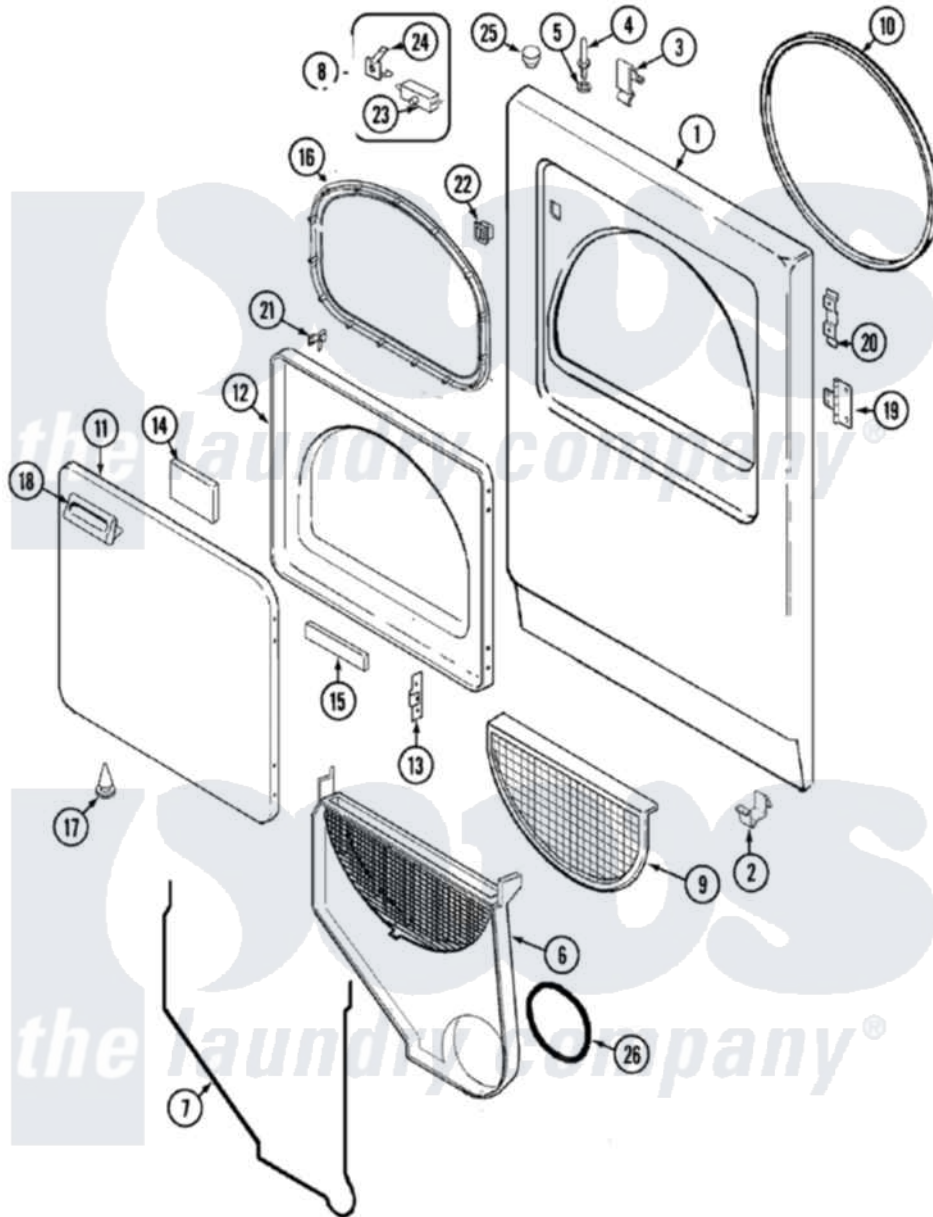

Crosley CDE7500Q 03 - DOOR

Crosley Residential Crosley CDE7500Q Dryer Parts Parts Diagram 03 - DOOR
 Click on the part number to view part

Item	Original Part Number	Replaced By	Status	Part Description
1	31001480			Panel, Front
2	53-0120			Clip, Front Panel
3	25-7220			Clip, Cabinet Top
4	53-0643			Pin, Locator
5	53-0200			Sleeve, Locator Pin
"	25-0224	3400029		Nut, Adapter Plate
6	12001324			Duct Kit, Collector
"	25-7810	415013-35		Screw
7	53-0204			Seal
8	LA-1005			Switch Kit
9	53-0918			Filter, Lint
10	53-0281	31001747		Seal Assembly
11	31001478			Panel, Outer Door
"	25-7770	3196169		Screw, Element
12	31001479			Panel, Inner Door
13	53-0119			Clip, Hinge

14	53-1490		Door Pad
"	21001281		Damper, Sound Pad
15	53-1491		Door Pad
16	53-0648	31001529	Seal, Door
17	25-7889		Plug Button
18	25-7810	415013-35	Screw
"	31001482		Handle, Door
19	25-7809		Screw, No.6-20 1/2 Flthd Torx
"	53-1492		Hinge, Dryer Door
20	53-0121	Not Available	TWIN NUT
21	53-2364	LA-1003	Door Catch Kit
"	LA-1003		Door Catch Kit
22	53-0187	LA-1003	Door Catch Kit
23	53-0148		Switch, Door
24	63-5990	31001319	Clip, Switch
25	33-2653		Bumper, Cabinet
26	53-0203	12001324	Duct Kit, Collector