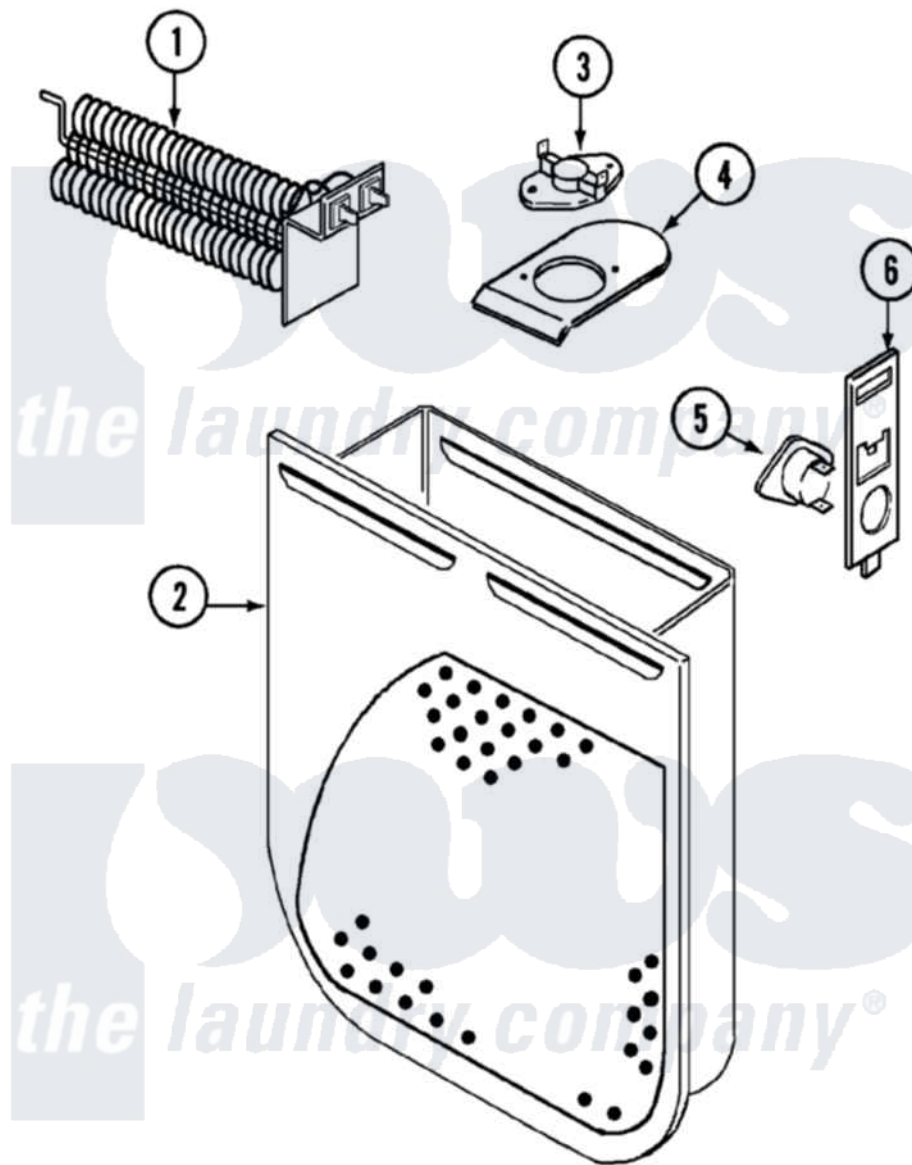

Crosley CDE7500Q 05 - HEATER

Crosley [Residential Crosley CDE7500Q Dryer Parts](#) Parts Diagram 05 - HEATER
 Click on the part number to view part

Item	Original Part Number	Replaced By	Status	Part Description
1	53-1641	LA-1044		Element
"	25-7863			Screw
2	53-1232			Heater Housing Assembly
3	53-0771			Thermostat, Hi-Limit
"	212951			Screw, No.6-32 X 1/4 Inch
4	Y700502	W10116760		Screw
"	53-0285			Bracket, Thermostat
5	LA-1053			Fuse Kit, Thermal
6	53-1181			Bracket, Thermal Fuse