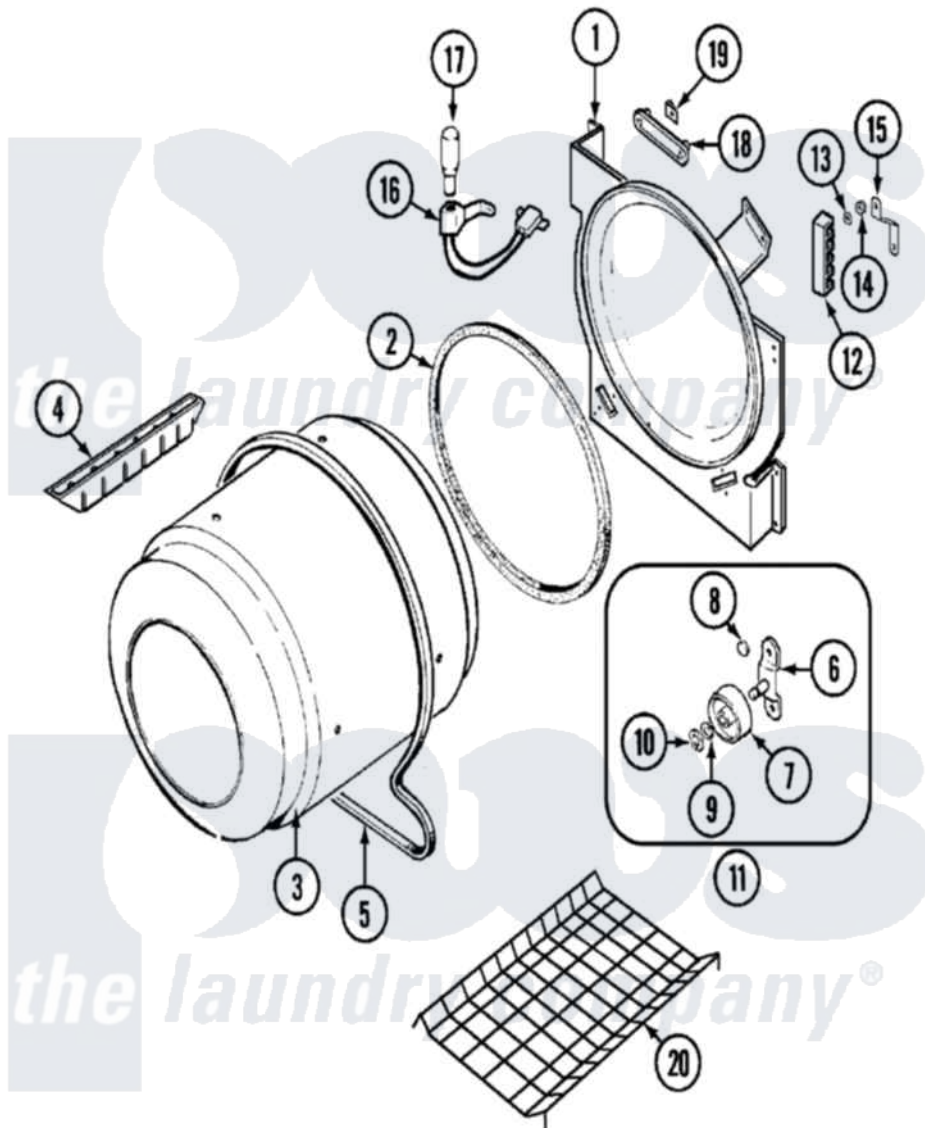

Crosley CDE7500Q 07 - TUMBLER

Crosley [Residential Crosley CDE7500Q Dryer Parts](#) Parts Diagram 07 - TUMBLER
 Click on the part number to view part

Item	Original Part Number	Replaced By	Status	Part Description
1	25-7733	681414		Screw, 10AB X 1/2
"	LA-1054			Dryer Bulkhead Kit
2	53-0281	31001747		Seal Assembly
3	53-1250			Cylinder
4	25-7759	3196164		Screw
"	Y02100002		Not Available	BAFFLE (WHT)
5	31531589	341241		Belt
6	25-7101	3351614		Screw, Gearcase Cover Mounting
"	53-0197			Support Assembly-Cylinder Rear
7	31001096			Roller
8	25-7813			Spacer
9	25-7814			Washer
10	25-7854			Ring, Retaining
11	LA-1008			Rr Roller Kit
12	53-1518			Block, Terminal

"	25-7952	3400074	Screw
13	25-3122		Washer, Flat
14	25-7808	21001837	Nut, Lock W/Nylon Insert
"	25-0027	112432	Nut
15	53-0965	Not Available	STRAP, GROUND
16	53-1580		Receptacle Assembly
"	25-3457		Screw, Sems
17	53-0570	A3167501	Lamp Oven, Int.
18	53-0174		Lens, Bulb
19	25-3562	3195558	Nut
20	21001495		Rack, Drying