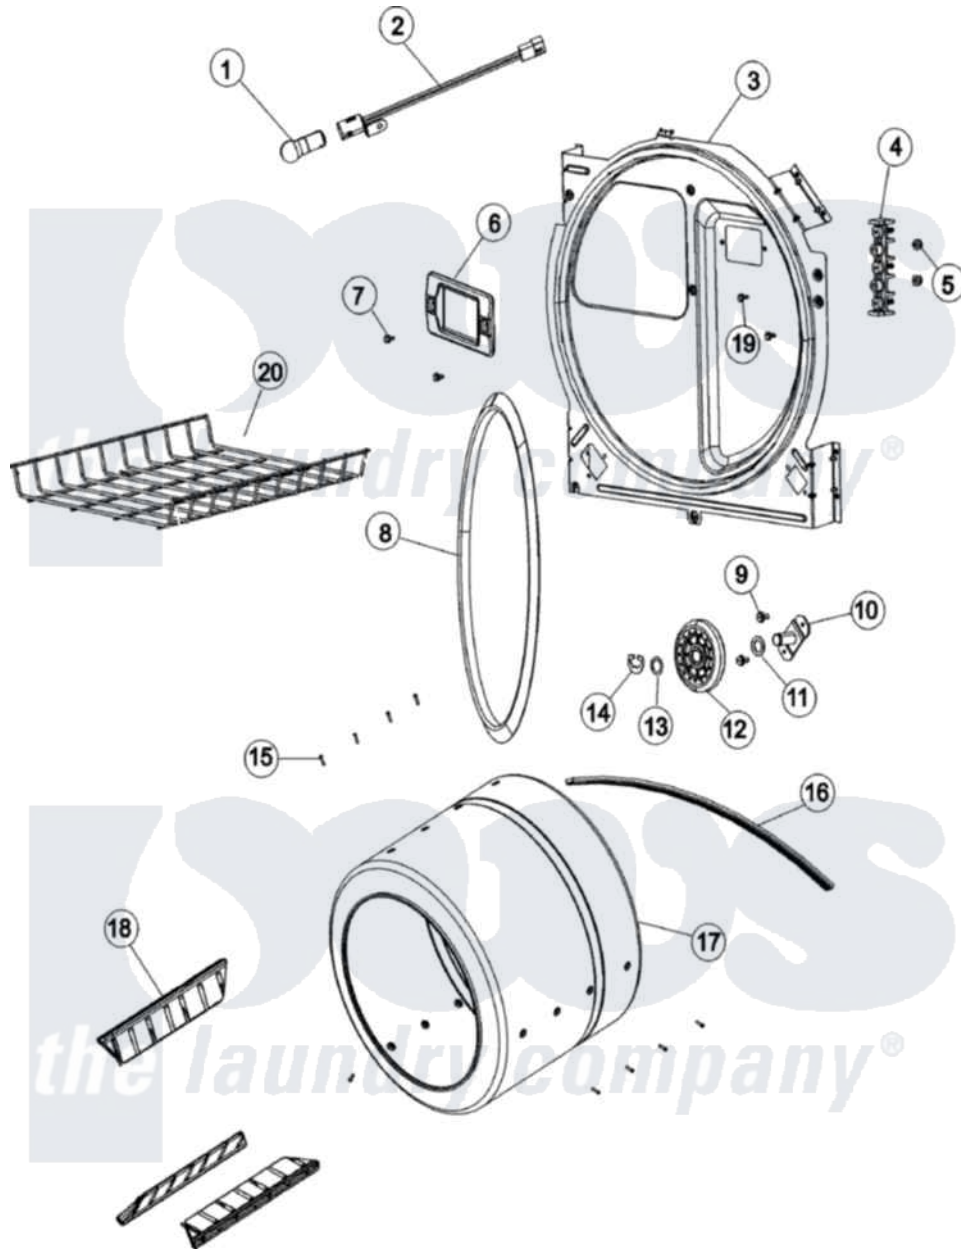

# Crosley CDE7500Q 08 - TUMBLER (SERIES 12)

Crosley [Residential Crosley CDE7500Q Dryer Parts](#) Parts Diagram 08 - TUMBLER (SERIES 12)  
 Click on the part number to view part

Item	Original Part Number	Replaced By	Status	Part Description
1	<a href="#">31001575</a>			Bulb, Cylinder Light
2	31001579		Not Available	RECEPTACLE ASM, CYLINDER LIGHT
3	<a href="#">31001581</a>			Bulkhead With Seal
4	<a href="#">53-1518</a>			Block, Terminal
5	<a href="#">25-3122</a>			Washer, Flat
"	25-0027	<a href="#">112432</a>		Nut
6	31001585		Not Available	LENS, CYLINDER LIGHT
7	31001580	<a href="#">313806</a>		Screw
8	31001548	<a href="#">31001747</a>		Seal Assembly
9	25-7101	<a href="#">3351614</a>		Screw, Gearcase Cover Mounting
10	<a href="#">53-0197</a>			Support Assembly-Cylinder Rear
11	<a href="#">31001583</a>			Spacer, Roller
12	<a href="#">31001096</a>			Roller
13	<a href="#">25-7814</a>			Washer

14	<a href="#">25-7854</a>		Ring, Retaining
15	25-7759	<a href="#">3196164</a>	Screw
16	31531589	<a href="#">341241</a>	Belt
17	<a href="#">53-1250</a>		Cylinder
18	53-1249	Not Available	BAFFLE, WHITE
19	25-7952	<a href="#">3400074</a>	Screw
20	<a href="#">21001495</a>		Rack, Drying