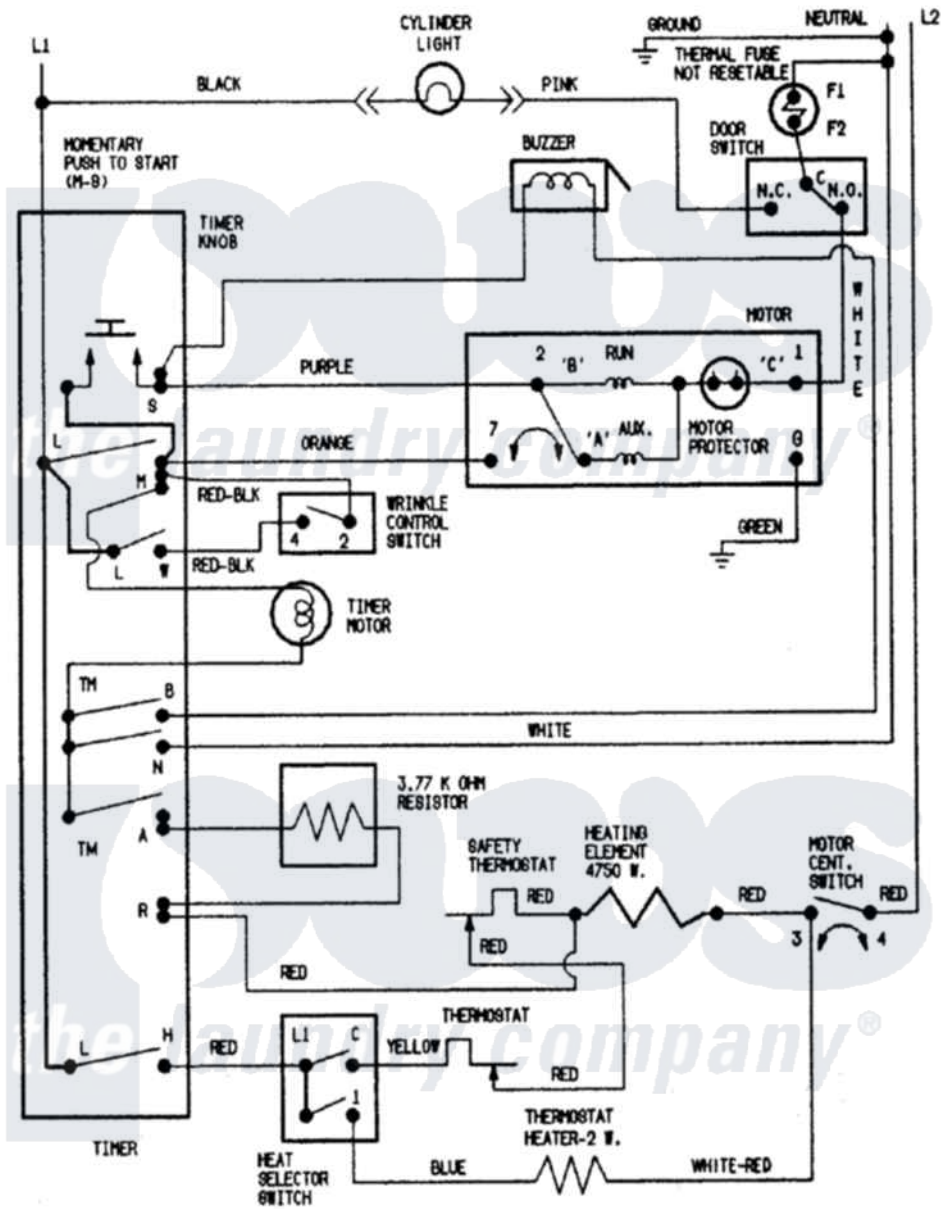

Crosley CDE7500Q 09 - WIRING INFORMATION

Crosley Residential Crosley CDE7500Q Dryer Parts Parts Diagram 09 - WIRING INFORMATION
 Click on the part number to view part

Item	Original Part Number	Replaced By	Status	Part Description
NI	15002549		Not Available	WIRING INFORMATION