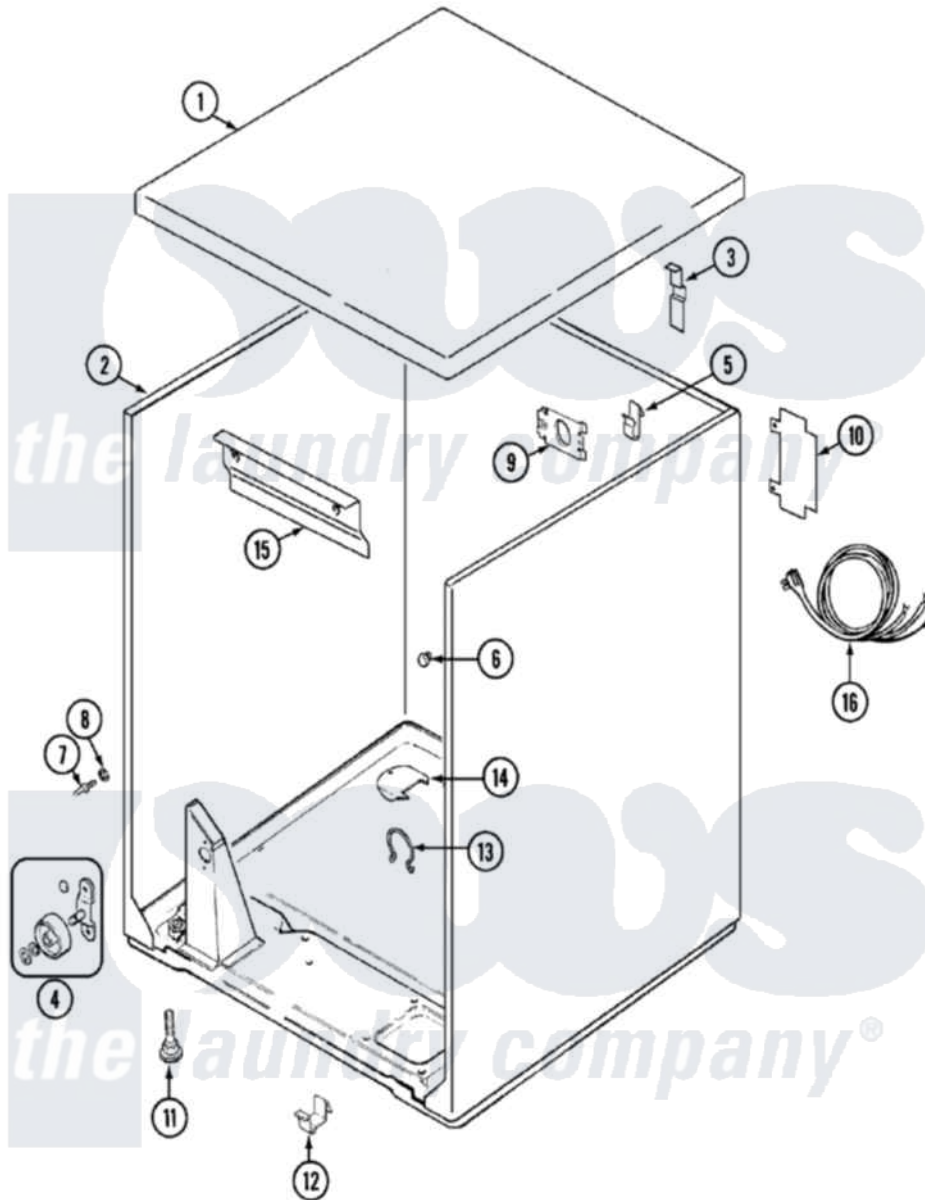

Crosley CDE7500W 01 - CABINET

Crosley [Residential Crosley CDE7500W Dryer Parts](#) Parts Diagram 01 - CABINET
 Click on the part number to view part

Item	Original Part Number	Replaced By	Status	Part Description
1	31001423			Top, Cabinet
2	53-2559	31001714		Cabinet And Base Assembly
"	31001714			Cabinet And Base Assembly
3	63-5712			Hinge, Cabinet Top
"	25-3092	90767		Screw, 8A X 3/8 HeX Washer Head Tapping
4	LA-1008			Rr Roller Kit
"	LA-1007	12002126		Reinforcement Brace/Glide Kit
5	25-3034			Clip, Wiring
6	33-2653			Bumper, Cabinet
7	53-0643			Pin, Locator
8	25-0224	3400029		Nut, Adapter Plate
"	53-0200			Sleeve, Locator Pin
9	53-0135		Not Available	SUPPORT, POWER CORD
"	25-7828	489483		Screw 10-32 X 1/2
10	25-7857	90767		Screw, 8A X 3/8 HeX Washer Head Tapping

"	53-0284		Cover, Terminal
11	63-5519	Not Available	LEG, LEVELING
12	53-0120		Clip, Front Panel
13	31001320	16515	Clip
14	25-7741	W10116760	Screw
"	53-1921		Shield, Wiring
15	25-3457		Screw, Sems
"	53-0133		Shield, Heat