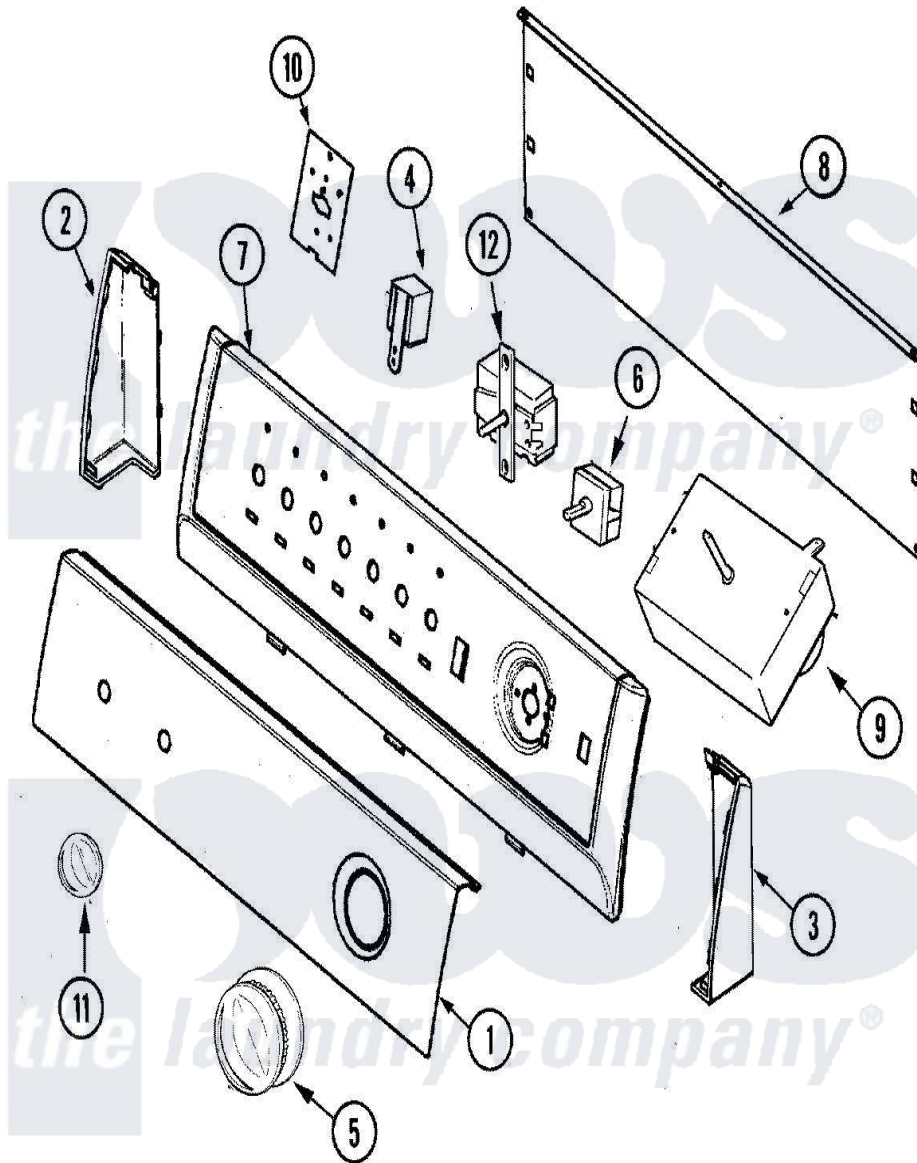

Crosley CDE7500W 02 - CONTROL PANEL

Crosley [Residential Crosley CDE7500W Dryer Parts](#) Parts Diagram 02 - CONTROL PANEL
 Click on the part number to view part

Item	Original Part Number	Replaced By	Status	Part Description
1	31001387			Panel, Control
2	21001546			Endcap, Panel
3	21001547			Endcap, Panel
4	53-1639			Buzzer Assembly
5	31001388			Knob/Skirt, Timer
6	31001190			Switch, Two Position Rotary
7	21001552			Frame , Control Panel
8	21001527			Shield, Rear
9	25-3092	90767		Screw, 8A X 3/8 HeX Washer Head Tapping
"	53-1815	31001513		Timer
"	31001484			Resistor Assembly
10	21001517			Shield, Control
11	21001544			Knob, Selector
12	31001243	31001445		Switch, Temperature
NI	31001488			Harness, Wire
"	21001811		Not Available	MANUAL, USE & CARE