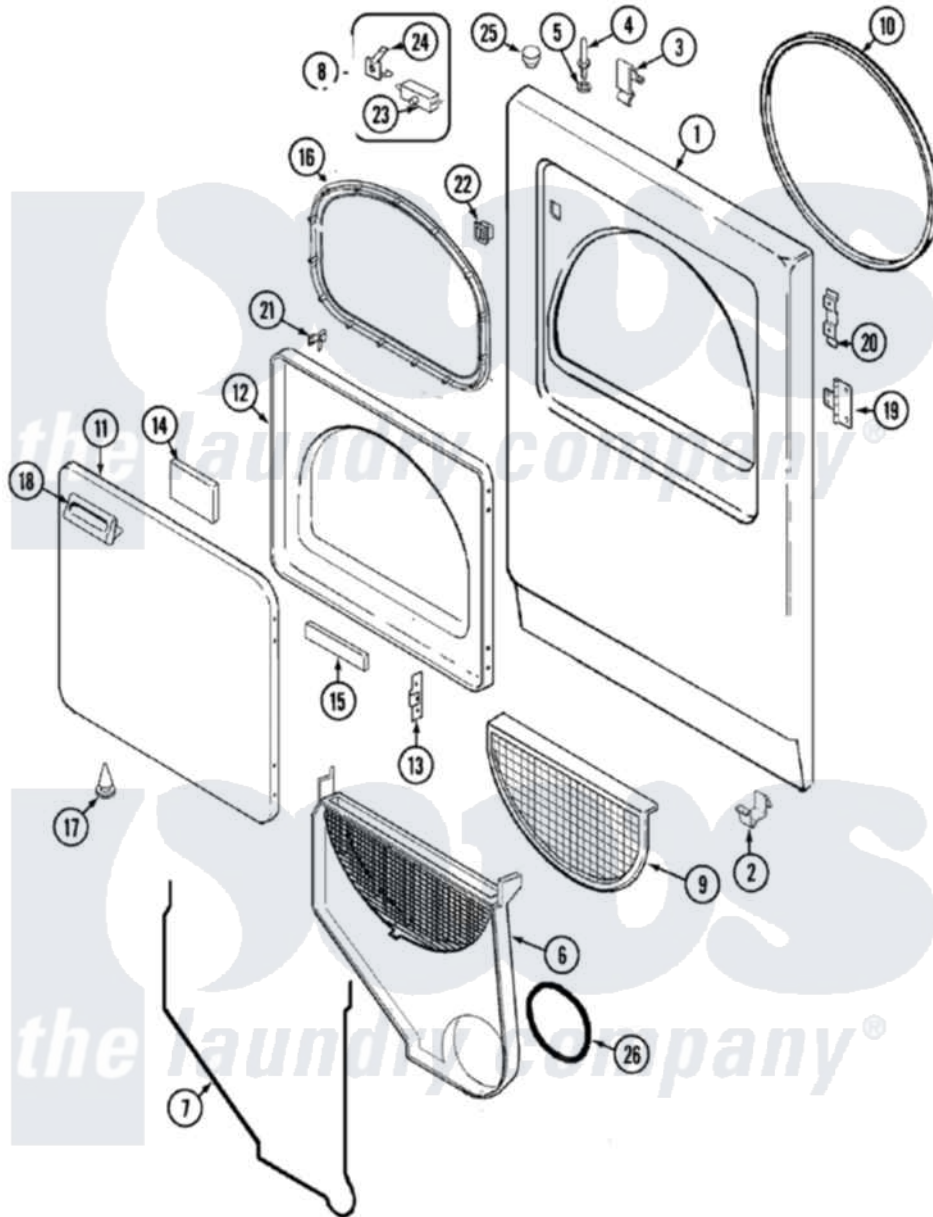

Crosley CDE7500W 03 - DOOR

Crosley Residential Crosley CDE7500W Dryer Parts Parts Diagram 03 - DOOR
 Click on the part number to view part

Item	Original Part Number	Replaced By	Status	Part Description
1	53-0726	31001771		Panel, Front
2	53-0120			Clip, Front Panel
3	25-7220			Clip, Cabinet Top
4	53-0643			Pin, Locator
5	25-0224	3400029		Nut, Adapter Plate
"	53-0200			Sleeve, Locator Pin
6	25-7810	415013-35		Screw
"	12001324			Duct Kit, Collector
7	53-0204			Seal
8	LA-1005			Switch Kit
9	53-0918			Filter, Lint
10	53-0281	31001747		Seal Assembly
11	53-0154			Panel, Outer Door
"	25-7770	3196169		Screw, Element
12	53-0912		Not Available	PANEL, INNER DOOR (WHT)
13	53-0119			Clip, Hinge

14	53-1490		Door Pad
"	21001281		Damper, Sound Pad
15	53-1491		Door Pad
16	53-0648	31001529	Seal, Door
17	25-7889		Plug Button
18	53-0927		Handle, Door
"	25-7810	415013-35	Screw
19	25-7809		Screw, No.6-20 1/2 Flthd Torx
"	53-1492		Hinge, Dryer Door
20	53-0121	Not Available	TWIN NUT
21	LA-1003		Door Catch Kit
"	53-2364	LA-1003	Door Catch Kit
22	53-0187	LA-1003	Door Catch Kit
23	53-0148		Switch, Door
24	63-5990	31001319	Clip, Switch
25	33-2653		Bumper, Cabinet
26	53-0203	12001324	Duct Kit, Collector