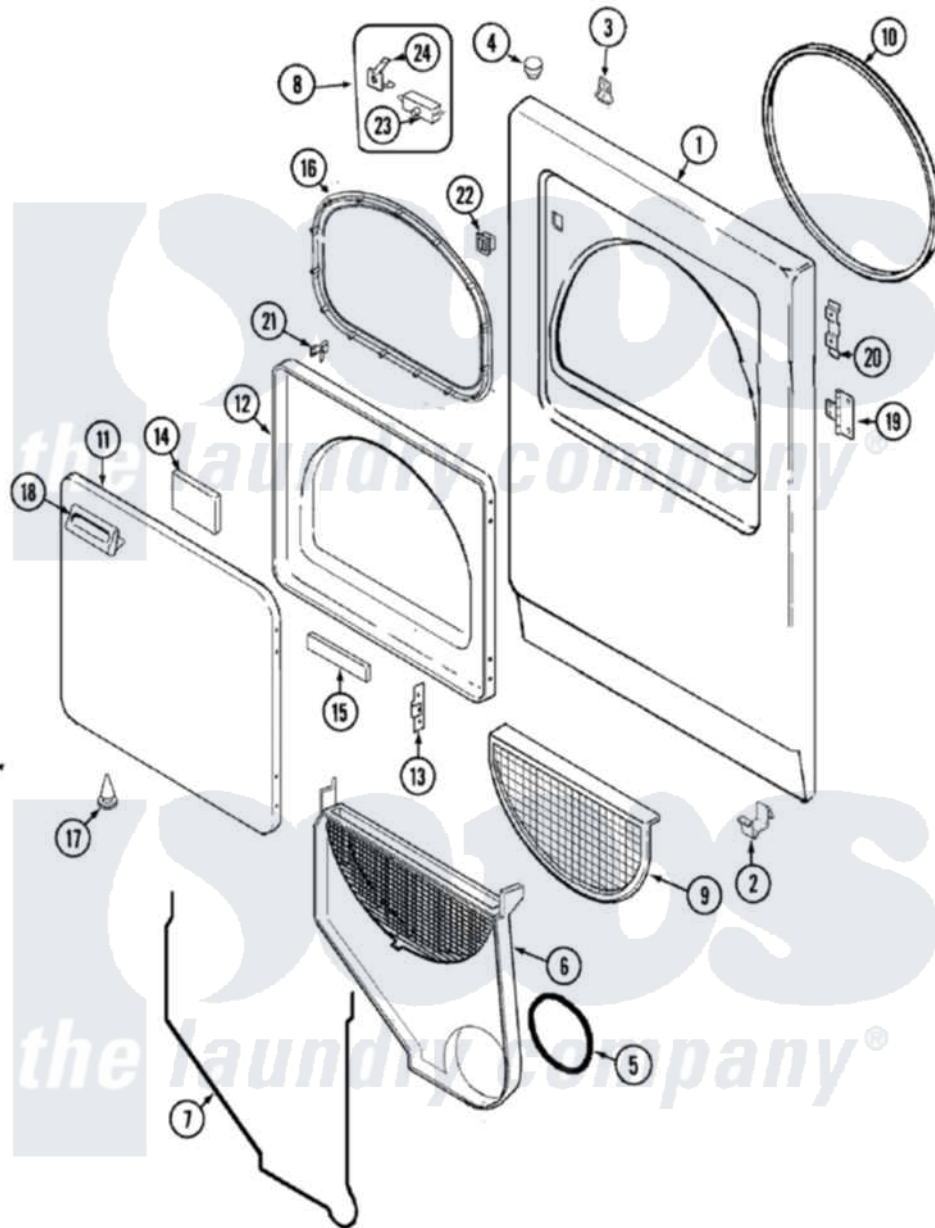

Crosley CDE7500W 04 - DOOR (SERIES 11)

Crosley [Residential Crosley CDE7500W Dryer Parts](#) Parts Diagram 04 - DOOR (SERIES 11)
 Click on the part number to view part

Item	Original Part Number	Replaced By	Status	Part Description
1	53-0726	31001771		Panel, Front
2	53-0120			Clip, Front Panel
3	31001526			Lock, Top
4	33-2653			Bumper, Cabinet
5	53-0203	12001324		Duct Kit, Collector
6	25-7810	415013-35		Screw
"	12001324			Duct Kit, Collector
7	53-0204			Seal
8	LA-1005			Switch Kit
9	53-0918			Filter, Lint
10	53-0281	31001747		Seal Assembly
11	25-7770	3196169		Screw, Element
"	53-0154			Panel, Outer Door
12	53-0912		Not Available	PANEL, INNER DOOR (WHT)
13	53-0119			Clip, Hinge
14	53-1490			Door Pad

15	53-1491		Door Pad
16	53-0648	31001529	Seal, Door
17	25-7889		Plug Button
18	25-7810	415013-35	Screw
"	53-0927		Handle, Door
19	25-7809		Screw, No.6-20 1/2 Flthd Torx
"	53-1492		Hinge, Dryer Door
20	53-0121	Not Available	TWIN NUT
21	53-2364	LA-1003	Door Catch Kit
22	53-0187	LA-1003	Door Catch Kit
23	53-0147	53-0148	Switch, Door
24	63-5990	31001319	Clip, Switch