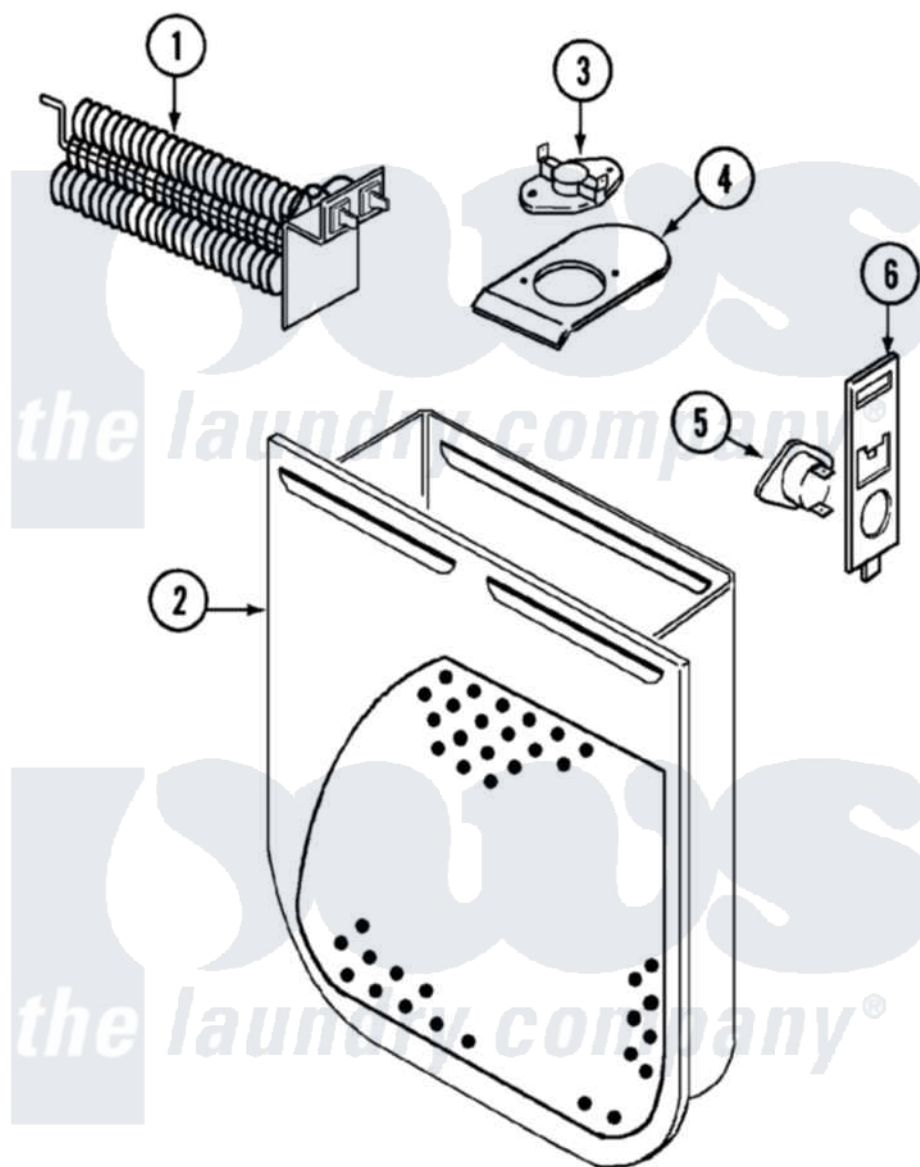

# Crosley CDE7500W 05 - HEATER

Crosley Residential Crosley CDE7500W Dryer Parts Parts Diagram 05 - HEATER  
 Click on the part number to view part

Item	Original Part Number	Replaced By	Status	Part Description
1	53-1641	<a href="#">LA-1044</a>		Element
"	<a href="#">25-7863</a>			Screw
2	<a href="#">53-1232</a>			Heater Housing Assembly
3	<a href="#">53-0771</a>			Thermostat, Hi-Limit
"	<a href="#">212951</a>			Screw, No.6-32 X 1/4 Inch
4	Y700502	<a href="#">W10116760</a>		Screw
"	<a href="#">53-0285</a>			Bracket, Thermostat
5	<a href="#">LA-1053</a>			Fuse Kit, Thermal
6	<a href="#">53-1181</a>			Bracket, Thermal Fuse