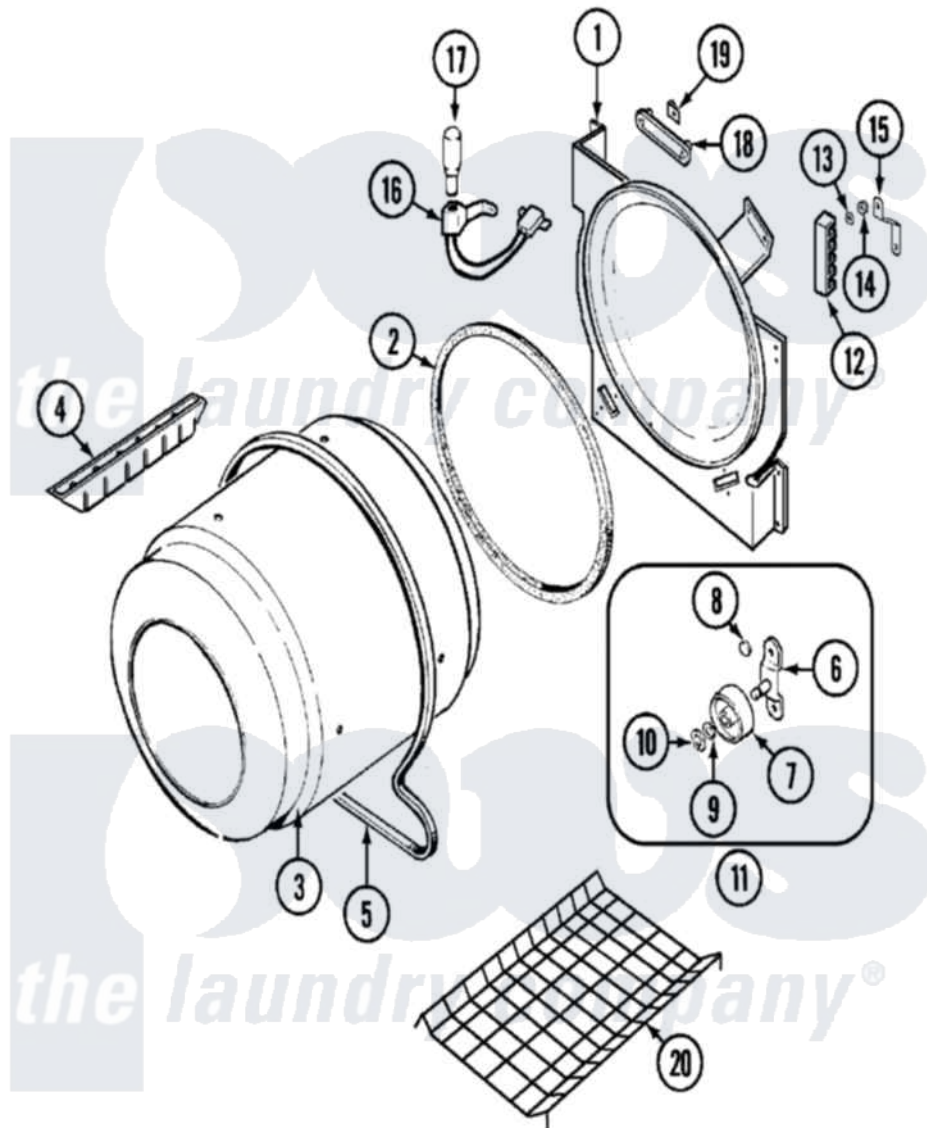

Crosley CDE7500W 07 - TUMBLER

Crosley Residential Crosley CDE7500W Dryer Parts Parts Diagram 07 - TUMBLER
 Click on the part number to view part

Item	Original Part Number	Replaced By	Status	Part Description
1	25-7733	681414		Screw, 10AB X 1/2
"	LA-1054			Dryer Bulkhead Kit
2	53-0281	31001747		Seal Assembly
3	53-1250			Cylinder
4	25-7759	3196164		Screw
"	Y02100002		Not Available	BAFFLE (WHT)
5	31531589	341241		Belt
6	25-7101	3351614		Screw, Gearcase Cover Mounting
"	53-0197			Support Assembly-Cylinder Rear
7	31001096			Roller
8	25-7813			Spacer
9	25-7814			Washer
10	25-7854			Ring, Retaining
11	LA-1008			Rr Roller Kit
12	53-1518			Block, Terminal

"	25-7952	3400074	Screw
13	25-3122		Washer, Flat
14	25-7808	21001837	Nut, Lock W/Nylon Insert
"	25-0027	112432	Nut
15	53-0965	Not Available	STRAP, GROUND
16	53-1580		Receptacle Assembly
"	25-3457		Screw, Sems
17	53-0570	A3167501	Lamp Oven, Int.
18	53-0174		Lens, Bulb
19	25-3562	3195558	Nut
20	21001495		Rack, Drying