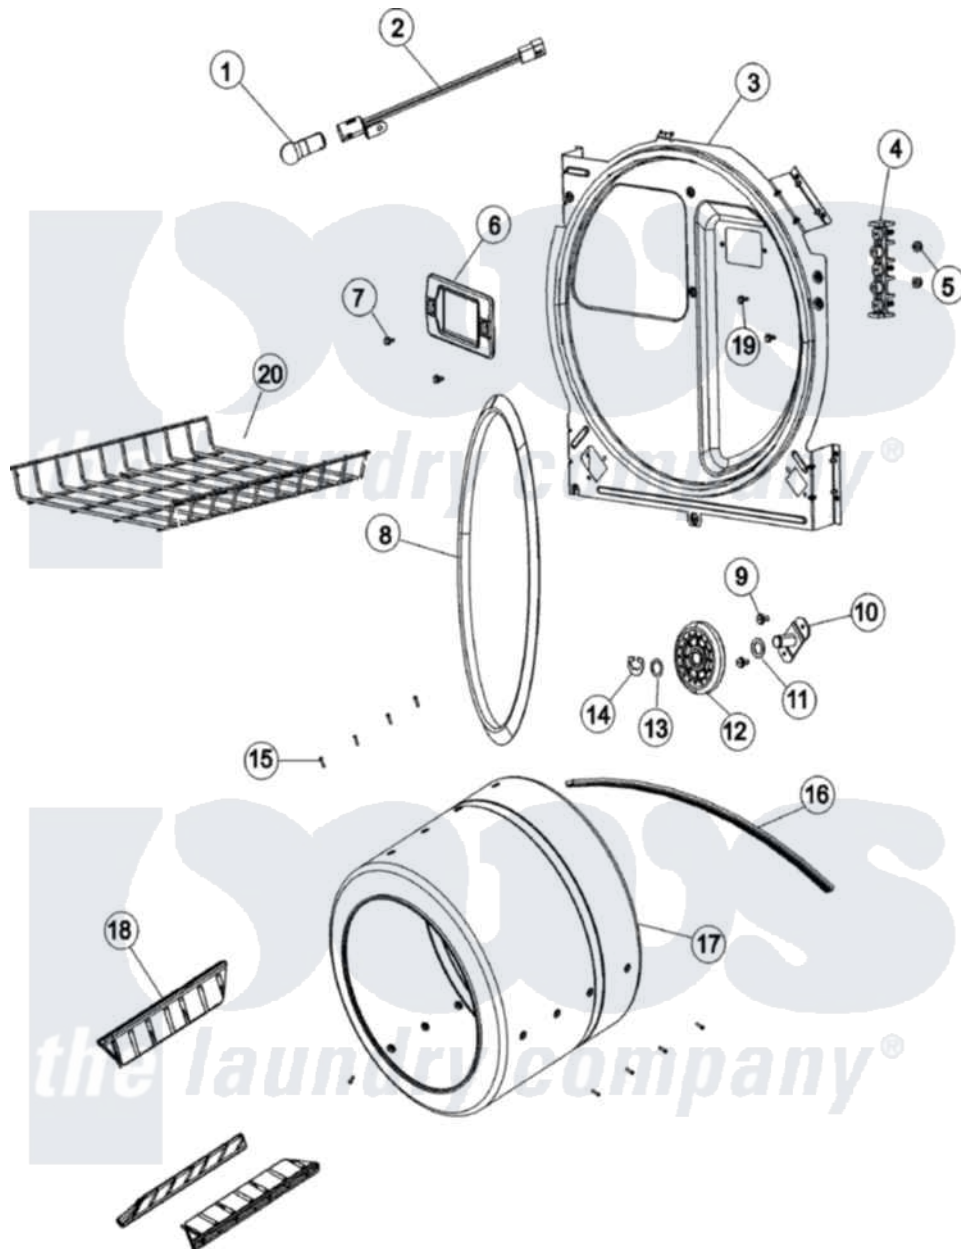

Crosley CDE7500W 08 - TUMBLER (SERIES 12)

Crosley Residential Crosley CDE7500W Dryer Parts Parts Diagram 08 - TUMBLER (SERIES 12)
 Click on the part number to view part

Item	Original Part Number	Replaced By	Status	Part Description
1	31001575			Bulb, Cylinder Light
2	31001579		Not Available	RECEPTACLE ASM, CYLINDER LIGHT
3	31001581			Bulkhead With Seal
4	53-1518			Block, Terminal
5	25-3122			Washer, Flat
"	25-0027	112432		Nut
6	31001585		Not Available	LENS, CYLINDER LIGHT
7	31001580	313806		Screw
8	31001548	31001747		Seal Assembly
9	25-7101	3351614		Screw, Gearcase Cover Mounting
10	53-0197			Support Assembly-Cylinder Rear
11	31001583			Spacer, Roller
12	31001096			Roller
13	25-7814			Washer

14	25-7854		Ring, Retaining
15	25-7759	3196164	Screw
16	31531589	341241	Belt
17	53-1250		Cylinder
18	53-1249	Not Available	BAFFLE, WHITE
19	25-7952	3400074	Screw
20	21001495		Rack, Drying