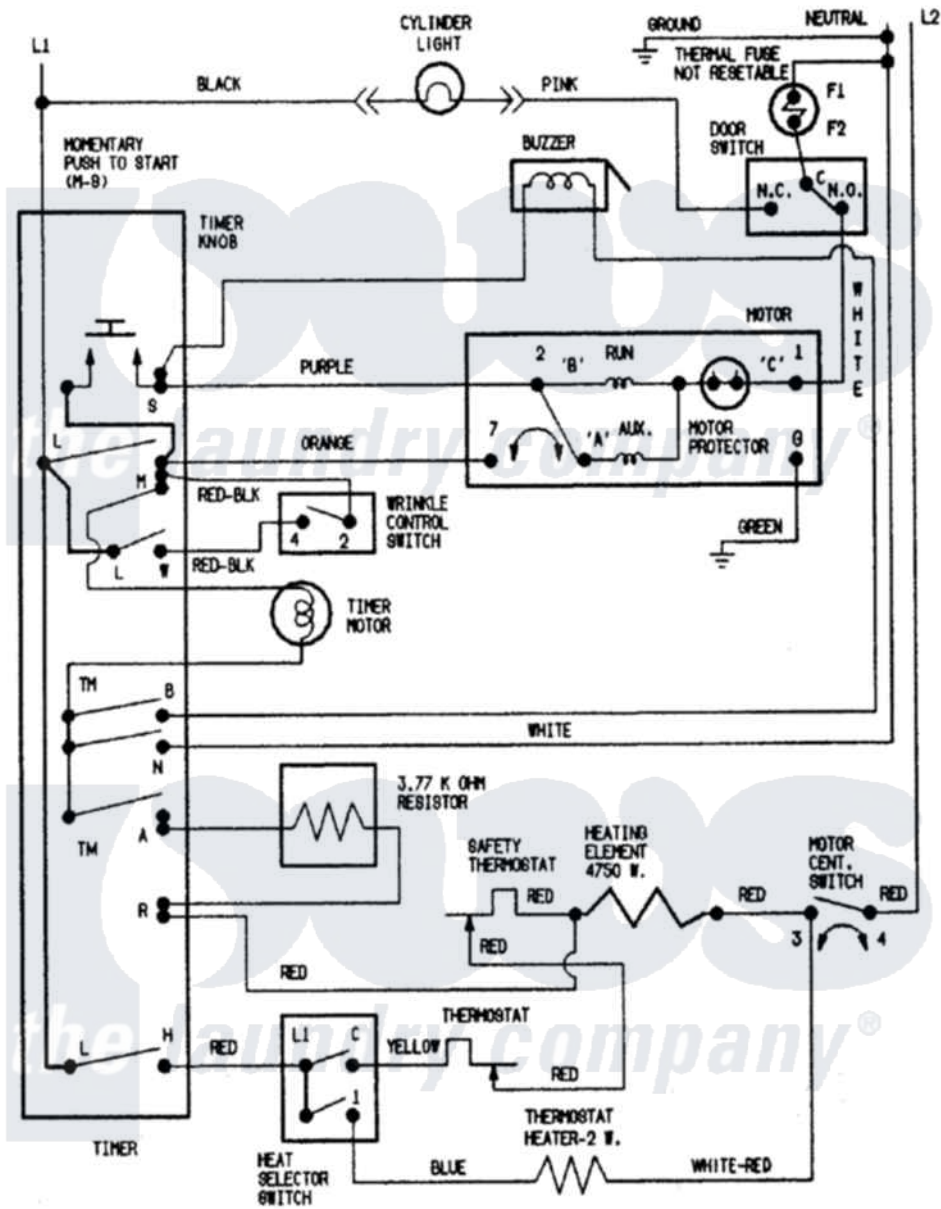

Crosley CDE7500W 09 - WIRING INFORMATION

Crosley Residential Crosley CDE7500W Dryer Parts Parts Diagram 09 - WIRING INFORMATION
 Click on the part number to view part

Item	Original Part Number	Replaced By	Status	Part Description
NI	15002549		Not Available	WIRING INFORMATION