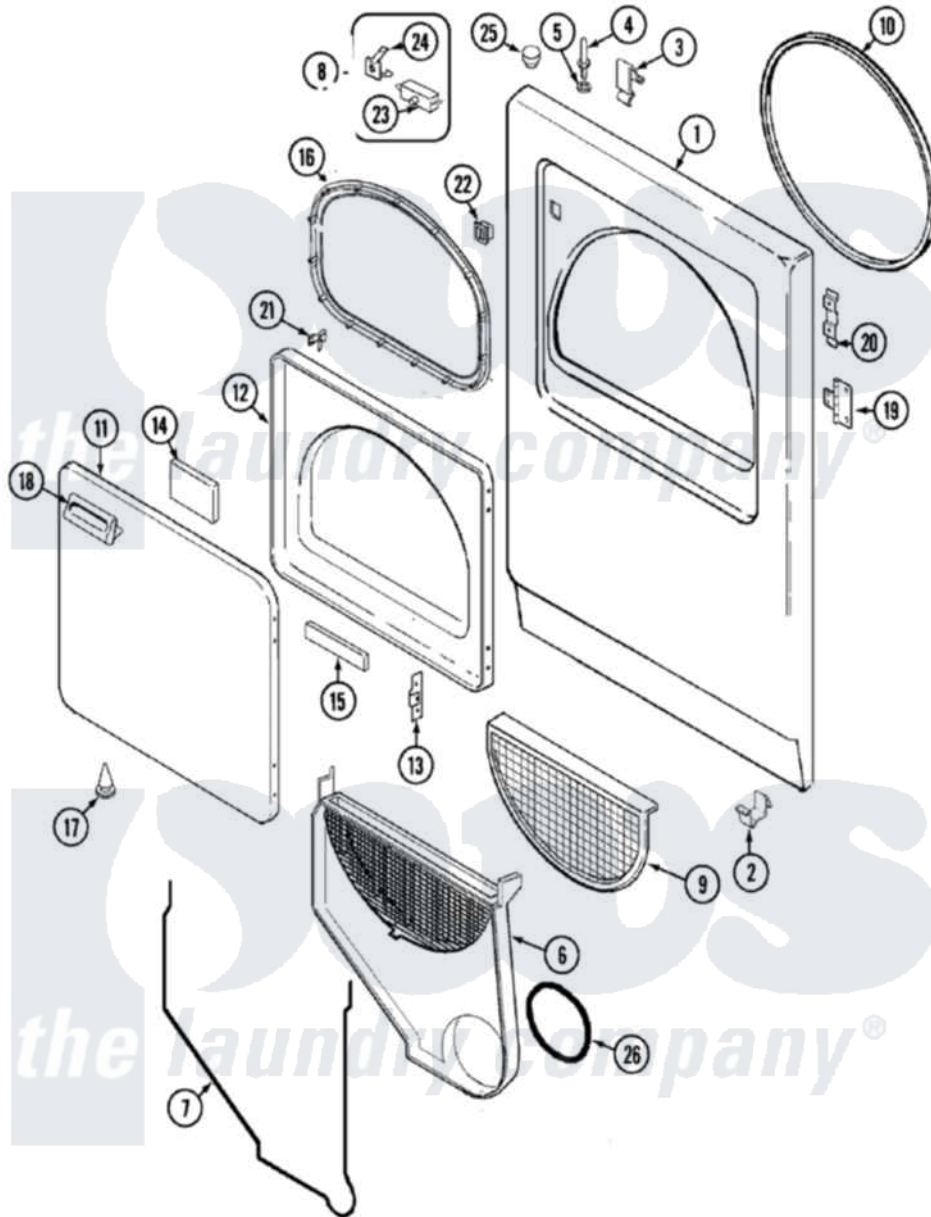

# Crosley CDE8000A 01 - DOOR

Crosley Residential Crosley CDE8000A Dryer Parts Parts Diagram 01 - DOOR  
 Click on the part number to view part

Item	Original Part Number	Replaced By	Status	Part Description
1	12001210		Not Available	KIT, FRONT PANEL (ALM)
2	<a href="#">53-0120</a>			Clip, Front Panel
3	<a href="#">25-7220</a>			Clip, Cabinet Top
4	<a href="#">53-0643</a>			Pin, Locator
5	<a href="#">53-0200</a>			Sleeve, Locator Pin
"	25-0224	<a href="#">3400029</a>		Nut, Adapter Plate
6	25-7810	<a href="#">415013-35</a>		Screw
"	<a href="#">12001324</a>			Duct Kit, Collector
7	<a href="#">53-0204</a>			Seal
8	<a href="#">LA-1005</a>			Switch Kit
9	<a href="#">53-0918</a>			Filter, Lint
10	53-0281	<a href="#">31001747</a>		Seal Assembly
11	<a href="#">53-0154-24</a>			Panel, Outer Door
"	25-7770	<a href="#">3196169</a>		Screw, Element
12	53-0912-24		Not Available	PANEL, INNER DOOR (ALM)
13	<a href="#">53-0119</a>			Clip, Hinge

14	<a href="#">53-1490</a>		Door Pad
"	<a href="#">21001281</a>		Damper, Sound Pad
15	<a href="#">53-1491</a>		Door Pad
16	53-0648	<a href="#">31001529</a>	Seal, Door
17	<a href="#">25-7889</a>		Plug Button
18	25-7810	<a href="#">415013-35</a>	Screw
"	31001115	<a href="#">31001482</a>	Handle, Door
19	<a href="#">25-7809</a>		Screw, No.6-20 1/2 Flthd Torx
"	<a href="#">53-1492</a>		Hinge, Dryer Door
20	53-0121	Not Available	TWIN NUT
21	53-2364	<a href="#">LA-1003</a>	Door Catch Kit
"	<a href="#">LA-1003</a>		Door Catch Kit
22	53-0187	<a href="#">LA-1003</a>	Door Catch Kit
23	<a href="#">53-0148</a>		Switch, Door
24	63-5990	<a href="#">31001319</a>	Clip, Switch
25	<a href="#">33-2653</a>		Bumper, Cabinet
26	53-0203	<a href="#">12001324</a>	Duct Kit, Collector