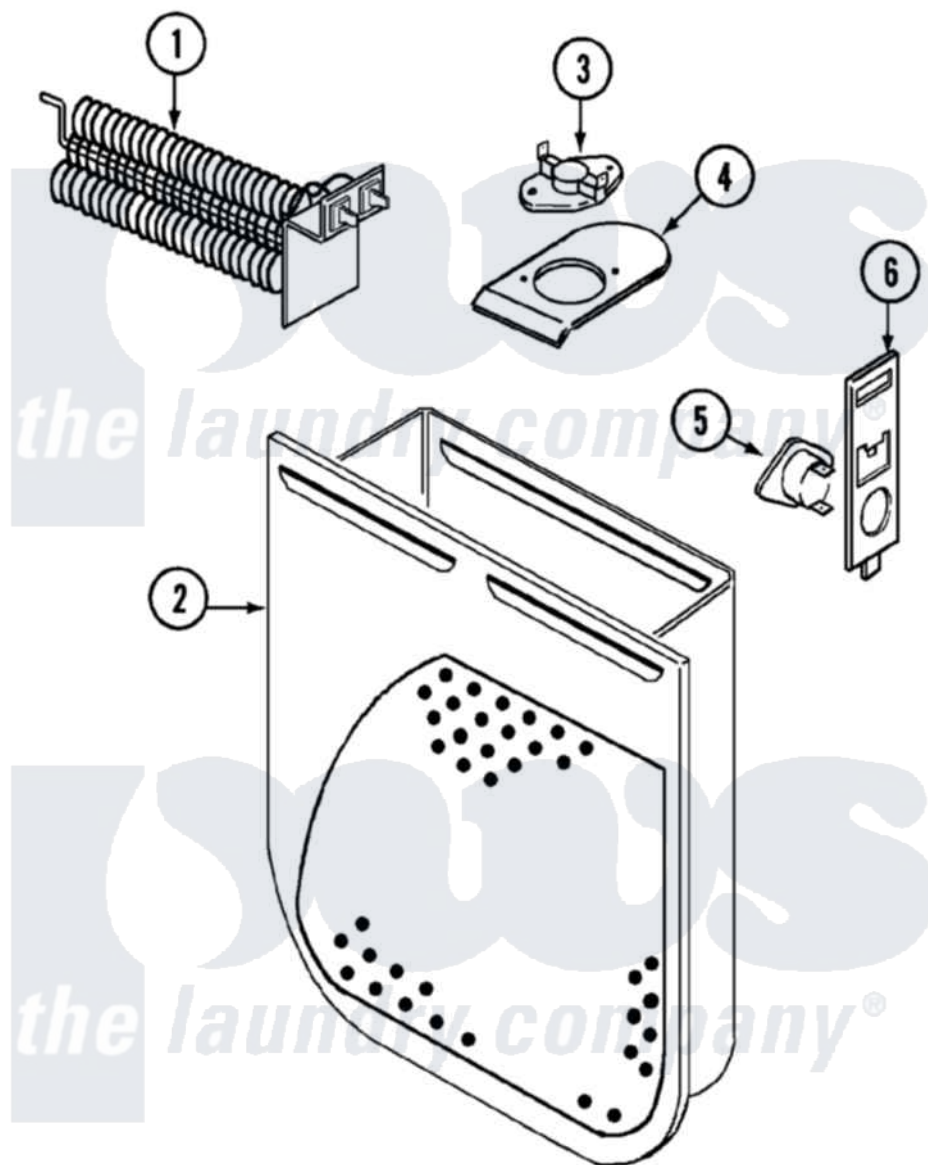

# Crosley CDE8000A 02 - HEATER

Crosley [Residential Crosley CDE8000A Dryer Parts](#) Parts Diagram 02 - HEATER  
 Click on the part number to view part

Item	Original Part Number	Replaced By	Status	Part Description
1	53-1641	<a href="#">LA-1044</a>		Element
"	<a href="#">25-7863</a>			Screw
2	<a href="#">53-1232</a>			Heater Housing Assembly
3	<a href="#">53-0771</a>			Thermostat, Hi-Limit
"	25-3083	<a href="#">212951</a>		Screw, No.6-32 X 1/4 Inch
4	<a href="#">53-0285</a>			Bracket, Thermostat
"	25-7741	<a href="#">W10116760</a>		Screw
5	<a href="#">LA-1053</a>			Fuse Kit, Thermal
6	<a href="#">53-1181</a>			Bracket, Thermal Fuse