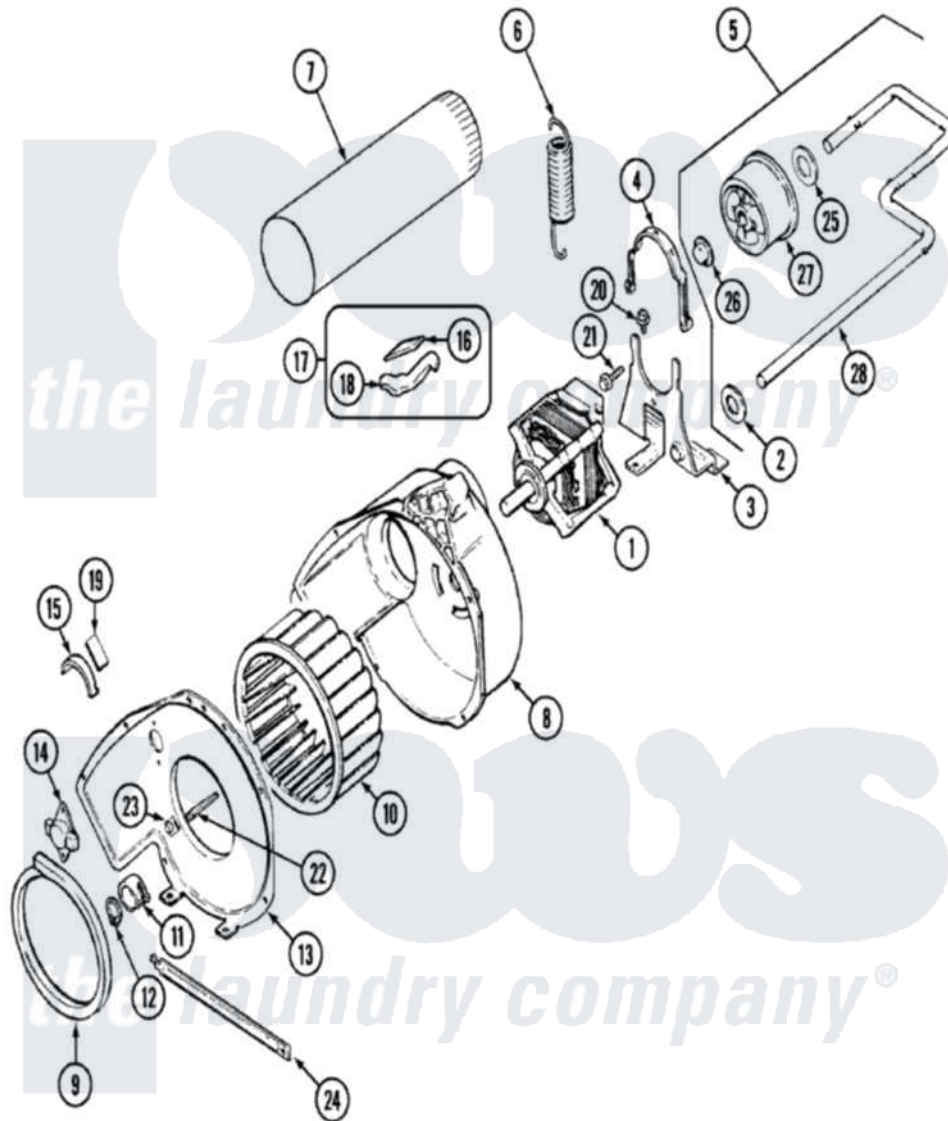

Crosley CDE8000A 03 - MOTOR & DRIVE

Crosley [Residential Crosley CDE8000A Dryer Parts](#) Parts Diagram 03 - MOTOR & DRIVE
 Click on the part number to view part

Item	Original Part Number	Replaced By	Status	Part Description
1	31001316	W10410996		Motor-Drve
"	53-0932	31001535		Pulley, Motor
2	25-7815			Washer
3	25-7732	681414		Screw, 10AB X 1/2
"	53-1932	31001570		Bracket, Motor
4	53-0214	660658		Clamp, Motor Mounting 343481 685441
5	53-2287			Idler Assembly
6	53-2209	31001465		Spring, Idler
7	25-2134	W10116760		Screw
"	53-0134			Duct, Exhaust
8	53-1801			Housing, Blower
9	53-0203	12001324		Duct Kit, Collector
10	31001317			Wheel, Blower
11	25-7823	312967		Clamp, Blower Housing
12	25-7855			Ring, Retaining
13	25-7435	33002917		Screw, No.10-16

"	53-1934		Cover, Blower Housing
14	31001192		Thermostat, Control
"	25-2134	W10116760	Screw
15	53-2273	31001470	Glide, Tumbler
16	53-0724	31001356	Pad, Glide
17	LA-1006		Glide Kit, Tumbler
18	53-2272	31001469	Glide, Tumbler
19	53-1684	31001356	Pad, Glide
20	25-7963	31001571	Screw, 10-24 x 0700 Hxwshrd Ty
21	25-7674		Screw
22	53-1026		Guide, Vane Inlet
23	25-3457		Screw, Sems
24	53-1625		Brace, Tumbler Support
25	25-7815		Washer
26	25-7957		Pushnut
27	53-1628	31001344	Pulley, Idler
28	53-2250	53-2287	Idler Assembly