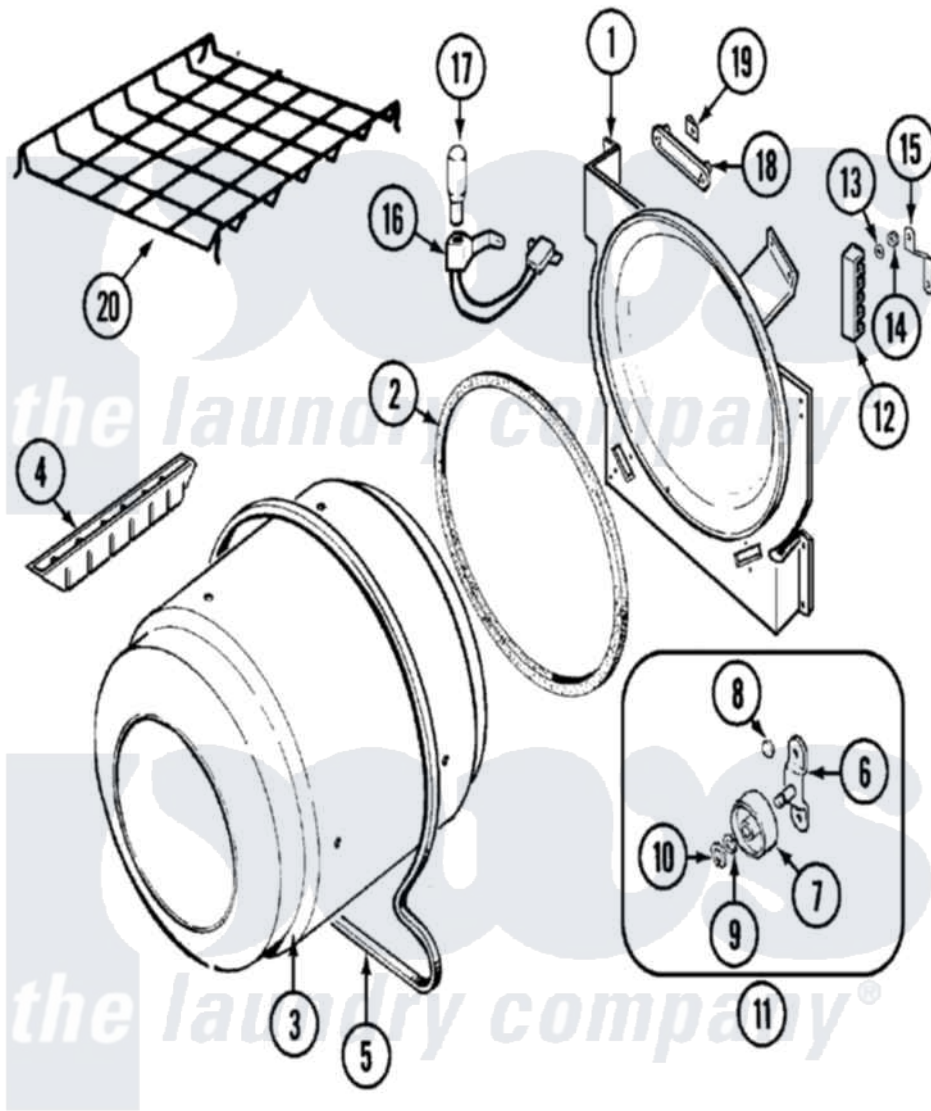

Crosley CDE8000A 04 - TUMBLER

Crosley [Residential Crosley CDE8000A Dryer Parts](#) Parts Diagram 04 - TUMBLER
 Click on the part number to view part

Item	Original Part Number	Replaced By	Status	Part Description
1	25-7733	681414		Screw, 10AB X 1/2
"	LA-1054			Dryer Bulkhead Kit
2	53-0281	31001747		Seal Assembly
3	53-1250			Cylinder
4	25-7759	3196164		Screw
"	Y02100002		Not Available	BAFFLE (WHT)
5	31531589	341241		Belt
6	25-7101	3351614		Screw, Gearcase Cover Mounting
"	53-0197			Support Assembly-Cylinder Rear
7	31001096			Roller
8	25-7813			Spacer
9	25-7814			Washer
10	25-7854			Ring, Retaining
11	LA-1008			Rr Roller Kit
12	53-1518			Block, Terminal

"	25-7952	3400074	Screw
13	25-3122		Washer, Flat
14	25-7808	21001837	Nut, Lock W/Nylon Insert
"	25-0027	112432	Nut
15	53-0965		Not Available
			STRAP, GROUND
16	53-1580		Receptacle Assembly
"	25-3457		Screw, Sems
17	53-0570	A3167501	Lamp Oven, Int.
18	53-0174		Lens, Bulb
19	25-3562	3195558	Nut
20	21001495		Rack, Drying