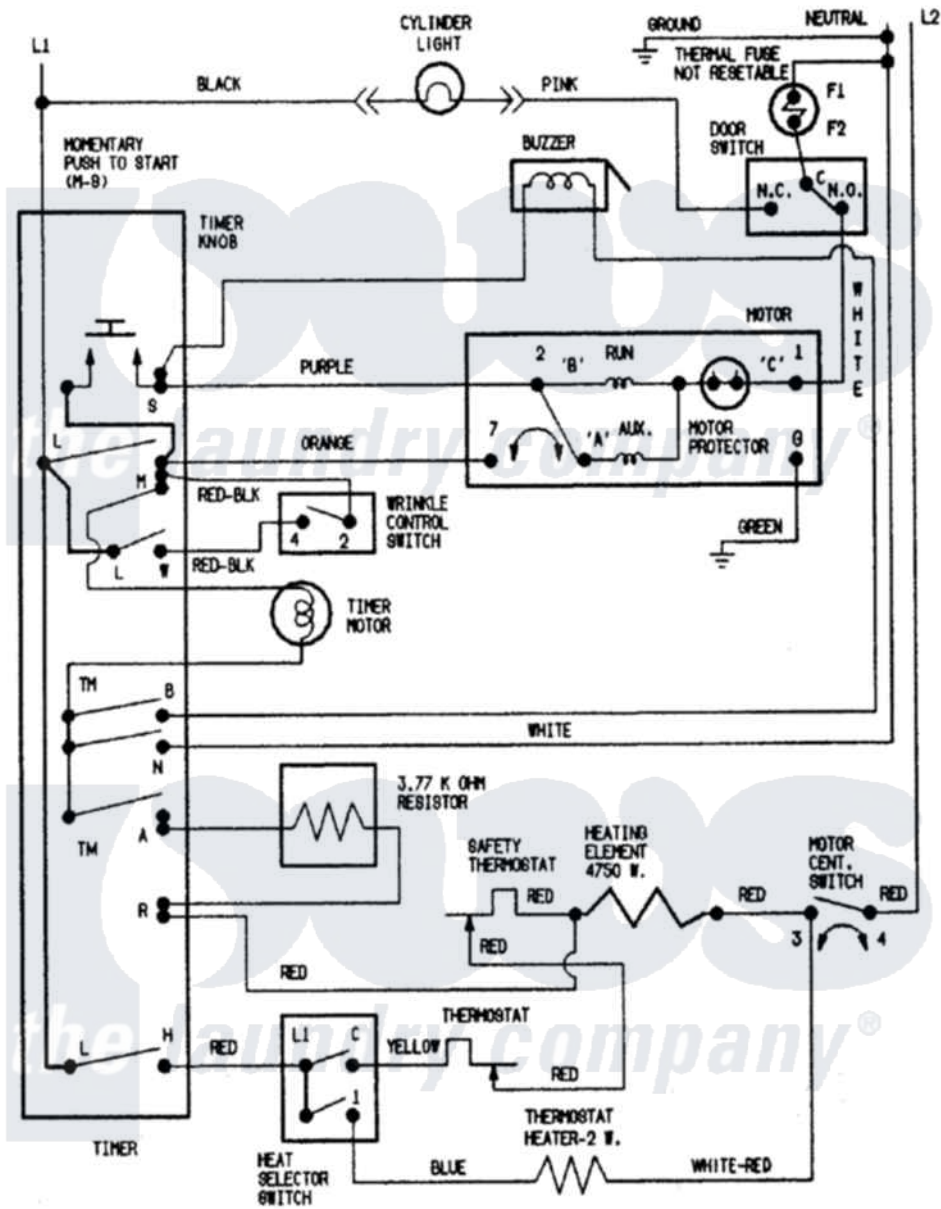

Crosley CDE8000A 05 - WIRING INFORMATION

Crosley Residential Crosley CDE8000A Dryer Parts Parts Diagram 05 - WIRING INFORMATION
 Click on the part number to view part

Item	Original Part Number	Replaced By	Status	Part Description
NI	15002549		Not Available	WIRING INFORMATION