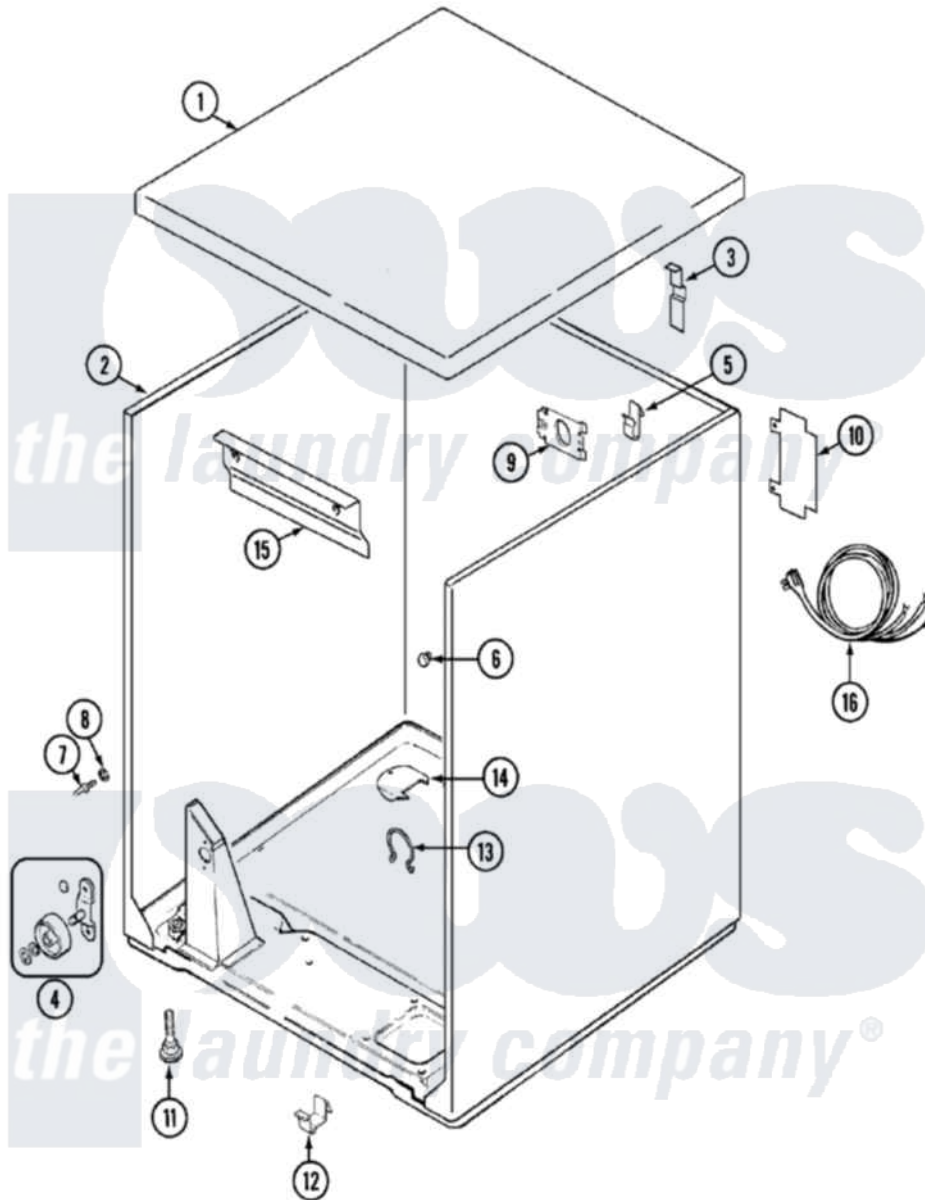

# Crosley CDE8000AZW 01 - CABINET

Crosley [Residential Crosley CDE8000AZW Dryer Parts](#) Parts Diagram 01 - CABINET  
 Click on the part number to view part

Item	Original Part Number	Replaced By	Status	Part Description
1	<a href="#">31001423</a>			Top, Cabinet
2	53-2559	<a href="#">31001714</a>		Cabinet And Base Assembly
3	<a href="#">63-5712</a>			Hinge, Cabinet Top
"	25-3092	<a href="#">90767</a>		Screw, 8A X 3/8 HeX Washer Head Tapping
4	LA-1007	<a href="#">12002126</a>		Reinforcement Brace/Glide Kit
"	<a href="#">LA-1008</a>			Rr Roller Kit
5	<a href="#">25-3034</a>			Clip, Wiring
6	<a href="#">33-2653</a>			Bumper, Cabinet
7	<a href="#">53-0643</a>			Pin, Locator
8	<a href="#">53-0200</a>			Sleeve, Locator Pin
"	25-0224	<a href="#">3400029</a>		Nut, Adapter Plate
10	<a href="#">53-0284</a>			Cover, Terminal
"	25-7857	<a href="#">90767</a>		Screw, 8A X 3/8 HeX Washer Head Tapping
11	63-5519		Not Available	LEG, LEVELING
12	<a href="#">53-0120</a>			Clip, Front Panel

13	25-7027	<a href="#">16515</a>	Clip
14	25-7741	<a href="#">W10116760</a>	Screw
"	<a href="#">53-1921</a>		Shield, Wiring
15	<a href="#">25-3457</a>		Screw, Sems
"	<a href="#">53-0133</a>		Shield, Heat