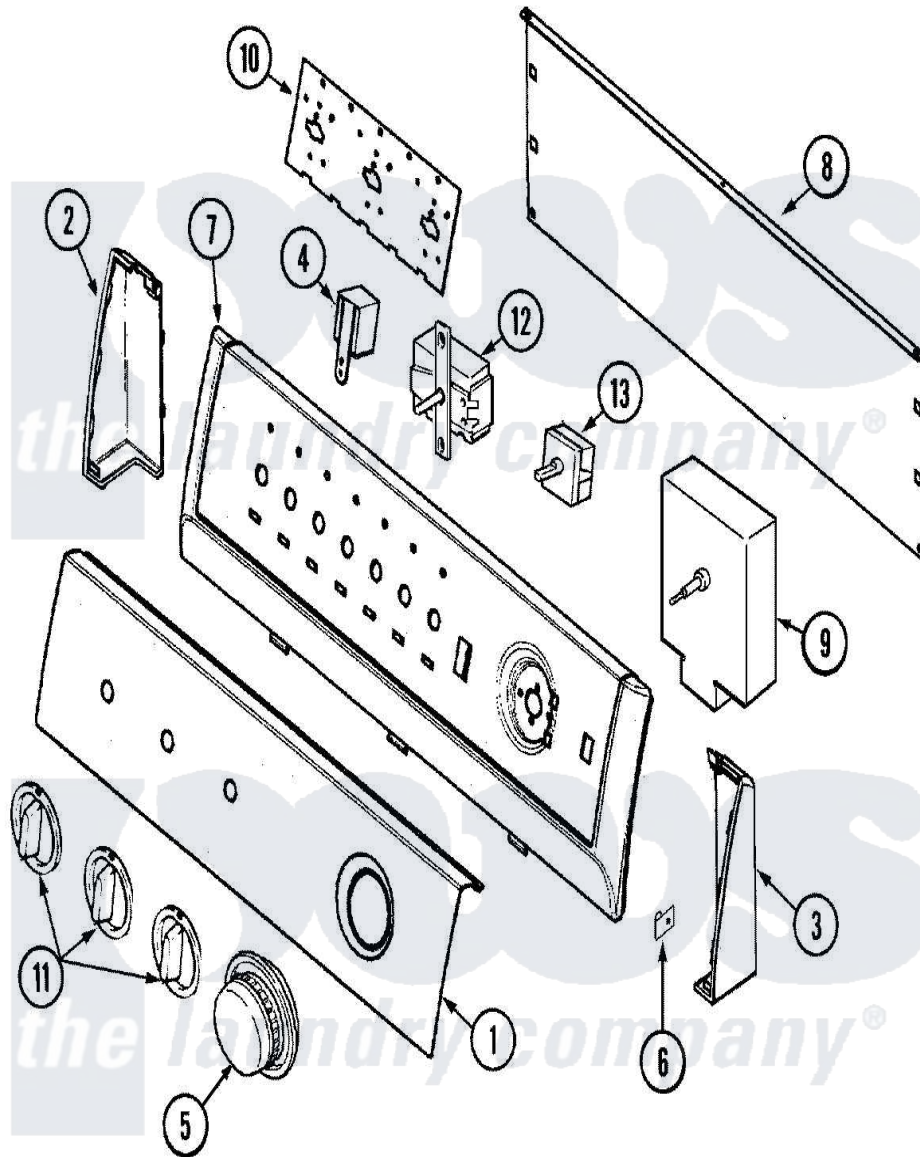

Crosley CDE8000AZW 02 - CONTROL PANEL

Crosley [Residential Crosley CDE8000AZW Dryer Parts](#) Parts Diagram 02 - CONTROL PANEL
 Click on the part number to view part

Item	Original Part Number	Replaced By	Status	Part Description
1	31001386			Panel, Control
2	21001546			Endcap, Panel
"	25-3092	90767		Screw, 8A X 3/8 HeX Washer Head Tapping
3	21001547			Endcap, Panel
"	25-3092	90767		Screw, 8A X 3/8 HeX Washer Head Tapping
4	31001397			Buzzer
5	31001385	37001184		Timer Knob And Skirt Assembly
6	25-7851			Speedclip, End Cap To Top
7	21001552			Frame , Control Panel
8	25-3092	90767		Screw, 8A X 3/8 HeX Washer Head Tapping
"	21001527			Shield, Rear
"	25-3457			Screw, Sems
9	63-6743	31001484		Resistor Assembly
"	25-3092	90767		Screw, 8A X 3/8 HeX Washer

	25-3092	90767		Head Tapping
"	53-1815	31001513		Timer
10	31001193			Pad, Shield
"	21001603			Shield, Control
"	53-2504	31001193		Pad, Shield
11	21001544			Knob, Selector
12	25-3092	90767		Screw, 8A X 3/8 HeX Washer Head Tapping
"	31001243	31001445		Switch, Temperature
13	31001190			Switch, Two Position Rotary
NI	31001421		Not Available	MANUAL, USE & CARE (FRCH)
"	31001460		Not Available	MANUAL, USE & CARE (SPAN)
"	31001474			Manual, Use And Care