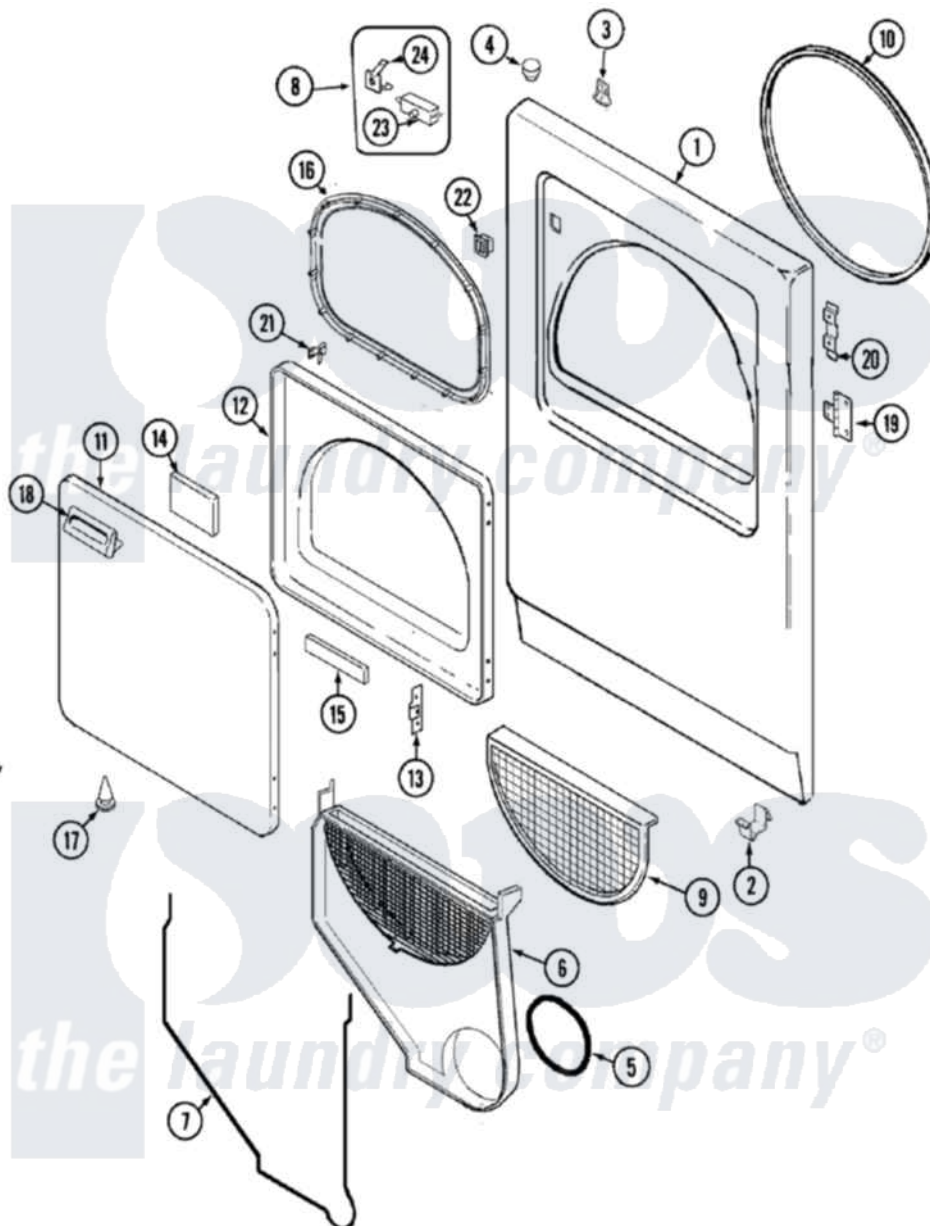

# Crosley CDE8000AZW 03 - DOOR (SERIES 11)

Crosley [Residential Crosley CDE8000AZW Dryer Parts](#) Parts Diagram 03 - DOOR (SERIES 11)  
 Click on the part number to view part

Item	Original Part Number	Replaced By	Status	Part Description
1	53-0726	<a href="#">31001771</a>		Panel, Front
2	<a href="#">53-0120</a>			Clip, Front Panel
3	<a href="#">31001526</a>			Lock, Top
4	<a href="#">33-2653</a>			Bumper, Cabinet
5	53-0203	<a href="#">12001324</a>		Duct Kit, Collector
6	25-7810	<a href="#">415013-35</a>		Screw
"	<a href="#">12001324</a>			Duct Kit, Collector
7	<a href="#">53-0204</a>			Seal
8	<a href="#">LA-1005</a>			Switch Kit
9	<a href="#">53-0918</a>			Filter, Lint
10	53-0281	<a href="#">31001747</a>		Seal Assembly
11	25-7770	<a href="#">3196169</a>		Screw, Element
"	<a href="#">53-0154</a>			Panel, Outer Door
12	53-0912		Not Available	PANEL, INNER DOOR (WHT)
13	<a href="#">53-0119</a>			Clip, Hinge
14	<a href="#">53-1490</a>			Door Pad

15	<a href="#">53-1491</a>		Door Pad
16	53-0648	<a href="#">31001529</a>	Seal, Door
17	<a href="#">25-7889</a>		Plug Button
18	25-7810	<a href="#">415013-35</a>	Screw
"	<a href="#">53-0927</a>		Handle, Door
19	<a href="#">25-7809</a>		Screw, No.6-20 1/2 Flthd Torx
"	<a href="#">53-1492</a>		Hinge, Dryer Door
20	53-0121	Not Available	TWIN NUT
21	53-2364	<a href="#">LA-1003</a>	Door Catch Kit
22	53-0187	<a href="#">LA-1003</a>	Door Catch Kit
23	53-0147	<a href="#">53-0148</a>	Switch, Door
24	63-5990	<a href="#">31001319</a>	Clip, Switch