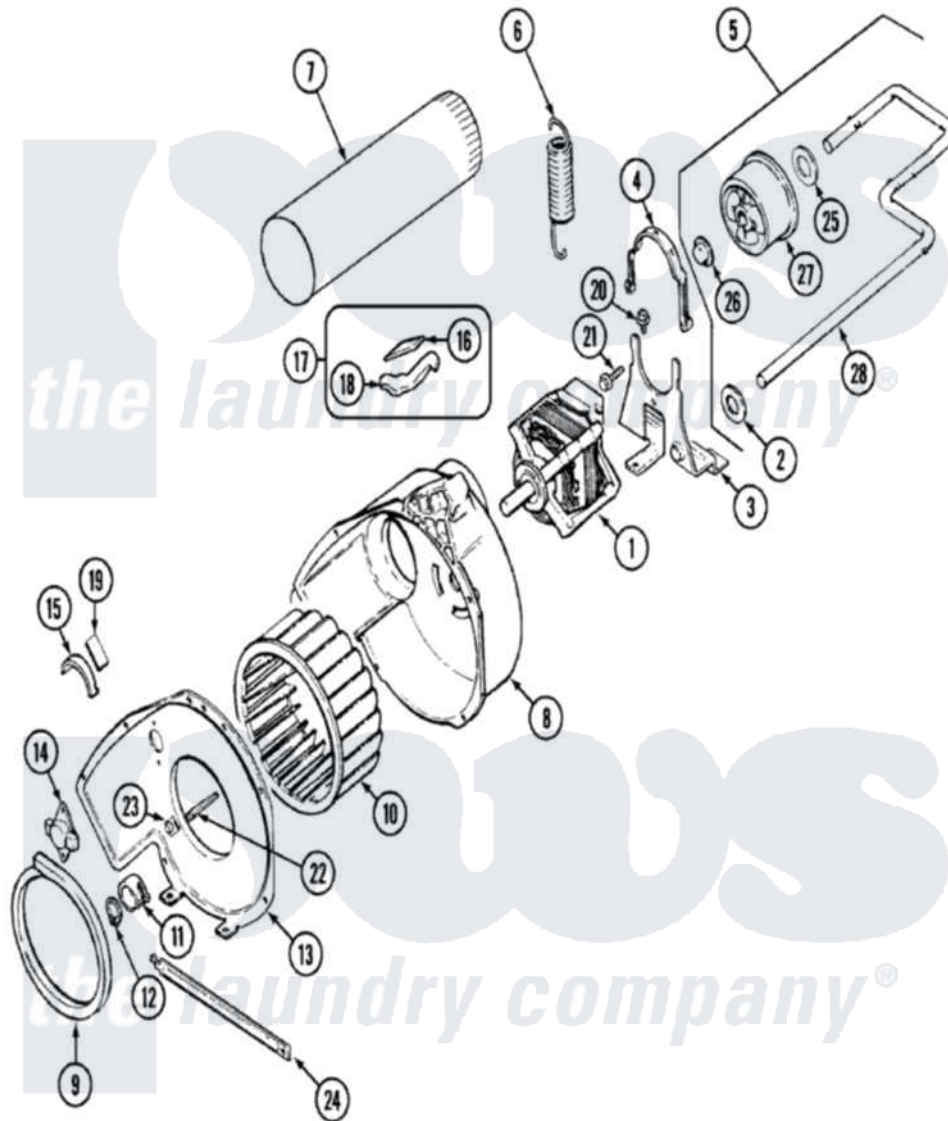

Crosley CDE8000AZW 05 - MOTOR & DRIVE

Crosley Residential Crosley CDE8000AZW Dryer Parts Parts Diagram 05 - MOTOR & DRIVE
 Click on the part number to view part

Item	Original Part Number	Replaced By	Status	Part Description
1	31001316	W10410996		Motor-Drve
"	53-0932	31001535		Pulley, Motor
2	25-7815			Washer
3	25-7732	681414		Screw, 10AB X 1/2
"	53-1932	31001570		Bracket, Motor
4	53-0214	660658		Clamp, Motor Mounting 343481 685441
5	53-2287			Idler Assembly
6	53-2209	31001465		Spring, Idler
7	25-2134	W10116760		Screw
"	53-0134			Duct, Exhaust
8	53-1801			Housing, Blower
9	53-0203	12001324		Duct Kit, Collector
10	31001317			Wheel, Blower
11	25-7823	312967		Clamp, Blower Housing
12	25-7855			Ring, Retaining
13	25-7435	33002917		Screw, No.10-16

"	53-1934		Cover, Blower Housing
14	31001192		Thermostat, Control
"	25-2134	W10116760	Screw
15	53-2273	31001470	Glide, Tumbler
16	53-0724	31001356	Pad, Glide
17	LA-1006		Glide Kit, Tumbler
18	53-2272	31001469	Glide, Tumbler
19	53-1684	31001356	Pad, Glide
20	25-7963	31001571	Screw, 10-24 x 0700 Hxwshrd Ty
21	25-7674		Screw
22	53-1026		Guide, Vane Inlet
23	25-3457		Screw, Sems
24	53-1625		Brace, Tumbler Support
25	25-7815		Washer
26	25-7957		Pushnut
27	53-1628	31001344	Pulley, Idler
28	53-2250	53-2287	Idler Assembly