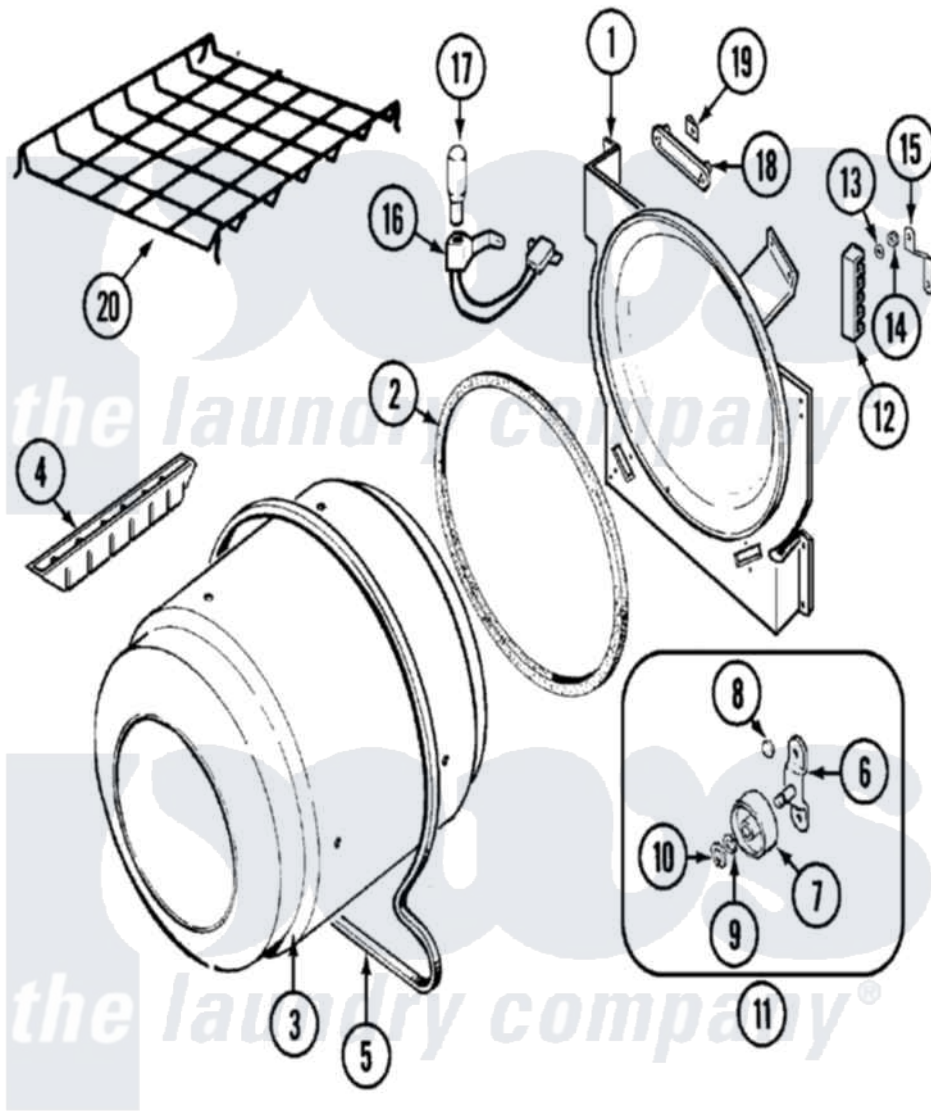

Crosley CDE8000AZW 06 - TUMBLER

Crosley [Residential Crosley CDE8000AZW Dryer Parts](#) Parts Diagram 06 - TUMBLER
 Click on the part number to view part

Item	Original Part Number	Replaced By	Status	Part Description
1	25-7733	681414		Screw, 10AB X 1/2
"	LA-1054			Dryer Bulkhead Kit
2	53-0281	31001747		Seal Assembly
3	53-1250			Cylinder
4	25-7759	3196164		Screw
"	Y02100002		Not Available	BAFFLE (WHT)
5	31531589	341241		Belt
6	25-7101	3351614		Screw, Gearcase Cover Mounting
"	53-0197			Support Assembly-Cylinder Rear
7	31001096			Roller
8	25-7813			Spacer
9	25-7814			Washer
10	25-7854			Ring, Retaining
11	LA-1008			Rr Roller Kit
12	53-1518			Block, Terminal

"	25-7952	3400074	Screw
13	25-3122		Washer, Flat
14	25-7808	21001837	Nut, Lock W/Nylon Insert
"	25-0027	112432	Nut
15	53-0965	Not Available	STRAP, GROUND
16	53-1580		Receptacle Assembly
"	25-3457		Screw, Sems
17	53-0570	A3167501	Lamp Oven, Int.
18	53-0174		Lens, Bulb
19	25-3562	3195558	Nut
20	21001495		Rack, Drying