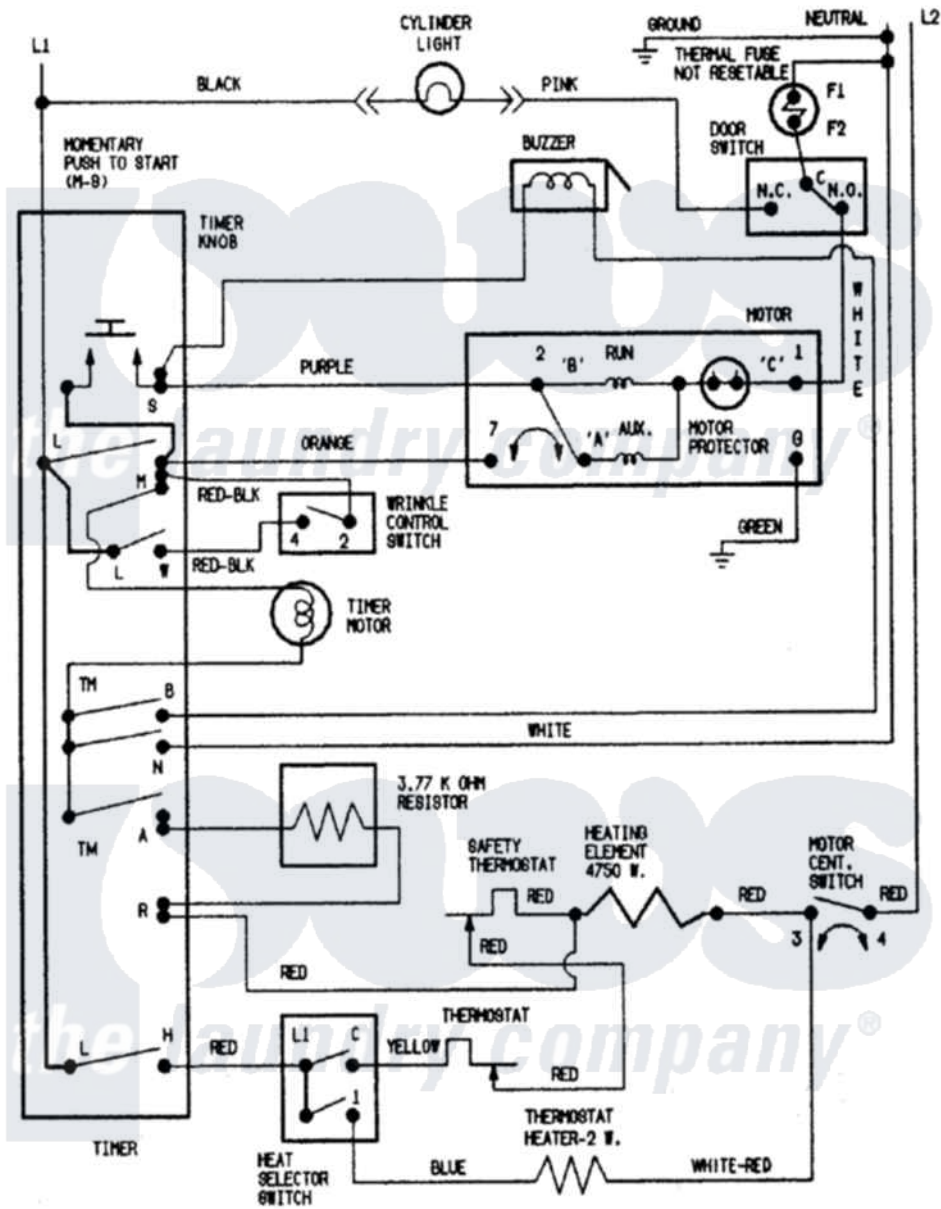

Crosley CDE8000AZW 07 - WIRING INFORMATION

Crosley Residential Crosley CDE8000AZW Dryer Parts Parts Diagram 07 - WIRING INFORMATION
 Click on the part number to view part

Item	Original Part Number	Replaced By	Status	Part Description
NI	15002549		Not Available	WIRING INFORMATION