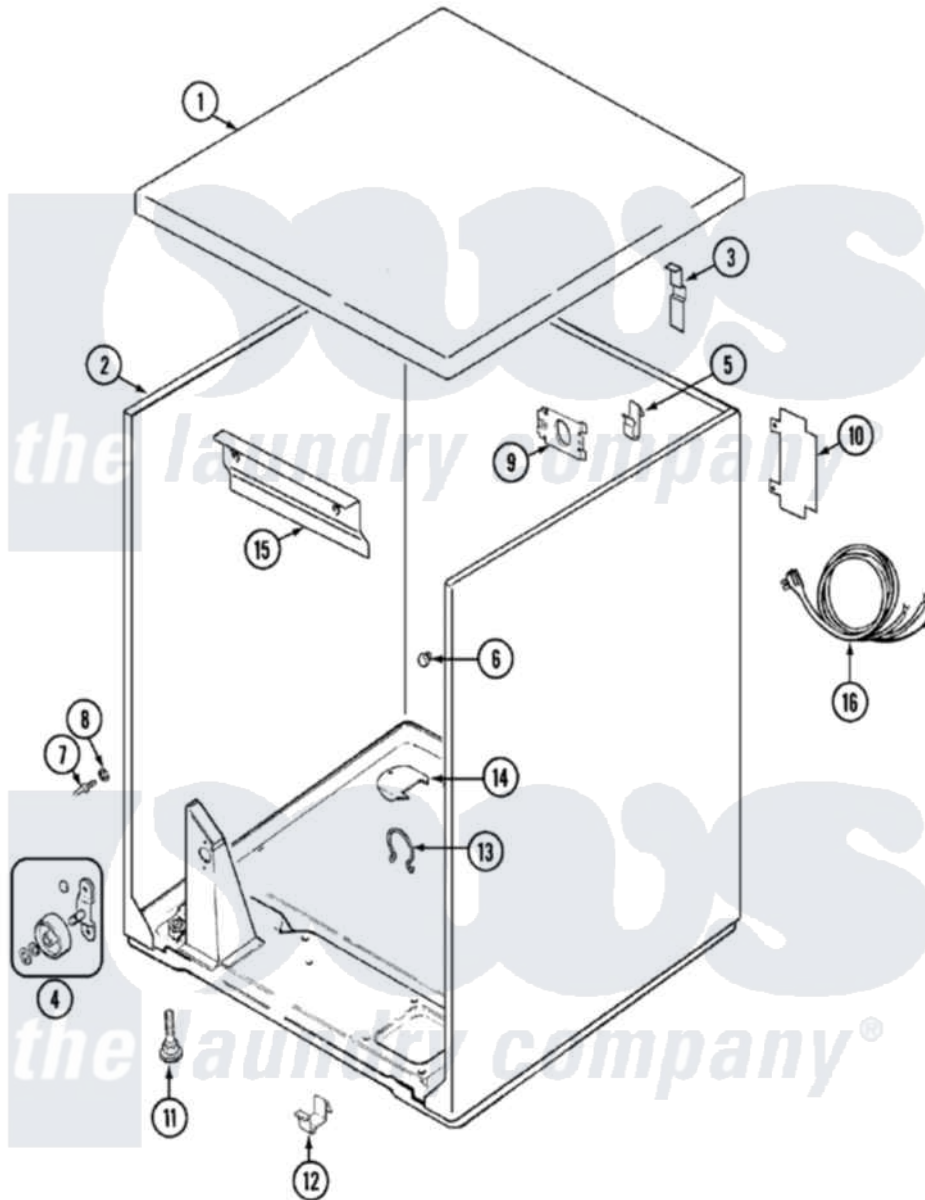

Crosley CDE8000W 01 - CABINET

Crosley [Residential Crosley CDE8000W Dryer Parts](#) Parts Diagram 01 - CABINET
 Click on the part number to view part

Item	Original Part Number	Replaced By	Status	Part Description
1	31001423			Top, Cabinet
2	53-2559	31001714		Cabinet And Base Assembly
3	63-5712			Hinge, Cabinet Top
"	25-3092	90767		Screw, 8A X 3/8 HeX Washer Head Tapping
4	LA-1007	12002126		Reinforcement Brace/Glide Kit
"	LA-1008			Rr Roller Kit
5	25-3034			Clip, Wiring
6	33-2653			Bumper, Cabinet
7	53-0643			Pin, Locator
8	53-0200			Sleeve, Locator Pin
"	25-0224	3400029		Nut, Adapter Plate
10	53-0284			Cover, Terminal
"	25-7857	90767		Screw, 8A X 3/8 HeX Washer Head Tapping
11	63-5519		Not Available	LEG, LEVELING
12	53-0120			Clip, Front Panel

13	25-7027	16515	Clip
14	25-7741	W10116760	Screw
"	53-1921		Shield, Wiring
15	25-3457		Screw, Sems
"	53-0133		Shield, Heat