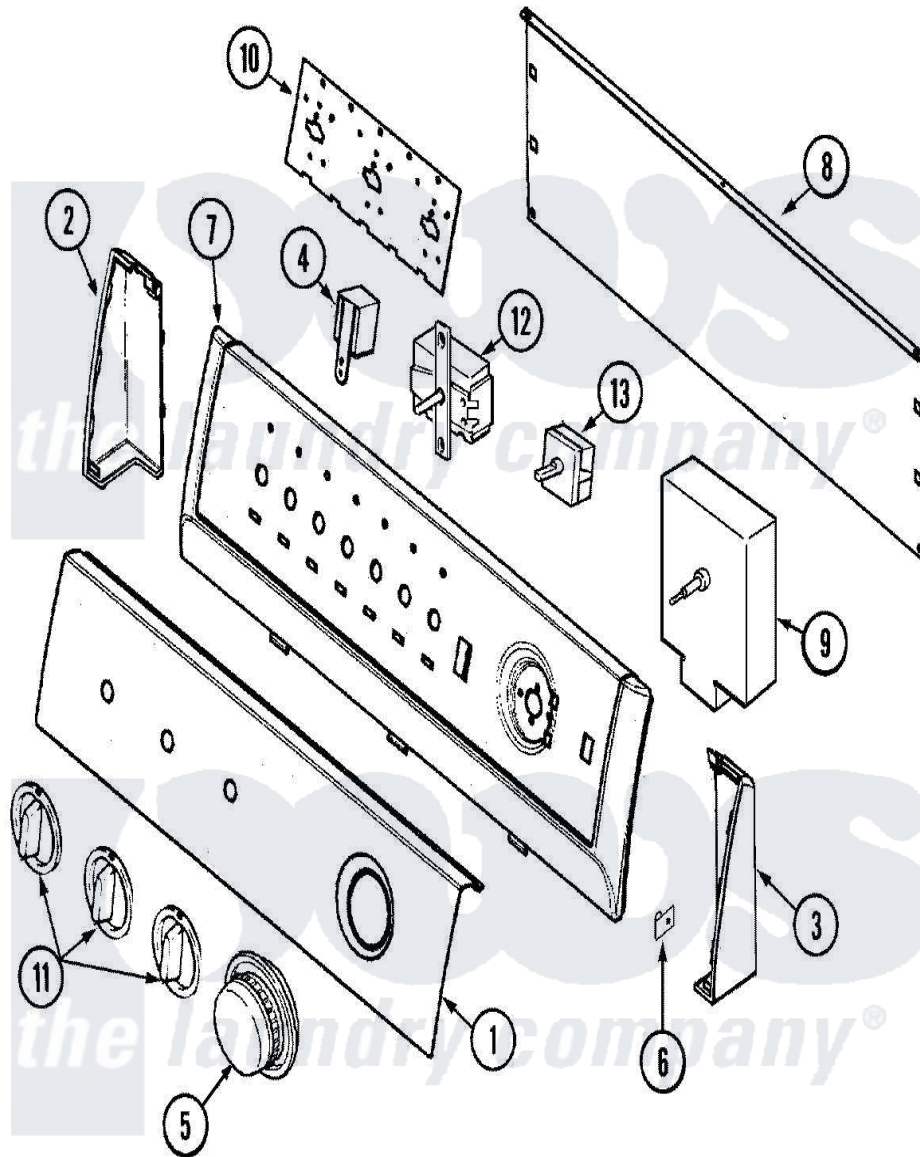

Crosley CDE8000W 02 - CONTROL PANEL

Crosley [Residential Crosley CDE8000W Dryer Parts](#) Parts Diagram 02 - CONTROL PANEL
 Click on the part number to view part

Item	Original Part Number	Replaced By	Status	Part Description
1	31001386			Panel, Control
2	21001546			Endcap, Panel
"	25-3092	90767		Screw, 8A X 3/8 HeX Washer Head Tapping
3	21001547			Endcap, Panel
"	25-3092	90767		Screw, 8A X 3/8 HeX Washer Head Tapping
4	31001397			Buzzer
5	31001385	37001184		Timer Knob And Skirt Assembly
6	25-7851			Speedclip, End Cap To Top
7	21001552			Frame , Control Panel
8	25-3092	90767		Screw, 8A X 3/8 HeX Washer Head Tapping
"	21001527			Shield, Rear
"	25-3457			Screw, Sems
9	63-6743	31001484		Resistor Assembly
"	25-3092	90767		Screw, 8A X 3/8 HeX Washer

	25-3092	90767		Head Tapping
"	53-1815	31001513		Timer
10	31001193			Pad, Shield
"	21001603			Shield, Control
"	53-2504	31001193		Pad, Shield
11	21001544			Knob, Selector
12	31001243	31001445		Switch, Temperature
"	25-3092	90767		Screw, 8A X 3/8 HeX Washer Head Tapping
13	31001190			Switch, Two Position Rotary
NI	31001460		Not Available	MANUAL, USE & CARE (SPAN)
"	31001474			Manual, Use And Care