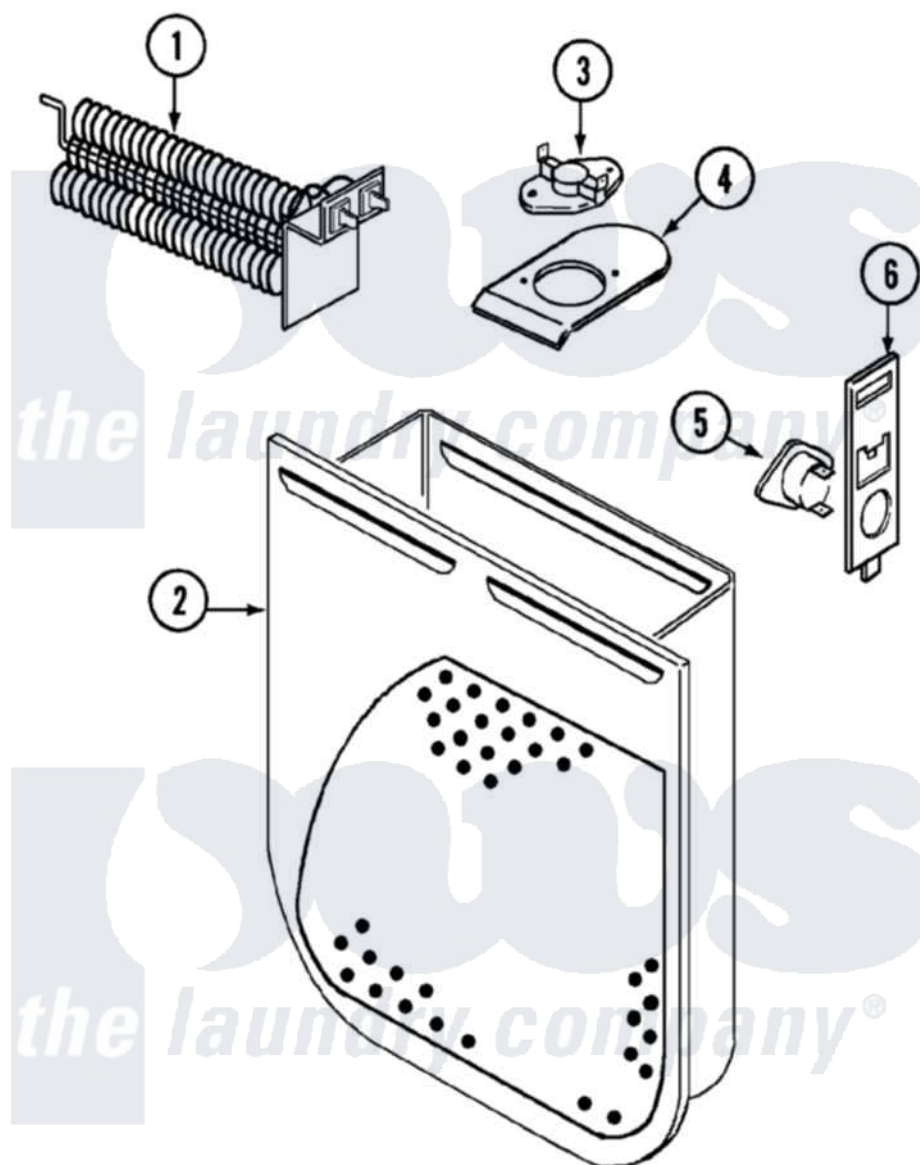

Crosley CDE8000W 04 - HEATER

Crosley [Residential Crosley CDE8000W Dryer Parts](#) Parts Diagram 04 - HEATER
 Click on the part number to view part

Item	Original Part Number	Replaced By	Status	Part Description
1	53-1641	LA-1044		Element
"	25-7863			Screw
2	53-1232			Heater Housing Assembly
3	53-0771			Thermostat, Hi-Limit
"	25-3083	212951		Screw, No.6-32 X 1/4 Inch
4	53-0285			Bracket, Thermostat
"	25-7741	W10116760		Screw
5	LA-1053			Fuse Kit, Thermal
6	53-1181			Bracket, Thermal Fuse