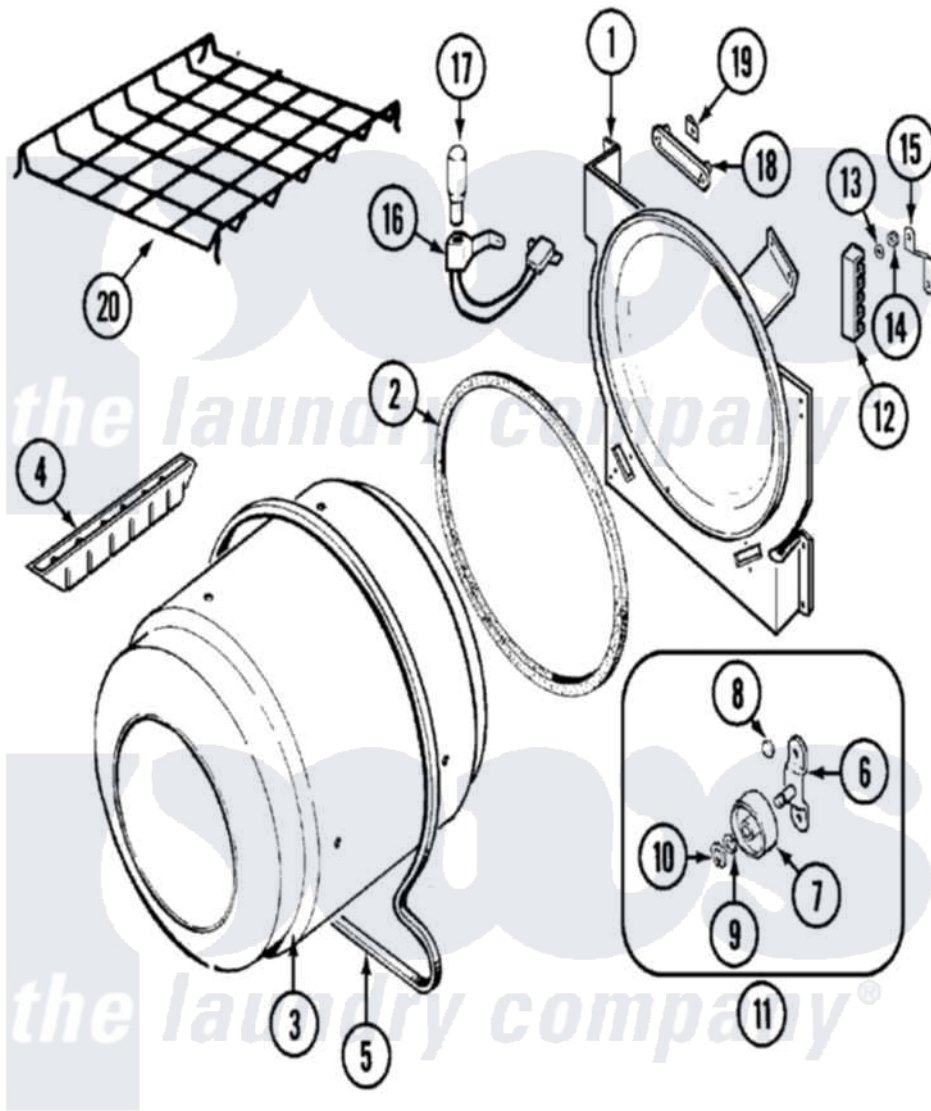

Crosley CDE8000W 06 - TUMBLER

Crosley [Residential Crosley CDE8000W Dryer Parts](#) Parts Diagram 06 - TUMBLER
 Click on the part number to view part

Item	Original Part Number	Replaced By	Status	Part Description
1	25-7733	681414		Screw, 10AB X 1/2
"	LA-1054			Dryer Bulkhead Kit
2	53-0281	31001747		Seal Assembly
3	53-1250			Cylinder
4	25-7759	3196164		Screw
"	Y02100002		Not Available	BAFFLE (WHT)
5	31531589	341241		Belt
6	25-7101	3351614		Screw, Gearcase Cover Mounting
"	53-0197			Support Assembly-Cylinder Rear
7	31001096			Roller
8	25-7813			Spacer
9	25-7814			Washer
10	25-7854			Ring, Retaining
11	LA-1008			Rr Roller Kit
12	53-1518			Block, Terminal

"	25-7952	3400074	Screw
13	25-3122		Washer, Flat
14	25-7808	21001837	Nut, Lock W/Nylon Insert
"	25-0027	112432	Nut
15	53-0965	Not Available	STRAP, GROUND
16	53-1580		Receptacle Assembly
"	25-3457		Screw, Sems
17	53-0570	A3167501	Lamp Oven, Int.
18	53-0174		Lens, Bulb
19	25-3562	3195558	Nut
20	21001495		Rack, Drying